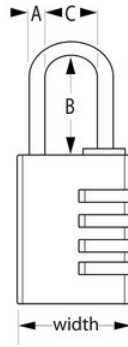

### Product Features

- 40mm wide solid aluminum body for durability
- Chrome plated steel shackle for cut resistance
- 4-digit set-your-own combination convenience allows for thousands of possible combinations
- Limited Lifetime Warranty

### Product Details

The Master Lock No. 7640EURD Set-Your-Own Combination Padlock features a 40mm wide aluminum body for durability. The 6mm diameter shackle is 26mm long and made of chrome-plated steel, offering resistance to cutting and sawing. The 4 dial combination security offers keyless convenience. The Limited Lifetime Warranty provides peace of mind from a brand you can trust.

# Product Specifications

<b>Product Number</b>	7640EURD
<b>Body Width</b>	40mm
<b>Shackle Dimensions</b>	A: 6mm B: 27mm C: 22mm
<b>Colour</b>	Silver
<b>Description</b>	Not Keyed
<b>Shelf Pack Qty</b>	4
<b>Master Carton Qty</b>	24