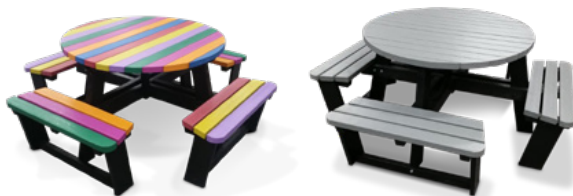

# Family Hero

round table

Black or brown frames with seat slats available in the following colours:

Standard Dimensions:

Length 1850mm  
Height 730mm  
Seat height 425mm  
Seat width 300mm  
Overall width 1825mm  
Table top diameter 1200mm  
Weight 136kg