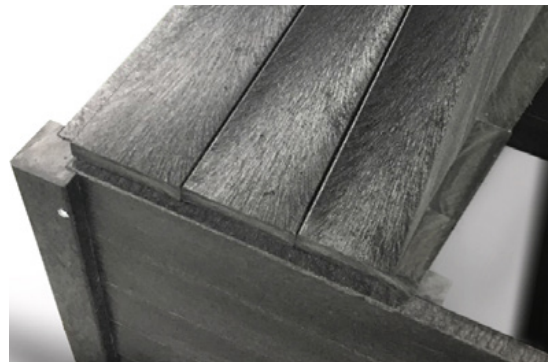

Compost Bin

with or without base

Available in the following colours:

Available as single, double or triple bins.
Lids are optional.

Standard Dimensions:

Height 750mm

Width 800mm

Depth 800mm

Available with or without base.

Weight 92kg

Product Code: RS018322

Small 500x500x900mm
square compost bins now available