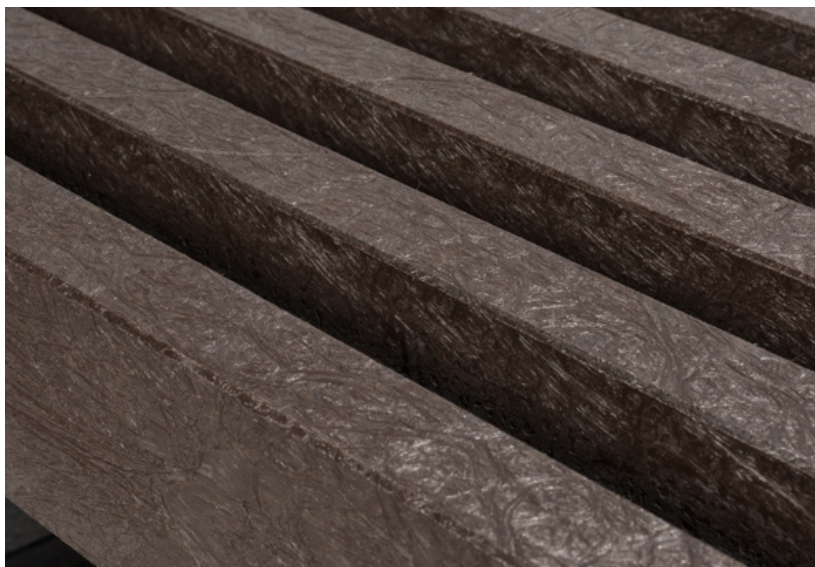

Curved Edge

bench

Seat slats and frame available in the following colours:

Standard Dimensions:

Length 1800mm

Height 450mm

Seat height 450mm

Seat width 360mm

Overall width 430mm

Weight 46kg

Product Code: RS019815