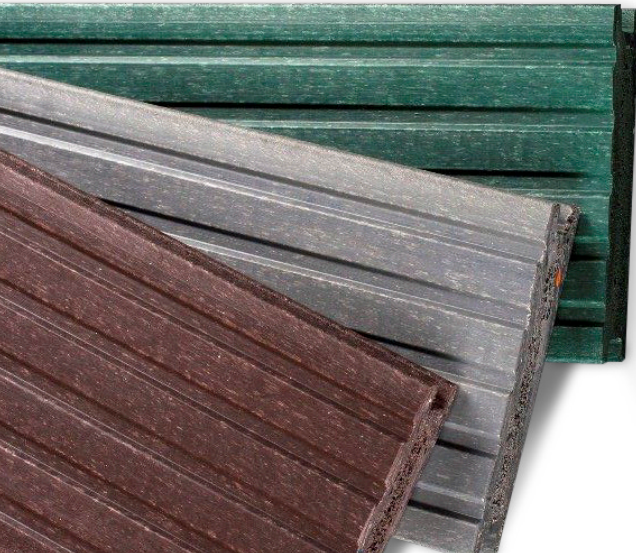

# Marina

Novo range

Available in the following colours:

Standard Dimensions:

32mm x 138mm x 3600mm

Plaswood Novo Decking is strong, durable and maintenance free. Its natural features enable it to blend into any outdoor setting whilst delivering a robust and functional decking solution. Being weather-proof and rot-resistant, Plaswood provides cost savings through its price-performance ratio in structures such as floating docks and piers, cycle paths of fishing pegs.

# Recycled Plastic Fencing & Gates

redefine your boundaries with sustainable, cost saving  
alternative to traditional fencing

Fencing  
& Gates