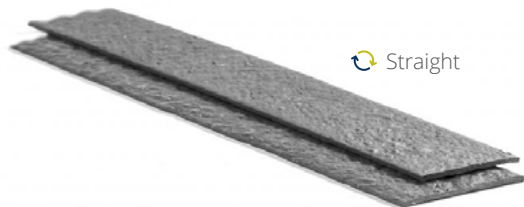

Eco Edge

rolled or straight

Available in the following colours:

Standard Dimensions:

Straight:
Length 2m
Height 140mm
Thickness 10mm

Rolled:
Length 10m, 18m
Height 140mm
Thickness 7mm

Stakes:
Length 380mm

Product Code: RS070437

Product Code: RS070464

Product Code: RS070862

Straight