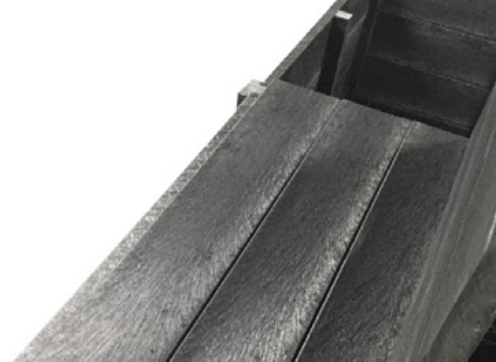

Compost Bin

with or without base

Available in the following colours:

Available as single, double or triple bins.
Lids are optional.

Standard Dimensions:

Height 750mm

Width 800mm

Depth 800mm

Available with or without base.

Weight 92kg

Product Code: RS018322

Small 500x500x900mm
square compost bins now available