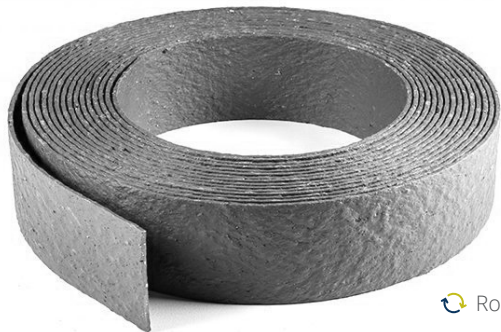

# Recycled Plastic Edging

give your garden a creative edge with our  
recycled plastic edging

Edging

# Eco Edge

rolled or straight

Available in the following colours:

Standard Dimensions:

Straight:  
Length 2m  
Height 140mm  
Thickness 10mm

Rolled:  
Length 10m, 18m  
Height 140mm  
Thickness 7mm

Stakes:  
Length 380mm

Product Code: RS070437

Product Code: RS070464

Product Code: RS070862

 Straight

 Rolled

 Stakes