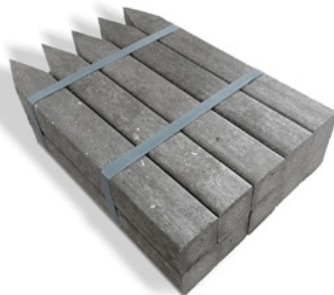

# Eco Edge

rolled or straight

Available in the following colours:

Standard Dimensions:

Straight:  
Length 2m  
Height 140mm  
Thickness 10mm

Rolled:  
Length 10m, 18m  
Height 140mm  
Thickness 7mm

Stakes:  
Length 380mm

Product Code: RS070437

Product Code: RS070464

Product Code: RS070862

 Straight

 Rolled

 Stakes

# Recycled Plastic Decking

our decking is maintenance free, we know your  
time is priceless

Decking