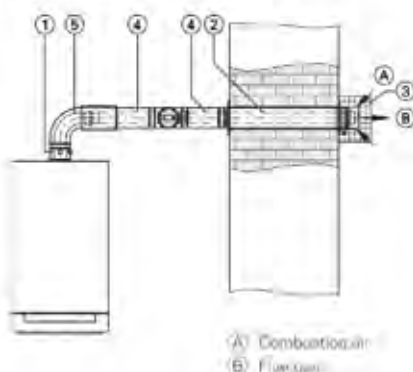

Horizontal wall terminal

(A) Combustion air
(B) Flue gas