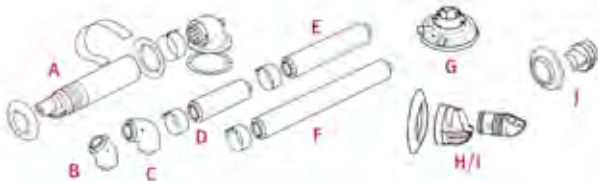

Extended Concentric Flue Options

ENERGY, PROCOMBI ESSENTIAL & EASICOM

These are a feature of all new Glow-worm boilers, allowing greater flexibility in installation.

Glow-worm

The energy you need

Max flue lengths

Range	Horizontal	Vertical	Horizontal	Vertical
	Ø60/ 100 mm	Ø60/ 100 mm	Ø80/ 125 mm	Ø80/ 125 mm
Energy range (all models)	10m	10m	25m	25m
Procombi Essential (all models)	9m	10m	22m	25m
Easicom range (all models)	10m	10m	25m	25m

Direct rear flue option

F&P Code	Model	L Max.	X (mm)		Description
			Min.	Max.	
101882	All Energy models	550mm	75	512	Rear Flue

Horizontal flue accessories

Key	Description	Part Number Ø60/100	F&P Code Ø60/100	Part Number Ø80/125	F&P Code Ø80/125
A	Horizontal Telescopic flue	0020219526	101881	-	-
B	45° Elbow (2 of)	2000460485	101798	0020104557	101877
C	90° Elbow (1 of)	2000460484	101797	0020104556	101876
D	0.5m Extension (1 of)	2000460481	101794	0020104553	101873
E	1m Extension (1 of)	2000460482	101795	0020104554	101874
F	2m Extension (1 of)	2000460483	101796	0020104555	101875
G	Vertical Flue Adaptor	0020209763	101295	0020209764	101296
H	Deflector Terminal (Black)	0020219535	101886	-	-
I	Deflector Terminal (White)	0020219536	101887	-	-
J	Black Terminal	0020219538	101888	-	-

Vertical flue accessories