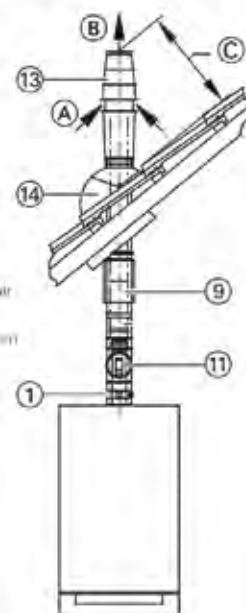

Vertical terminal for sloping or flat roofs

(A) Ventilation air
(B) Flue gas
(C) Intake 400 mm