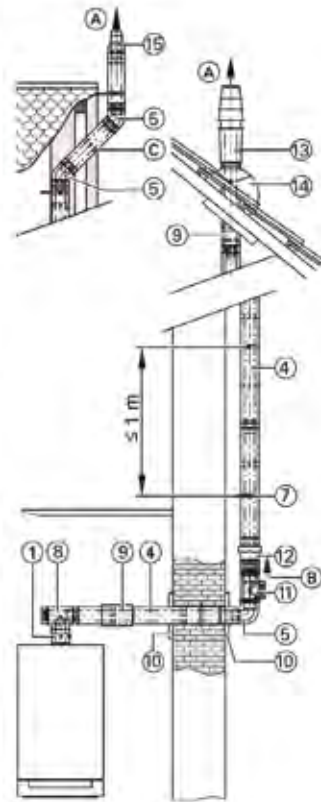

Examples of flue applications

DESCRIPTION	PART No. F & P Code (60/100 mm)	
1 Boiler flue connection		
2 Balanced flue external wall connection (inc. wall bezels)	112510	7441467
3 Protective grille	112593	7337276
4 Balanced flue extension pipe		
1.95 m long	112514	7373225
1 m long	112513	7373224
0.5 m long	112512	7373223
5 Balanced flue bend		
87°	112586	7373226
2 x 45°	112516	7373227
6 Horizontal flue terminal kit (flue terminal 1 m, 2 x wall seals, 87° balanced flue bend)	112510	7441467
7 Fixing clamp	112581	7176762
8 Balanced flue inspection tee 87° or Balanced flue inspection bend 87°		7373229
9 Balanced flue sliding coupling (optional)		7373236
10 Wall bezel		7176760
11 Balanced flue inspection piece straight (optional) External wall pack		7373228
5 with Balanced flue bend 87° (7373226)		7373234
12 Balanced flue air intake		7373234
13 Balanced flue outlet (with a high roof overhang above the roof)		
Black	112580	7373230
Terracotta		7373231
14 Universal roof tile		
Lead free flashing black	112646	7452499
Lead free flashing terracotta	112491	7452500
15 External wall terminal (for a short roof overhang)		7167753

Routing over an external wall

(A) Flue gas
(B) Combustion air
(C) Step in the external wall routing for a short roof overhang