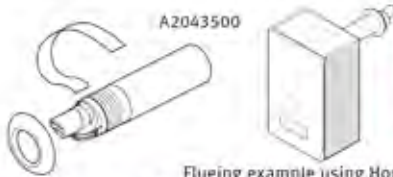

Flueing examples using extensions and bends

Vertical flue option

Horizontal flue options

Flueing example using Horizontal Telescopic Rear Flue 0020219526 (Energy only)

Max flue lengths

Range	Horizontal	Vertical	Horizontal	Vertical
	Ø60/ 100 mm	Ø60/ 100 mm	Ø80/ 125 mm	Ø80/ 125 mm
Energy range (all models)	10m	10m	25m	25m
Procombi Essential (all models)	9m	10m	22m	25m
Easicom range (all models)	10m	10m	25m	25m

Direct rear flue option

F&P Code	Model	L Max.	X (mm)		Description
			Min.	Max.	
101882	All Energy models	550mm	75	512	Rear Flue

Horizontal flue accessories

Key	Description	Part Number Ø60/100	F&P Code Ø60/100	Part Number Ø80/125	F&P Code Ø80/125
A	Horizontal Telescopic flue	0020219526	101881	-	-
B	45° Elbow (2 of)	2000460485	101798	0020104557	101877
C	90° Elbow (1 of)	2000460484	101797	0020104556	101876
D	0.5m Extension (1 of)	2000460481	101794	0020104553	101873
E	1m Extension (1 of)	2000460482	101795	0020104554	101874
F	2m Extension (1 of)	2000460483	101796	0020104555	101875
G	Vertical Flue Adaptor	0020209763	101295	0020209764	101296
H	Deflector Terminal (Black)	0020219535	101886	-	-
I	Deflector Terminal (White)	0020219536	101887	-	-
J	Black Terminal	0020219538	101888	-	-