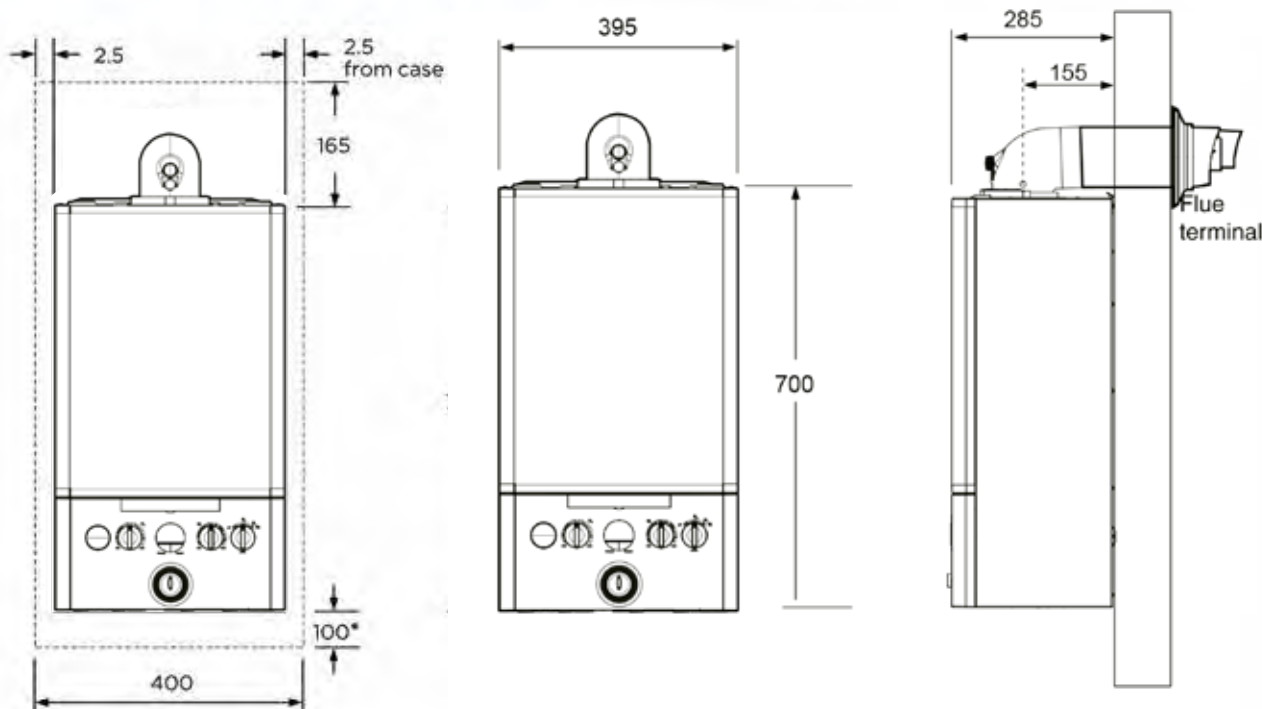

# CLEARANCES & DIMENSIONS.

EXCLUSIVE

**Note:** The minimum front clearance when built in to a cupboard is 5mm from the cupboard door but 450mm overall clearance with the cupboard door open is required for servicing. \*Bottom clearance after installation can be reduced to 5mm. However, 100mm is required for servicing.