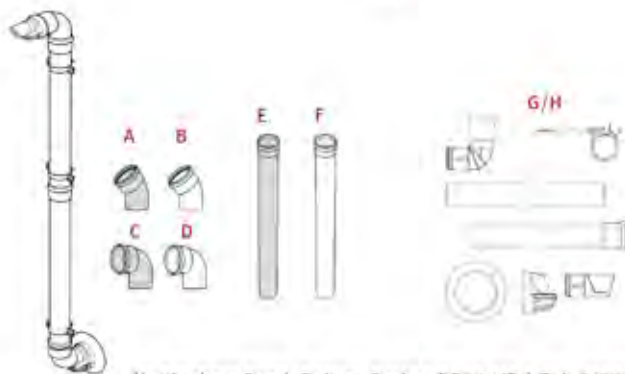

Plume management kit accessories

Compatible with all Glow-worm high efficiency boilers

Key	Description	Part Number	F&P Code
A	45° Elbow Black (2 of)	0020219553	101893
B	45° Elbow White (2 of)	0020219554	101894
C	90° Elbow Black	0020219545	101891
D	90° Elbow White	0020219550	101892
E	1m Extension Black	0020219541	101889
F	1m Extension White	0020219542	101890
G	Plume Management Kit White	0020219536	101887
H	Plume Management Kit Black	0020219531	101884