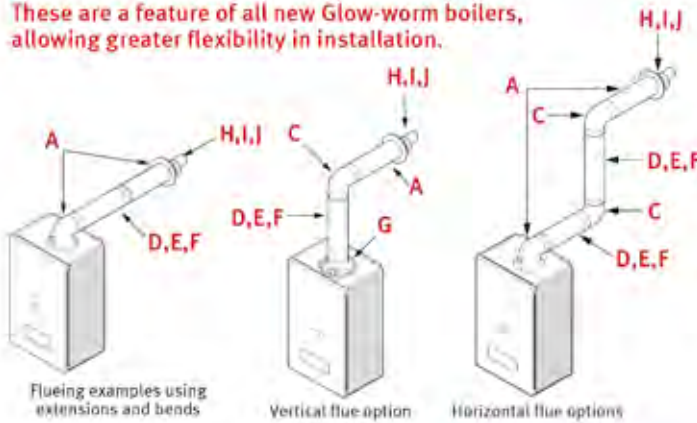

Extended Concentric Flue Options

ENERGY, PROCOMBI ESSENTIAL & EASICOM

These are a feature of all new Glow-worm boilers, allowing greater flexibility in installation.

Glow-worm

The energy you need

Horizontal flue options