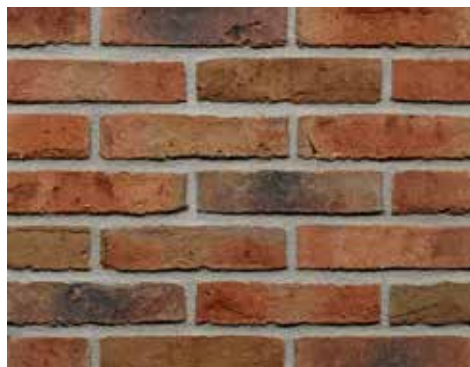

Niagara Falls Sintered