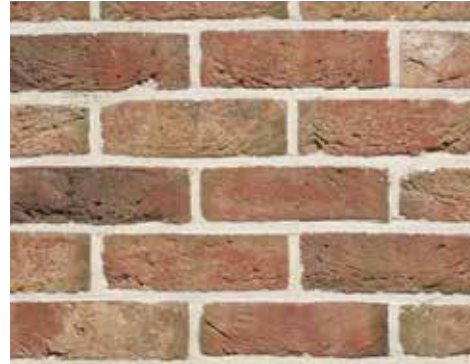

Tacana (Hathaway Brindled)