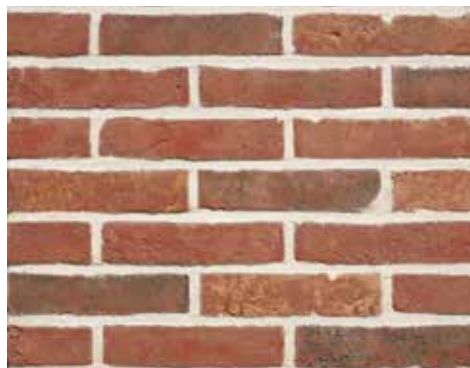

Olm - Orme (Olde Cheshire Red)