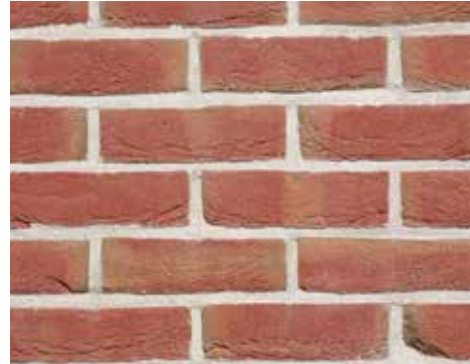

Fermette - Rose Wychen Reduced (Corbusier Blend)