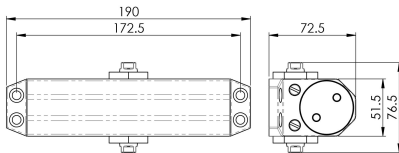

Overhead Door Closer

CDG003

This Contract overhead door closer is a fixed power size 3 closer suitable for doors up to 950mm wide weighting no more than 60Kg. Angle of opening is 180 degrees. An all round door closer to suit all domestic and light office applications. It has a CE mark and is BS EN 1154 approved.