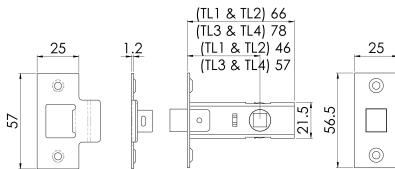

### Tubular Latch Range

Tubular latch for use with sprung furniture. Complete with strike plate and fixings in 64mm or 76mm options. Not suitable for use with unsprung furniture. Comes with a 5 year mechanical guarantee.