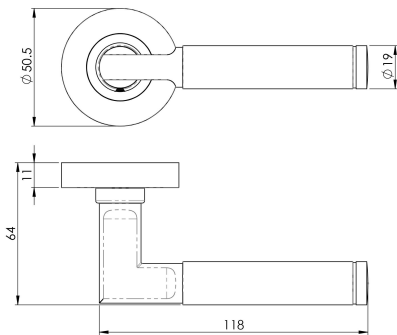

Belas Lever on Rose Latch Pack

GK006SNCP/INTB

Pack includes a pair of handles, a pair of ball bearing butt hinges and a bolt through tubular latch. Belas lever on concealed fix screw on rose. Round bar lever with the split finish emphasizing the different sections.