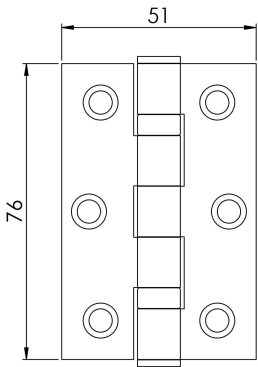

## Grade 7 Ball Bearing Hinge

### HIN1322 Grade 7

- BS EN 1935:2002 (2-7-2-1-1-0-0-7)
- CE Marked (CE2812)
- UKCA Marked (1121)
- 40KG Max door mass loading (with 3 Hinges)
- 10-Year Mechanical Guarantee
- Suitable for use on a FD30 EL30 fire rated door when fitted with the appropriate Intumescent (INTLP7)