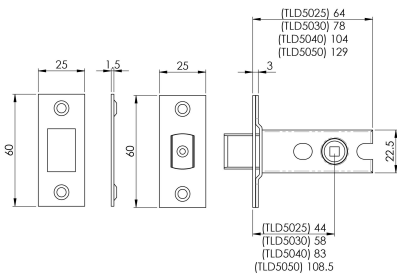

Easi-T Tubular Dead Bolt

TLD5025 Range

Tubular Dead Bolt. with either 5mm or 8mm follower option. Commonly used as a bathroom deadbolt using a separate turn and release. Certified to BS EN 12209.