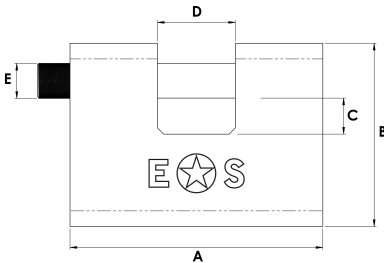

Closed Shackle Armoured Stainless Steel Padlock Keyed to Differ 80mm

CYPLB3080SS/BP

80mm Full clad armoured steel body. Keyed to Differ.
Hardened steel plate shackle. Supplied with 3 brass keys.