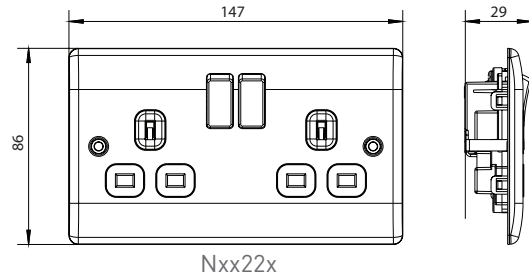

13 Amp Socket Outlet

Technical Specifications

Standard(s)	BS 1363-2:2016+A1:2018
Rating	13 Amp 250V AC
Switch Type	Double Pole
Terminal Capacity	3 x 2.5mm² 3 x 4mm² 2 x 6mm²
RoHS Directive	Yes
WEEE Directive	Yes
Mounting Box Depth (Min)	25mm
Fixing Centres	60.3mm (Nxx21x products) 120.6mm (Nxx22x, Nxx22DPOBx, Nxx24x products)

Line Diagrams