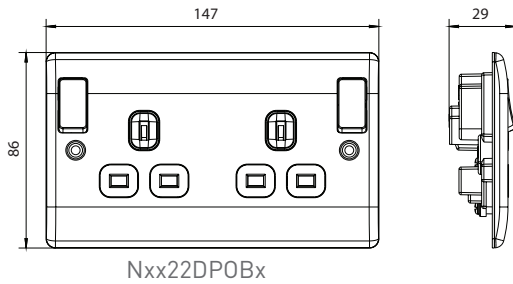

13 Amp Socket Outlet

Technical Specifications

Standard(s)	BS 1363-2:2016+A1:2018
Rating	13 Amp 250V AC
Switch Type	Double Pole
Terminal Capacity	3 x 2.5mm² 3 x 4mm² 2 x 6mm²
RoHS Directive	Yes
WEEE Directive	Yes
Mounting Box Depth (Min)	25mm
Fixing Centres	60.3mm (Nxx21x products) 120.6mm (Nxx22x, Nxx22DPOBx, Nxx24x products)

Line Diagrams