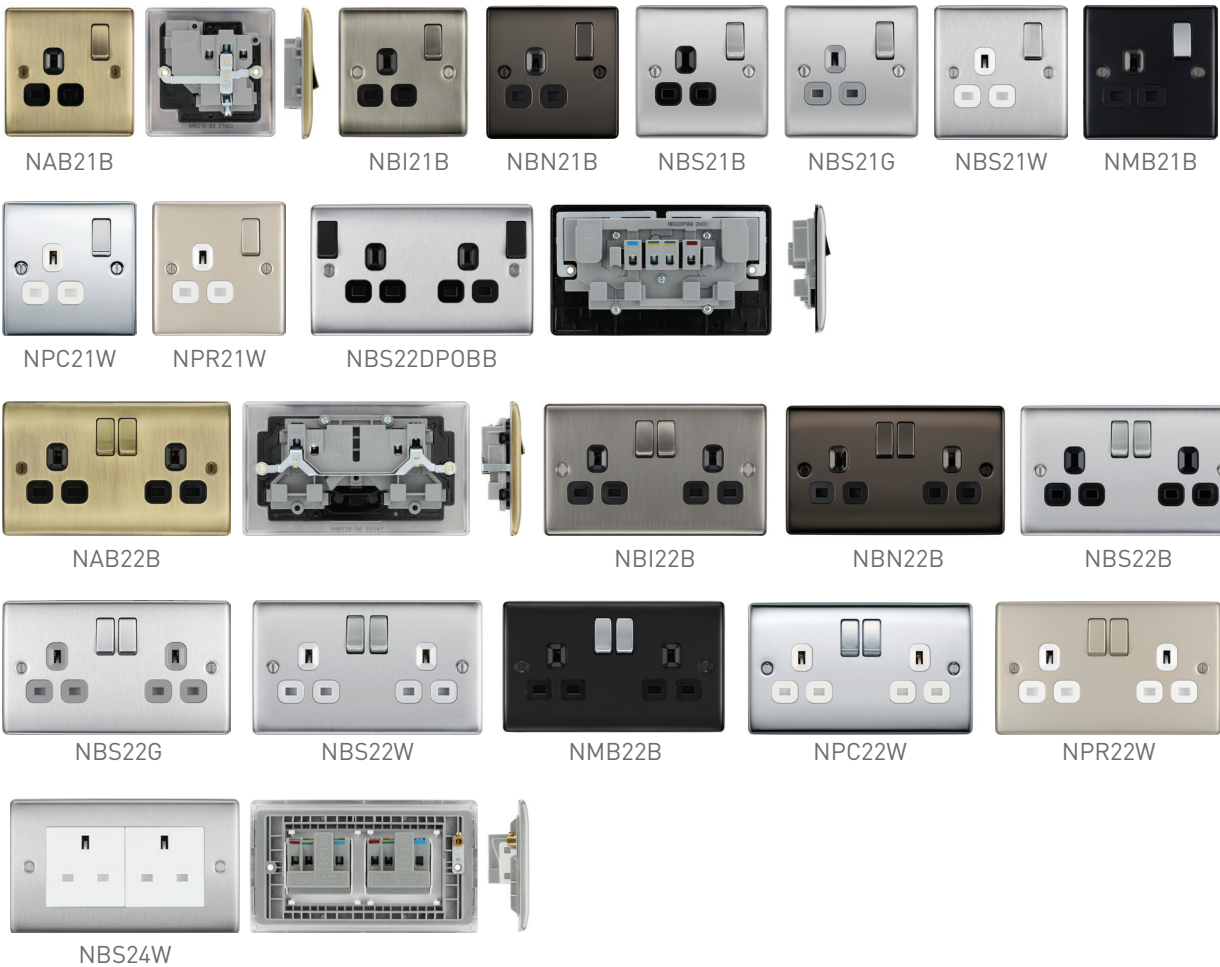

Technical Data

13 Amp Socket Outlet

Brief product description:

The BG Nexus Metal range has a sleek and slim profile with softly rounded edges that portrays a premium look, and is available in a wide range of finishes to cater for all tastes.

Features:

- Sleek and slim profile with softly rounded edges
- Power socket for standard 3 pin UK plug
- Fixed integrated plastic gasket to protect metal edges from moisture
- Colour matched fixing screws
- Angled in-line colour coded terminals with backed out screws for fast installation
- Easy to install, supplied with fixing screws and installation instructions
- Twin earth fitted as standard for high integrity circuits

Product Images

13 Amp Socket Outlet

Technical Specifications

Standard(s)	BS 1363-2:2016+A1:2018
Rating	13 Amp 250V AC
Switch Type	Double Pole
Terminal Capacity	3 x 2.5mm ² 3 x 4mm ² 2 x 6mm ²
RoHS Directive	Yes
WEEE Directive	Yes
Mounting Box Depth (Min)	25mm
Fixing Centres	60.3mm (Nxx21x products) 120.6mm (Nxx22x, Nxx22DPOBx, Nxx24x products)

Colour Reference:

AB = Antique Brass, BI = Brushed Iridium, BN = Black Nickel, BS = Brushed Steel, MB = Matt Black, PC = Polished Chrome, PR = Pearl Nickel

Weights & Dimensions

Cat No.	Description	Dimensions (H x W x D) cm				Weight (kg)				CBM (m ³)
		Unpacked Product	Packed Product	Inner Box	Outer Box	Unpacked Product	Packed Product	Inner Box	Outer Box	Outer Box
N**21*	1G SWITCHED SOCKET	8.6 x 8.6 x 2.9	15.3 x 12.0 x 3.3	11.7 x 12.7 x 20.7	22.6 x 26.3 x 60.8	0.116	0.137	0.75	7.88	0.03614
N**22*	2G SWITCHED SOCKET	8.6 x 14.7 x 2.9	15.3 x 18.0 x 3.3	18.8 x 10.9 x 20.5	22.6 x 38.8 x 56.8	0.186	0.215	1.15	12.06	0.04981
N**22DPOB*	2G SW SKT, OUTBOARD RKRS	8.6 x 14.7 x 2.9	9.0 x 15.2 x 3.3	-	18.0 x 31.9 x 49.0	0.208	0.238	-	12.26	0.02871
N**24*	2G, UNSWITCHED SOCKET	8.6 x 14.7 x 2.9	9.0 x 15.2 x 3.3	-	-	0.170	0.240	-	-	-