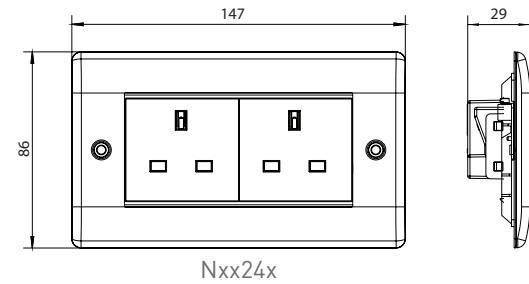

13 Amp Socket Outlet

Technical Specifications

Standard(s)	BS 1363-2:2016+A1:2018
Rating	13 Amp 250V AC
Switch Type	Double Pole
Terminal Capacity	3 x 2.5mm² 3 x 4mm² 2 x 6mm²
RoHS Directive	Yes
WEEE Directive	Yes
Mounting Box Depth (Min)	25mm
Fixing Centres	60.3mm (Nxx21x products) 120.6mm (Nxx22x, Nxx22DPOBx, Nxx24x products)

Line Diagrams