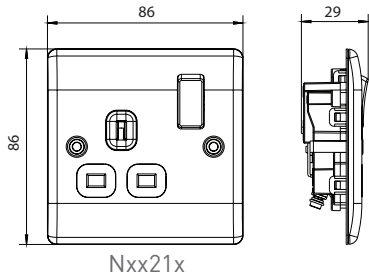

13 Amp Socket Outlet

Technical Specifications

Standard(s)	BS 1363-2:2016+A1:2018
Rating	13 Amp 250V AC
Switch Type	Double Pole
Terminal Capacity	3 x 2.5mm² 3 x 4mm² 2 x 6mm²
RoHS Directive	Yes
WEEE Directive	Yes
Mounting Box Depth (Min)	25mm
Fixing Centres	60.3mm (Nxx21x products) 120.6mm (Nxx22x, Nxx22DPOBx, Nxx24x products)

Line Diagrams