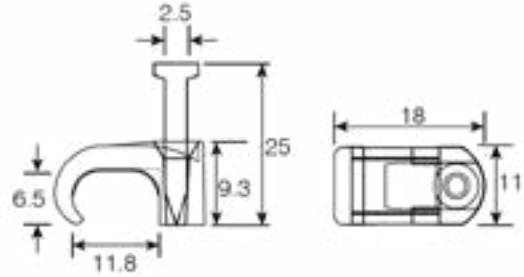

Product Code: QFC6

Description: 4 - 6mm² (T&E Cable) Cable Clips - Grey

Dimensions

Cable Dimension (mm)	7 x 14
Cable Width (mm)	11.8
Cable Height (mm)	6.5
Clip Height (mm)	9.3
Clip Width (mm)	18
Clip Depth (mm)	11
Nail Length (mm)	25
Nail Diameter (mm)	2.5

General Information

Colour	Grey
Suitable Cable Size (mm ²)	4 - 6 T&E
Temperature Rating (°C)	-20 to +70

Materials

Body: Polyethylene
Nail: Hardened Steel Plated

Additional Information

High grade tough polyethylene for low temperature flexibility
Long nail for good pull out value
Thick steel nail prevents snapping
Stress crack resistant
Chemical inertness