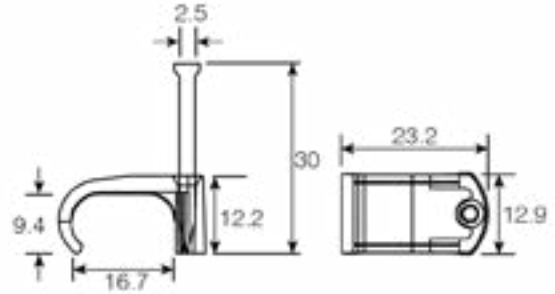

Product Code: QFC7

Description: 10 - 16mm² (T&E Cable) Cable Clips - Grey

Dimensions

Cable Dimension (mm)	9 x 18
Cable Width (mm)	16.7
Cable Height (mm)	9.4
Clip Height (mm)	12.2
Clip Width (mm)	23.2
Clip Depth (mm)	12.9
Nail Length (mm)	30
Nail Diameter (mm)	2.5

General Information

Colour	Grey
Suitable Cable Size (mm ²)	10 - 16 T&E
Temperature Rating (°C)	-20 to +70

Materials

Body: Polyethylene
Nail: Hardened Steel Plated

Additional Information

High grade tough polyethylene for low temperature flexibility
Long nail for good pull out value
Thick steel nail prevents snapping
Stress crack resistant
Chemical inertness