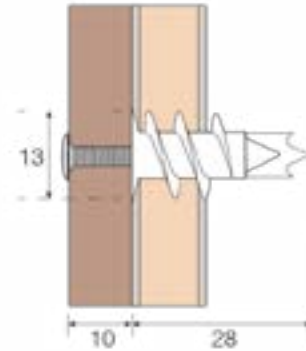

Product Code: QTT3

Description: Trade Tub - 200 x Cavity/Plasterboard Metal Self Drive Plugs & 8 x 35mm Panhead Screws

Dimensions

Length (mm)	28
Maximum Fixture Thickness (mm)	10
Head Diameter (mm)	13
Screw Diameter (mm)	4.2
Screw Size	8 x 35mm

General Information

Head Type	Pozi Flange Head
-----------	------------------

Materials

Screw: Zinc Plated Steel
 Plug: Zinc Alloy
 Tub & Handle: Plastic

Additional Information

Suitable for plasterboard, cavity walls and ceilings. Ideal for fixing shelving, bathroom sanitary ware, hooks and brackets