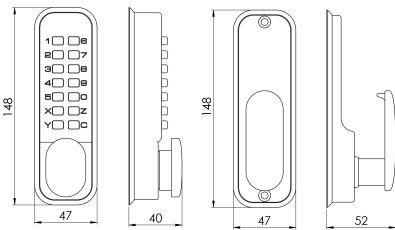

# Mechanical Digital Door Lock

CL155SGVCB

Codelock Mortice Latch with Dual Backplate A mechanical digital push button door lock providing a comprehensive range of functions for light duty entry control. Codes can be changed by following instructions provided. Dual backplate allows option of hold open or non hold open function. Comes with a 10 year mechanical guarantee.