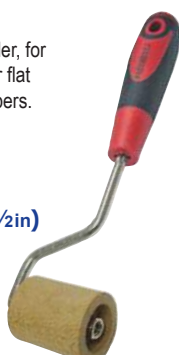

Telescopic pole