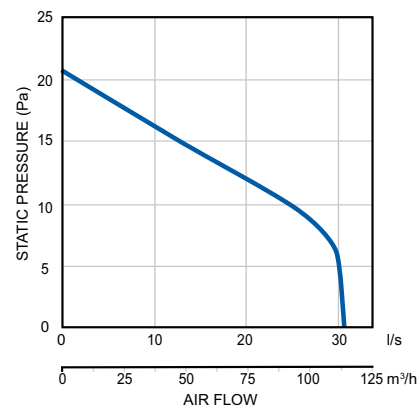

PERFORMANCE

CONTROLS AND ACCESSORIES

A range of accessories including flexible and rigid ducting kits, controls, switches and grilles are available.

See accessories section for more details.

Call: 01494 525252

Visit: airflow.com

Airflow Developments Limited
Aidelle House, Lancaster Road,
Cressex Business Park,
High Wycombe, Buckinghamshire,
United Kingdom, HP12 3QP

E-mail: info@airflow.com
Telephone: +44 (0) 1494 525252

airflow.com

80001408 - Issue 1 09/23