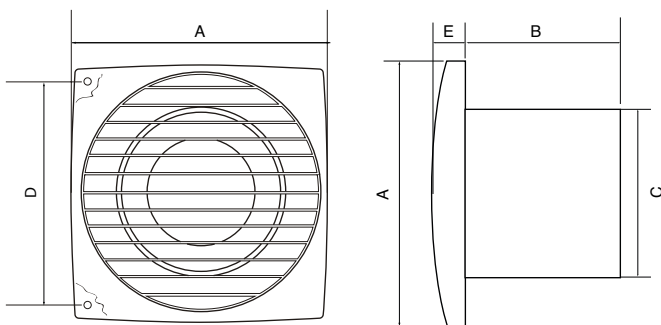

DIMENSIONS (mm)

Model	A	B	C	D	E
Aura eco 150	205	124	150	174	19