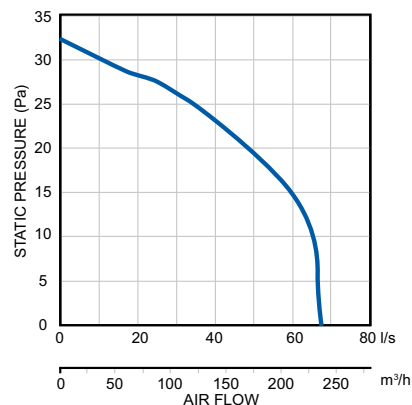

PERFORMANCE

CONTROLS AND ACCESSORIES

A range of accessories including flexible and rigid ducting kits, controls, switches and grilles are available.

See accessories section for more details.

Call: 01494 525252

Visit: airflow.com

Airflow Developments Limited
Aidelle House, Lancaster Road,
Cressex Business Park,
High Wycombe, Buckinghamshire,
United Kingdom, HP12 3QP

E-mail: info@airflow.com
Telephone: +44 (0) 1494 525252

airflow.com

80001409 - Issue 1 07/23