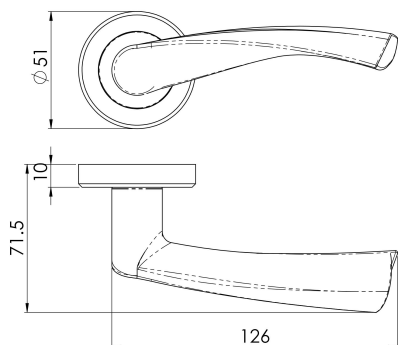

Serozzetta Breeze Lever on Round Rose

SZM025

Lever on a concealed fix 2 part screw on round rose. A stunning eye catching design. The lever has an angular downward twist making it ergonomic in use as well as being extremely stylish. The chamfered edge concealed fix rose reflects the attention to detail in this range.