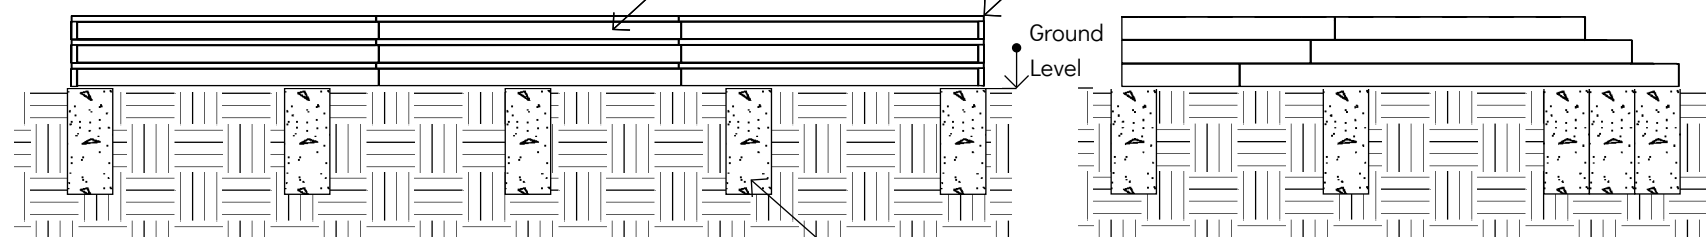

Material: Wood Plastic Composite
Finish: Dual-sided Grooved Finish
1" (25mm) Groove
1/4" (6mm) Groove

Product Variants:

	Ash	Autumn	Charcoal	Graphite	Walnut
3000mm	ECO05BAS	ECO05BAT	ECO05BAC	ECO05BAG	ECO05BAW
4800mm	ECO05CAS	ECO05CAT	ECO05CAC	ECO05CAG	ECO05CAW

© 2022 Ecoscape UK Ltd

Composite Decking with Steps Overview - Typical Detail with Flat Trim

- 1: Flat Trim
- 2: Decking Board
- 3: Concrete Post Foundations

For further information, see :

Ecoscape "Composite Decking Installation Guide"

Plan Scale 1:50

Front Elevation Scale 1:50

Side Elevation Scale 1:50

- 1: Flat Trim
- 2: Colour Coded Screw
- 3: Hidden T-Clip
- 4: Locking Clip
- 5: Expansion Gap - see Expansion Gap Table ('Composite Decking Installation Guide, p.34)
- 6: Substructure
- 7: Deck Board