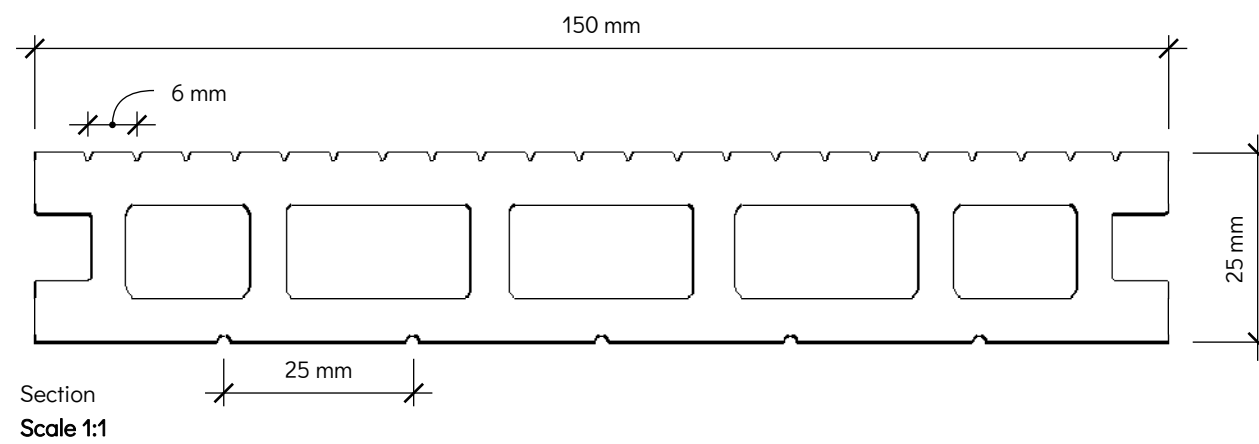

Do not scale from this drawing.
The Contractor shall be responsible for checking dimensions, tolerances & references.
Discrepancies to be verified with Ecoscape UK before commencement of works.

Ecoscape Clarity Decking Board

Material: Wood Plastic Composite
Finish: Dual-sided Grooved Finish
1" (25mm) Groove
1/4" (6mm) Groove

Product Variants:

	Ash	Autumn	Charcoal	Graphite	Walnut
3000mm	ECO05BAS	ECO05BAT	ECO05BAC	ECO05BAG	ECO05BAW
4800mm	ECO05CAS	ECO05CAT	ECO05CAC	ECO05CAG	ECO05CAW

Plan Scale 1:50

Front Elevation Scale 1:50

Side Elevation Scale 1:50

- 1: Flat Trim
- 2: Colour Coded Screw
- 3: Hidden T-Clip
- 4: Locking Clip
- 5: Expansion Gap - see Expansion Gap Table ('Composite Decking Installation Guide, p.34)
- 6: Substructure
- 7: Deck Board

For further information, see :
Ecoscape "Composite Decking Installation Guide"

Plan Scale: 1:50

Plan Detail Scale: 1:5

Section Detail Scale: 1:5