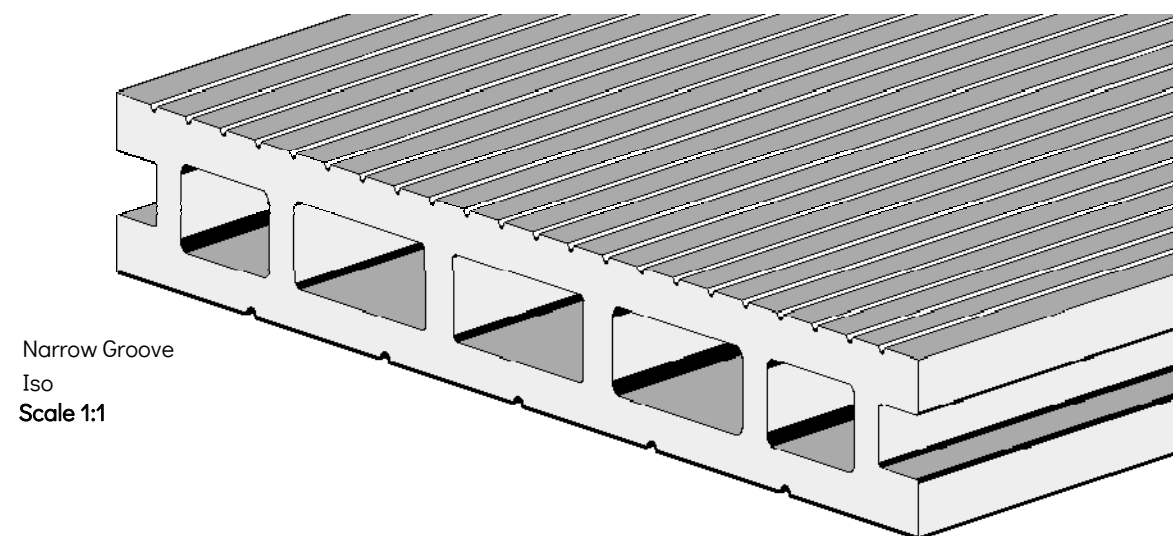

Do not scale from this drawing.
The Contractor shall be responsible for checking dimensions, tolerances & references.
Discrepancies to be verified with Ecoscape UK before commencement of works.

Ecoscape Clarity Decking Board

Material: Wood Plastic Composite
Finish: Dual-sided Grooved Finish
1" (25mm) Groove
1/4" (6mm) Groove

Product Variants:

	Ash	Autumn	Charcoal	Graphite	Walnut
3000mm	ECO05BAS	ECO05BAT	ECO05BAC	ECO05BAG	ECO05BAW
4800mm	ECO05CAS	ECO05CAT	ECO05CAC	ECO05CAG	ECO05CAW

© 2022 Ecoscape UK Ltd

Composite Decking with Steps Overview - Typical Detail with Flat Trim

- 1: Flat Trim
- 2: Decking Board
- 3: Concrete Post Foundations

For further information, see :

Ecoscape "Composite Decking Installation Guide"

Plan Scale 1:50

Front Elevation Scale 1:50

Side Elevation Scale 1:50

- 1: Flat Trim
- 2: Colour Coded Screw
- 3: Hidden T-Clip
- 4: Locking Clip
- 5: Expansion Gap - see Expansion Gap Table ('Composite Decking Installation Guide, p.34)
- 6: Substructure
- 7: Deck Board