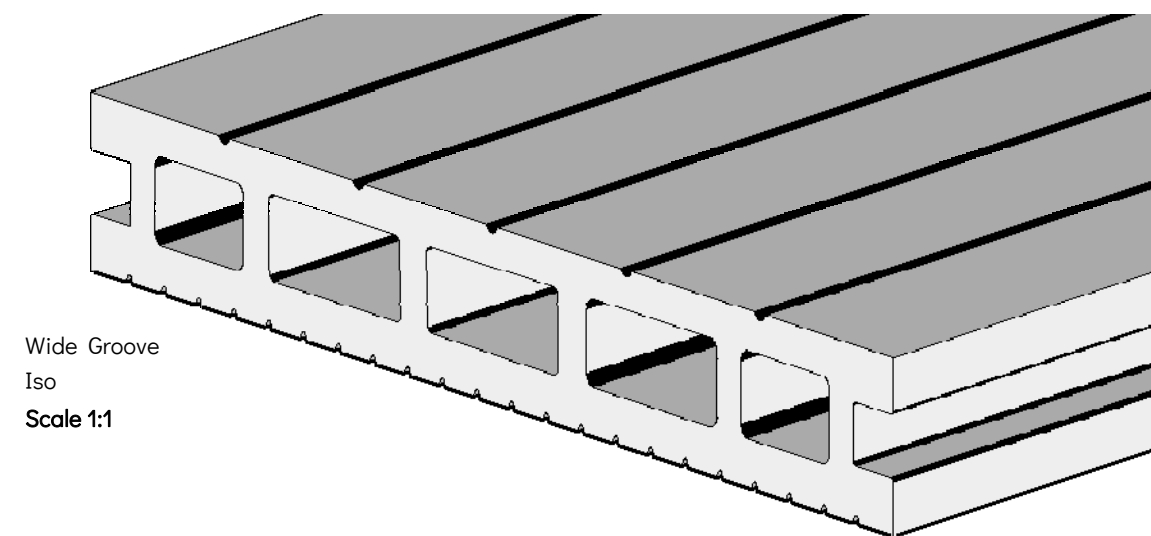

Do not scale from this drawing.
The Contractor shall be responsible for checking dimensions, tolerances & references.
Discrepancies to be verified with Ecoscape UK before commencement of works.

Ecoscape Clarity Decking Board

Material: Wood Plastic Composite
Finish: Dual-sided Grooved Finish
1" (25mm) Groove
1/4" (6mm) Groove

Product Variants:

	Ash	Autumn	Charcoal	Graphite	Walnut
3000mm	ECO05BAS	ECO05BAT	ECO05BAC	ECO05BAG	ECO05BAW
4800mm	ECO05CAS	ECO05CAT	ECO05CAC	ECO05CAG	ECO05CAW

© 2022 Ecoscape UK Ltd

Composite Decking with Steps Overview - Typical Detail with Flat Trim

- 1: Flat Trim
- 2: Decking Board
- 3: Concrete Post Foundations

For further information, see :

Ecoscape "Composite Decking Installation Guide"

Plan Scale 1:50

Front Elevation Scale 1:50

Side Elevation Scale 1:50

- 1: Flat Trim
- 2: Colour Coded Screw
- 3: Hidden T-Clip
- 4: Locking Clip
- 5: Expansion Gap - see Expansion Gap Table ('Composite Decking Installation Guide, p.34)
- 6: Substructure
- 7: Deck Board