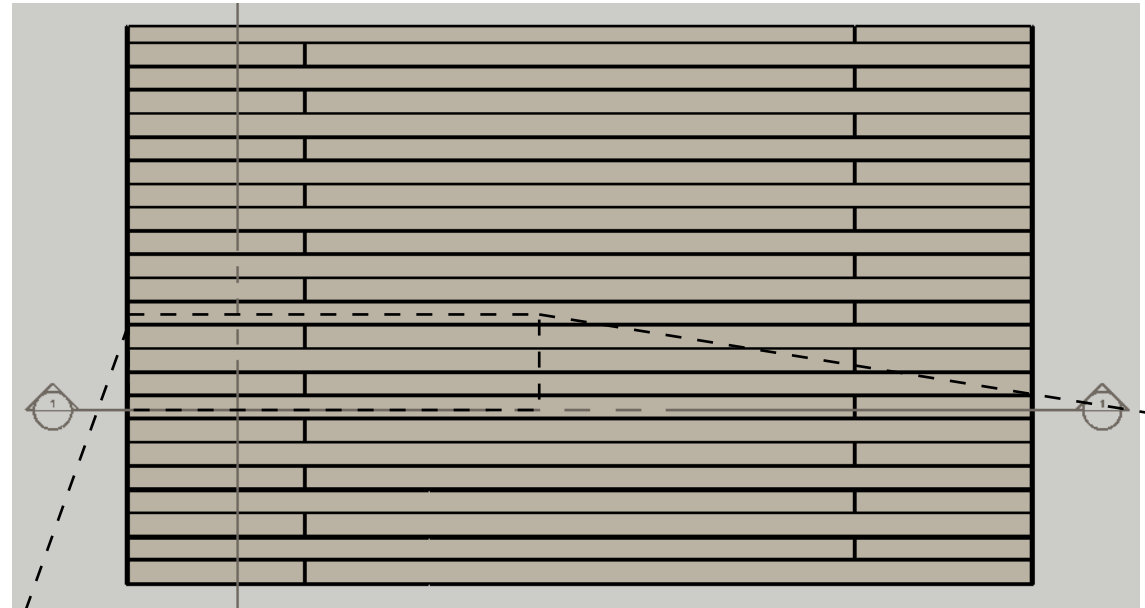

© 2022 Ecoscape UK Ltd

Composite Decking with Steps Overview - Typical Detail with Flat Trim

- 1: Flat Trim
- 2: Decking Board
- 3: Concrete Post Foundations

For further information, see :

Ecoscape "Composite Decking Installation Guide"

Plan Scale 1:50

Front Elevation Scale 1:50

Side Elevation Scale 1:50

- 1: Flat Trim
- 2: Colour Coded Screw
- 3: Hidden T-Clip
- 4: Locking Clip
- 5: Expansion Gap - see Expansion Gap Table ('Composite Decking Installation Guide, p.34)
- 6: Substructure
- 7: Deck Board