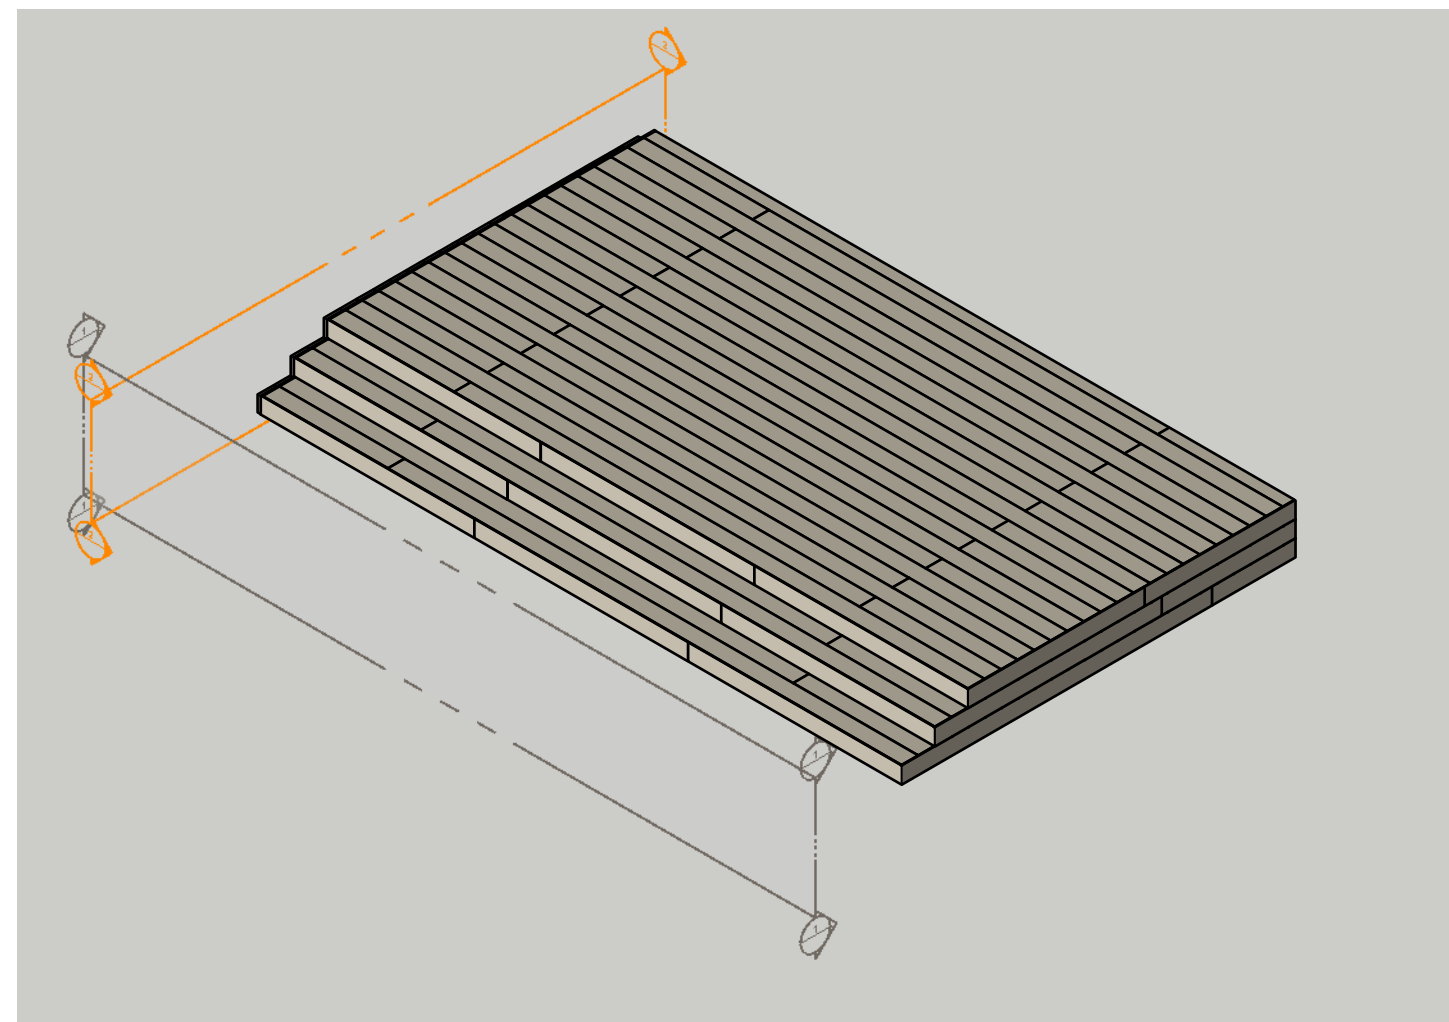

Material: Wood Plastic Composite
Finish: Dual-sided Grooved Finish
1" (25mm) Groove
1/4" (6mm) Groove

Product Variants:

	Ash	Autumn	Charcoal	Graphite	Walnut
3000mm	ECO05BAS	ECO05BAT	ECO05BAC	ECO05BAG	ECO05BAW
4800mm	ECO05CAS	ECO05CAT	ECO05CAC	ECO05CAG	ECO05CAW

© 2022 Ecoscape UK Ltd

Composite Decking with Steps Overview - Typical Detail with Flat Trim

- 1: Flat Trim
- 2: Decking Board
- 3: Concrete Post Foundations

For further information, see :

Ecoscape "Composite Decking Installation Guide"

Plan Scale 1:50

Front Elevation Scale 1:50

Side Elevation Scale 1:50

- 1: Flat Trim
- 2: Colour Coded Screw
- 3: Hidden T-Clip
- 4: Locking Clip
- 5: Expansion Gap - see Expansion Gap Table ('Composite Decking Installation Guide, p.34)
- 6: Substructure
- 7: Deck Board