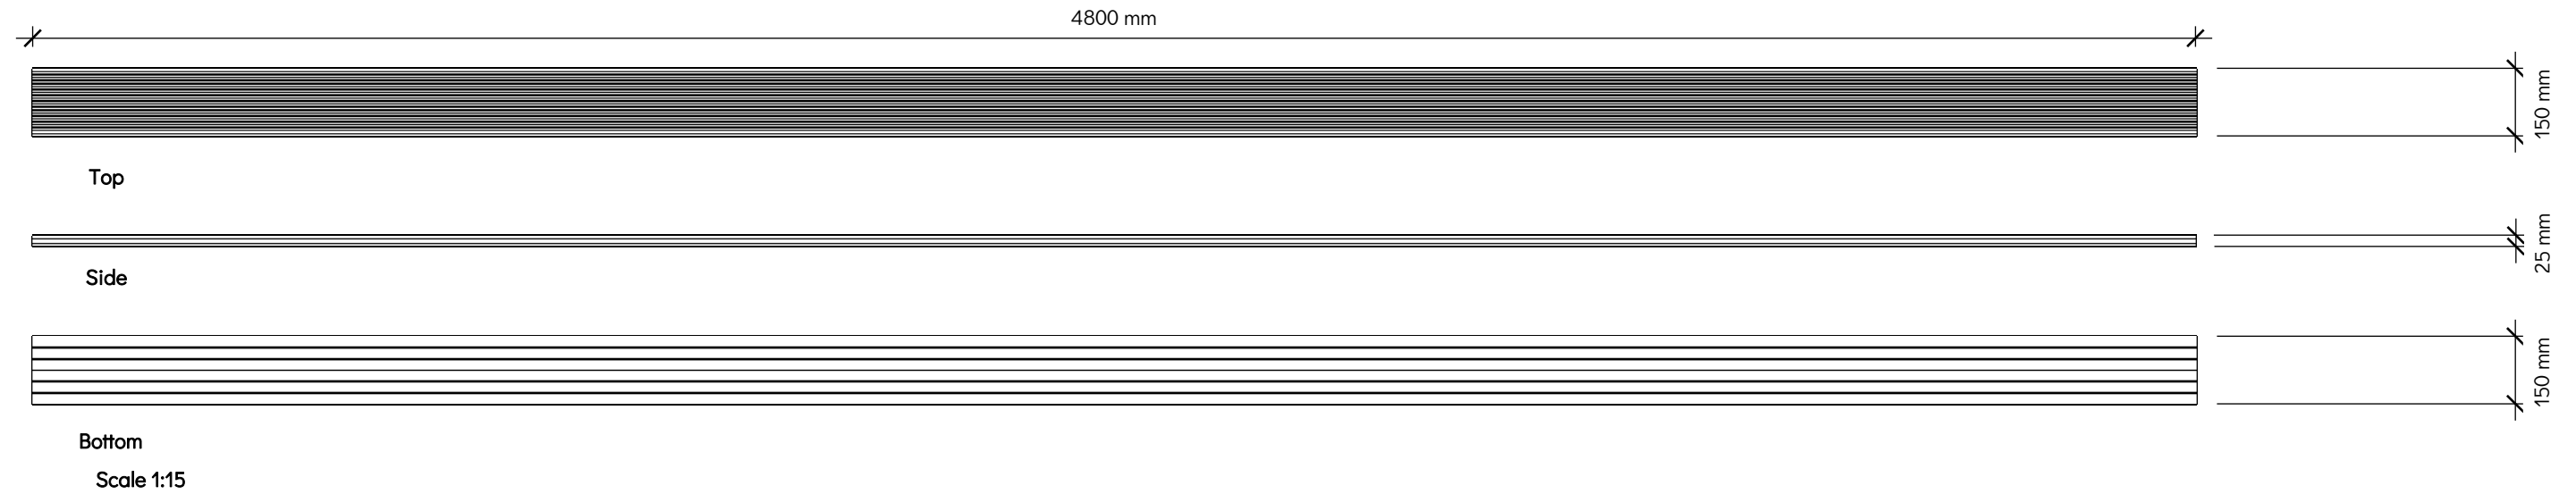

Do not scale from this drawing.
The Contractor shall be responsible for checking dimensions, tolerances & references.
Discrepancies to be verified with Ecoscape UK before commencement of works.

Ecoscape Clarity Decking Board

Material: Wood Plastic Composite
Finish: Dual-sided Grooved Finish
1" (25mm) Groove
1/4" (6mm) Groove

Product Variants:

	Ash	Autumn	Charcoal	Graphite	Walnut
3000mm	ECO05BAS	ECO05BAT	ECO05BAC	ECO05BAG	ECO05BAW
4800mm	ECO05CAS	ECO05CAT	ECO05CAC	ECO05CAG	ECO05CAW

Plan Scale 1:50

Front Elevation Scale 1:50

Side Elevation Scale 1:50

- 1: Flat Trim
- 2: Colour Coded Screw
- 3: Hidden T-Clip
- 4: Locking Clip
- 5: Expansion Gap - see Expansion Gap Table ('Composite Decking Installation Guide, p.34)
- 6: Substructure
- 7: Deck Board

For further information, see :
Ecoscape "Composite Decking Installation Guide"

Plan Scale: 1:50

Plan Detail Scale: 1:5

Section Detail Scale: 1:5