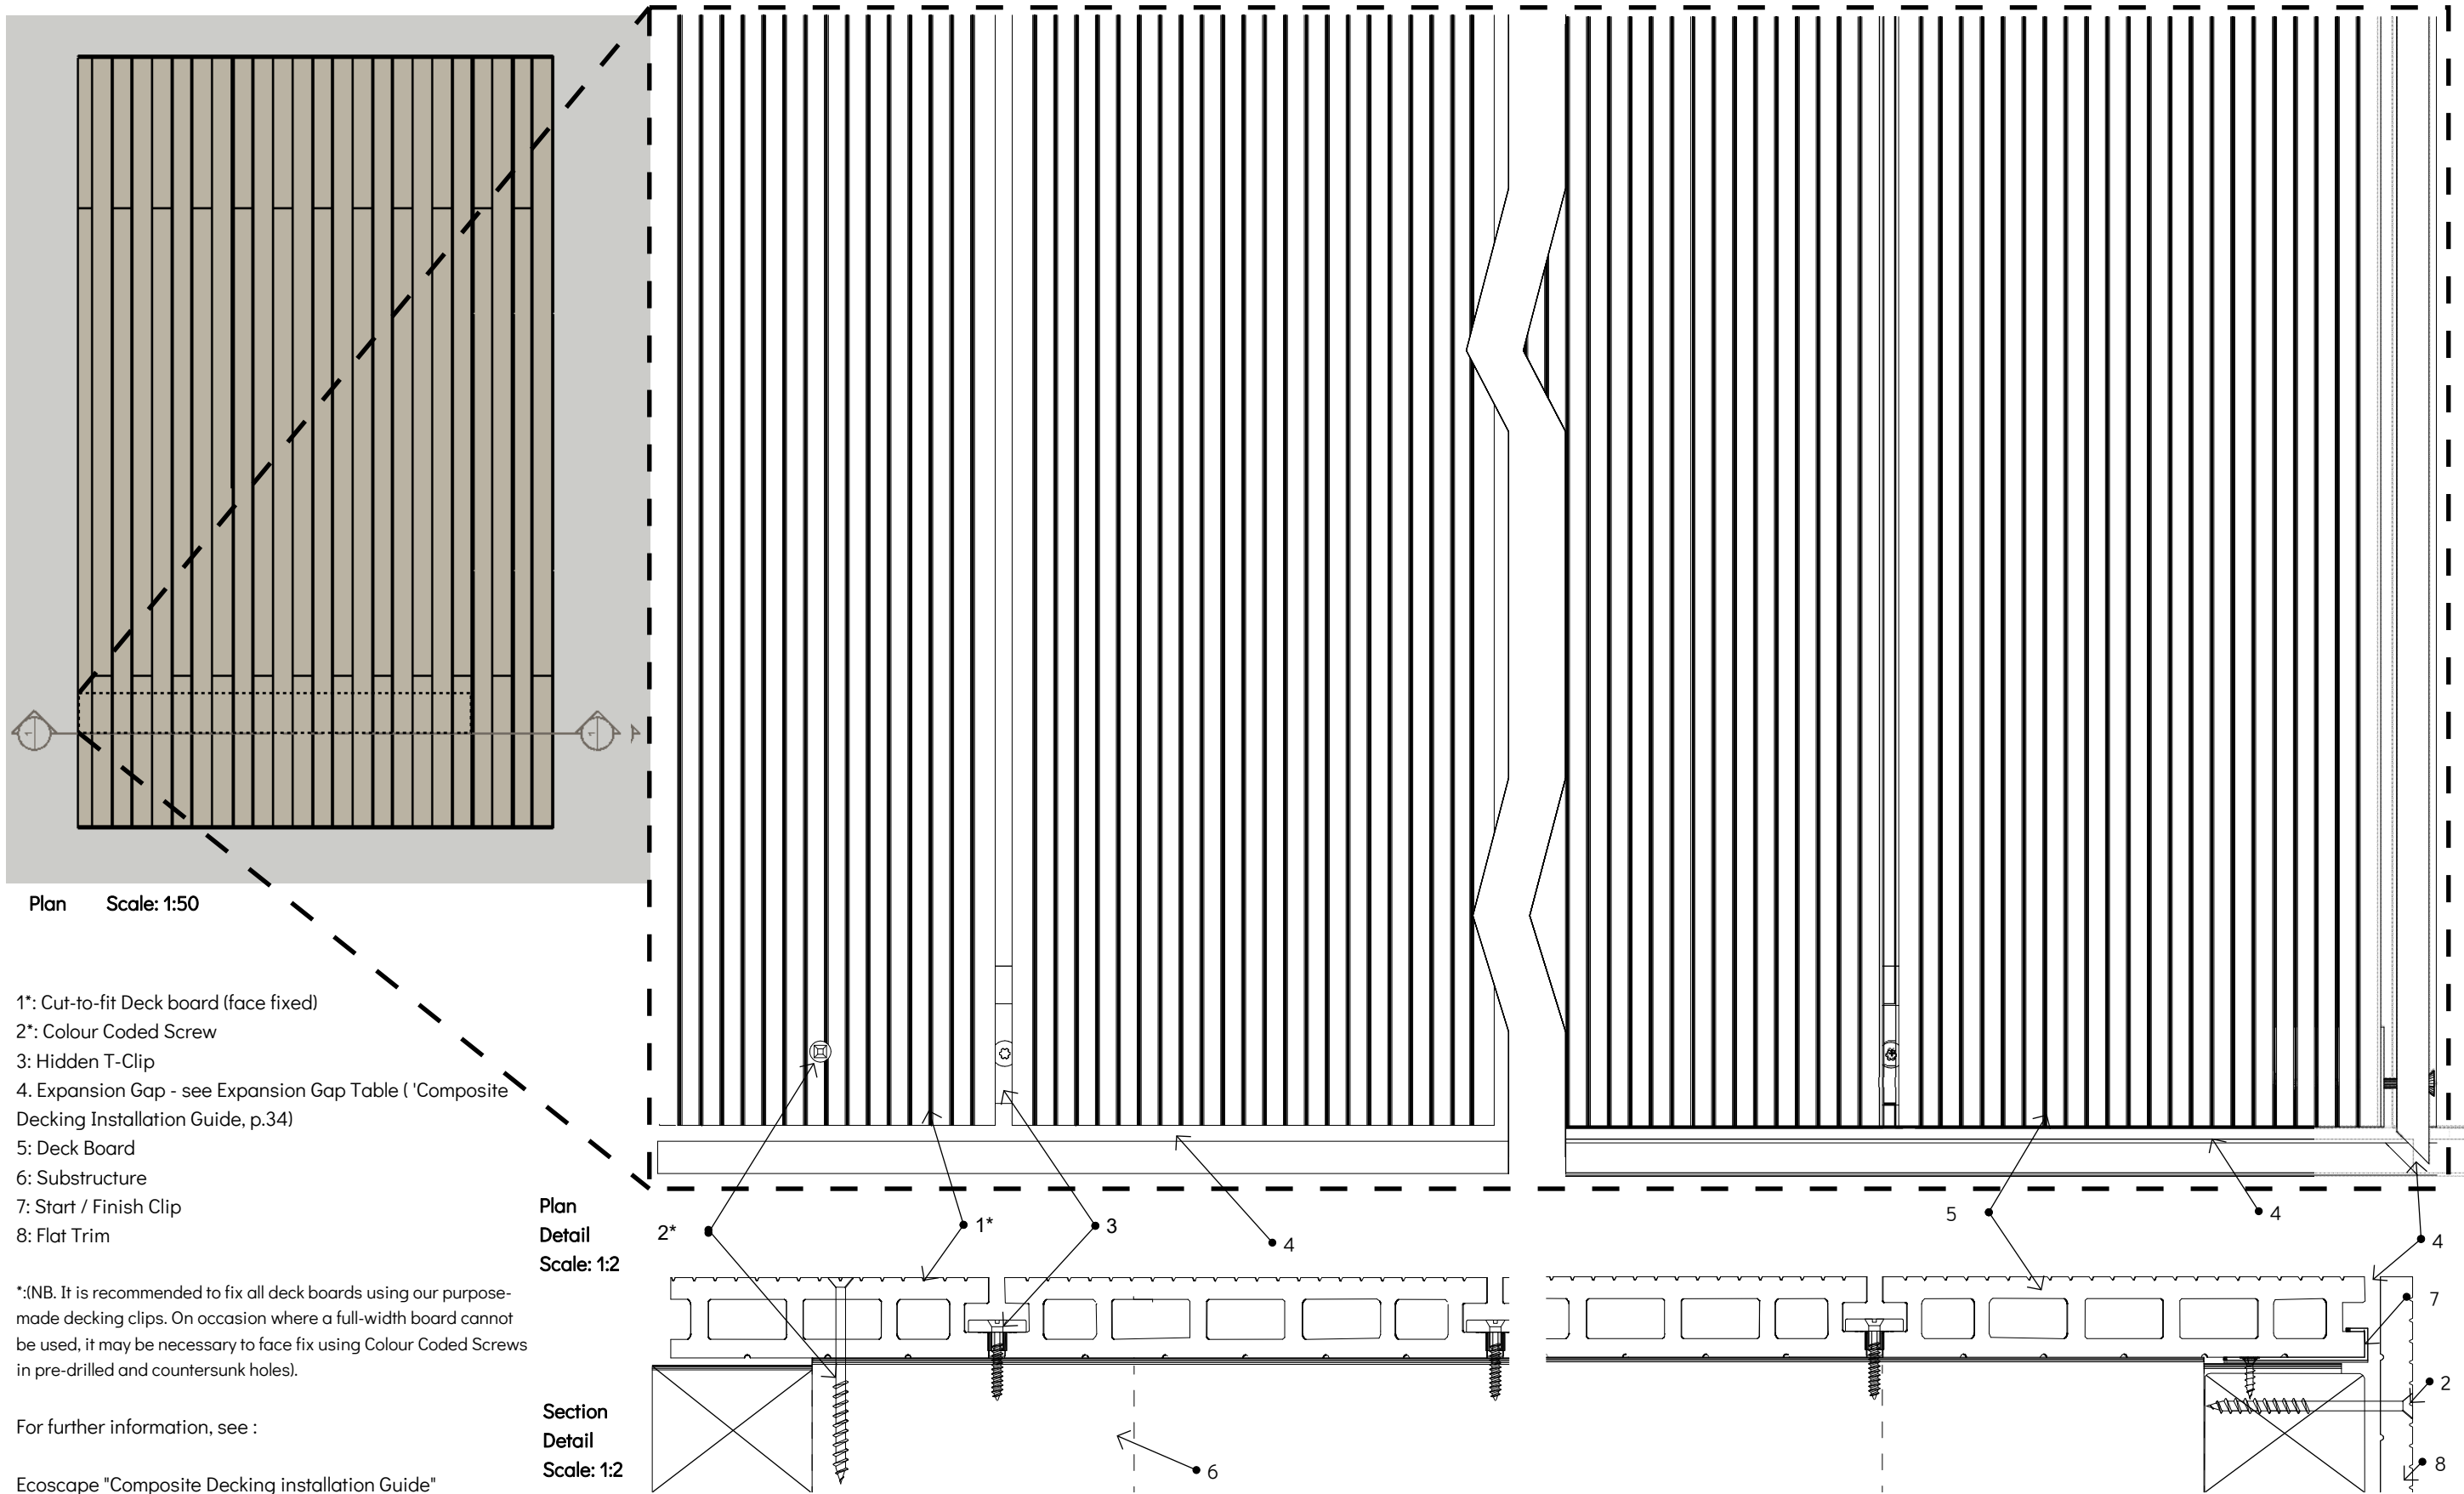

Material: Wood Plastic Composite
Finish: Dual-sided Grooved Finish
1" (25mm) Groove
1/4" (6mm) Groove

Product Variants:

	Ash	Autumn	Charcoal	Graphite	Walnut
3000mm	ECO05BAS	ECO05BAT	ECO05BAC	ECO05BAG	ECO05BAW
4800mm	ECO05CAS	ECO05CAT	ECO05CAC	ECO05CAG	ECO05CAW

© 2022 Ecoscape UK Ltd

Composite Decking with Steps Overview - Typical Detail with Flat Trim

- 1: Flat Trim
- 2: Decking Board
- 3: Concrete Post Foundations

For further information, see :

Ecoscape "Composite Decking Installation Guide"

Plan Scale 1:50

Front Elevation Scale 1:50

Side Elevation Scale 1:50

- 1: Flat Trim
- 2: Colour Coded Screw
- 3: Hidden T-Clip
- 4: Locking Clip
- 5: Expansion Gap - see Expansion Gap Table ('Composite Decking Installation Guide, p.34)
- 6: Substructure
- 7: Deck Board

For further information, see :
Ecoscape "Composite Decking Installation Guide"

Plan Scale: 1:50

Plan Detail Scale: 1:5

Section Detail Scale: 1:5