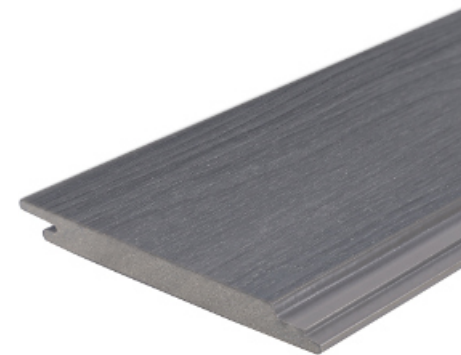

CLADDING

Product	Name	Pack Size	Size	Lengths	Details
	Cladding boards US31	1	13x142mm (127mm cover)	3.6m	Composite Cladding Boards. 25 year fade, stain, rot and split warranty
	F-Trim US44	1	47.5x45.5mm	3.6m	Window Trim
	I-Trim US45	1	79x27mm	3.6m	End to End Joining Trim
	Outside Corner Trim US46	1	55x59mm	3.6m	Outside Corner Trim
	Inside Corner Trim US47	1	99.5x54.5mm	3.6m	Inside Corner Trim
	Cladding Clip AW08	250	-	-	Secret-fix Clip. Screws not included
	Starter Trim AW02	1	14.5x16.7mm	3.0m	Starter Trim for the first board of horizontal installations. Screws not included
	T7B	50	18x8mm	-	Plastic Pad used on the last board. Screws not included

Colour shown: Teak

Order your **free** samples at www.newtechwood.uk
Enjoyed in over 40 countries worldwide

Light Grey