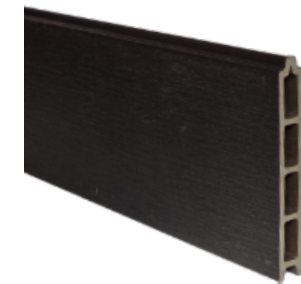

Newel Sleeve Colour Shown: Walnut

“

Our **Ultrashield Naturale Railing** products are a fantastic way to add extra style to your deck. Our railing comes in 4 of the Naturale colours - Ebony, Light Grey, Teak & Walnut - and are suitable for low level residential decks.

DECK RAILING

FENCING

FENCING

Product	Name	Pack Size	Size	Lengths	Details
	Fence boards UH57	3	21x147mm (140mm cover)	1.76m	Composite Fence Boards. Same finish both sides. 25 year fade, stain, rot and split warranty
	Fence Post, Cap, 1 Insert, 2 Stoppers	1 set	80x80mm	1.8m 2.4m	Aluminium 4-way slotted fence posts have a 15 year in-concrete warranty
	Top and Bottom Rail set	1 set	21x17mm (T) 21x24.5mm (B)	1.76 0.9m	Aluminium top and bottom rails. Come in 2 lengths
	Extra Post Inserts	1	28.4x10.25mm	1.8m 2.4m	Aluminium extra post inserts. Come in 2 lengths
	Decorative Panels - Leaf	1	900mm (w) x 1688mm (h)	-	-
	Decorative Panels - Bar	1	900mm (w) x 1688mm (h)	-	-
	Decorative Panels - Leaf	1	1760mm (w) x 428mm (h)	-	-
	Decorative Panels - Bar	1	1760mm (w) x 428mm (h)	-	-

Colour fence board shown: Teak
All Aluminium parts are Grey: RAL7016

Order your **free** samples at www.newtechwood.uk
Enjoyed in over 40 countries worldwide

Antique

Ebony

Light Grey

Teak

Walnut

“ Our **Ultrashield Naturale Fencing** is a low maintenance system that comes with a 25 year fade, stain, rot and split warranty on the fence boards and a 15 year in-concrete warranty for the posts. The fence boards are reversible - meaning both sides of the fence have the same aesthetic. The fence posts and rails are an attractive dark grey and the fence boards match all 5 colours in our Naturale decking range.