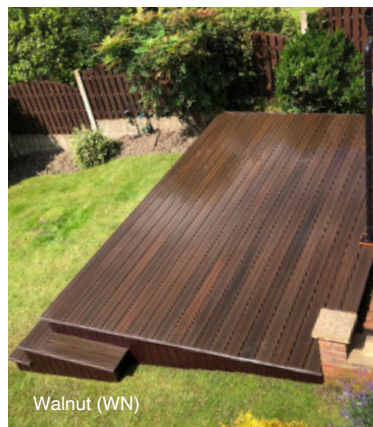

DECKING
INSPIRATION

Antique (AT)

Light Grey (LG)

All decks featured are professionally designed and installed.
With thanks to **Northern Deckline** for these projects.
www.northerndeckline.co.uk

Walnut (WN)