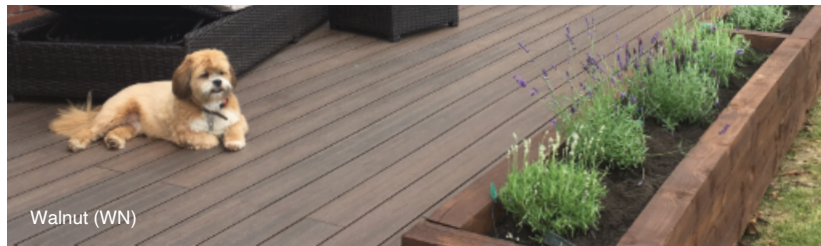

Walnut (WN)

Walnut (WN)