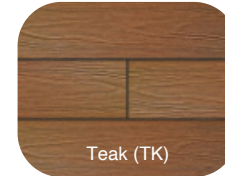

Reversible Boards
More choice for you

UltraShield® Naturale™

Product	Name	Size	Lengths	Notes
	Grooved Edge Deck board UH02	23x138mm	3.6m 4.8m 5.4m	Secret-fix deck boards
	Solid Edge Deck board US07	23x138mm	3.6m	Face-fix edging boards
	Bullnose Edge Deck board US33	23x138mm	3.6m	Secret-fix edging boards
	Fascia Board US03	15x180mm	3.6m	For use as fascia board only
	L-Angle US20	40x40mm	2.2m	Edging trim
	C-channel	28x28mm	3.6m, 4.8m	Edging trim
	End Caps	-	-	Works with the UH02 board

Colour shown: Light Grey

All boards and fascia are reversible: Wood Grain / Flat (except US33 = Wood Grain only)

Order your **free** samples at www.newtechwood.uk
Enjoyed in over 40 countries worldwide

Antique (AT)

Ebony (EB)

Light Grey (LG)

Teak (TK)

Walnut (WN)

25 yr Residential Warranty
Including Fade & Stain

Low-maintenance

Splinter-free

Secret Fix & Face Fix
options