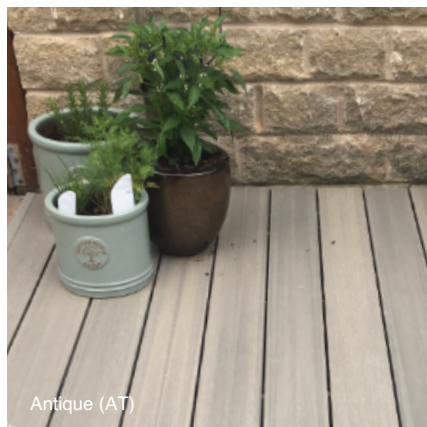

DECKING INSPIRATION

Antique (AT)

Antique (AT)

Antique (AT)

Antique (AT)

All decks featured are professionally designed and installed.
With thanks to **Decking Design** for these projects.
www.decking-design.co.uk

DECKING
INSPIRATION

Antique (AT)

Light Grey (LG)

All decks featured are professionally designed and installed.
With thanks to **Northern Deckline** for these projects.
www.northerndeckline.co.uk

Walnut (WN)