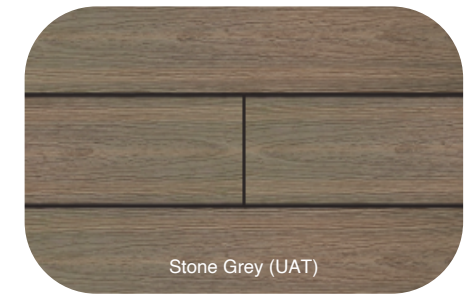

UltraShield® Essentials

Product	Name	Size	Lengths	Notes
	Grooved Edge Deck board UH06	23x140mm	3.6m	Secret-fix deck boards
	Solid Edge Deck board US07	23x138mm	3.6m	Face-fix edging boards
	Fascia Board US03	15x180mm	3.6m	For use as fascia board only
	L-Angle US20	40x40mm	2.2m	Edging trim
	C-channel	28x28mm	3.6m, 4.8m	Edging trim

Colour shown: Graphite Grey

All boards and fascia are reversible: Wood Grain / Flat Textured

“

Ultrashield Essentials has been designed to provide the highest level of value at the most competitive price. The boards have a durable shell for excellent scratch performance, offer both wood grain and flat surfaces (reversible) and are guaranteed not to fade, stain, rot or split for 25 years for residential applications. Full details are available on our website and free samples are available to order.

25 yr Residential Warranty
Including Fade & Stain

Low-maintenance

Never requires painting or staining

Splinter-free

Secret Fix & Face Fix
options

95 % Recycled Materials

Protected on all 4-sides

UV resistant

Reversible Boards
More choice for you