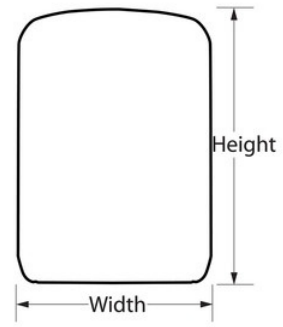

Certifications

Product Details

The Master Lock No. 5415EURD Reinforced Security Select Access® Key Lock Box features a 105mm wide metal body for durability and accepts multiple house keys and access cards. Stop hiding your keys under the doormat or under a flower pot : Select Access® is the perfect solution to share access to your keys. The wall mount design offers permanent installation. Set-Your-Own 4-digit combination for keyless convenience and increased security. The protective cover protects combination dials from weather, dirt and grime. The Limited Lifetime Warranty provides peace of mind from a brand you can trust.

Product Specifications

Product Number	5415EURD
Exterior dimensions (H x W x D)	13.2cm x 10.5cm x 4.3cm
Colour	Gray
Description	Retail Carded Packaging
Master Carton Qty	4

Master Lock Europe S.A.S.

10 avenue de l'arche - Le Colisée Gardens, bâtiment A - 92 400 Courbevoie - La Défense - France
O:+33-1-41437200 | F:+33-1-41437204
www.masterlock.eu