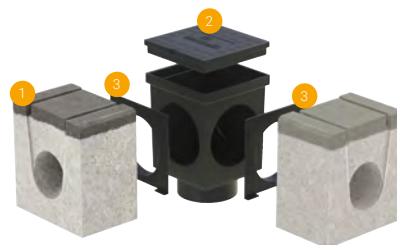

Charcoal

Driveline Drain[®]

A concrete drainage system that reduces the risk of flooding and surface water.

Natural

Charcoal

Accessories

- 1: Driveline Drain
- 2: Rodding Box and Access Lid
- 3: Connector Plate