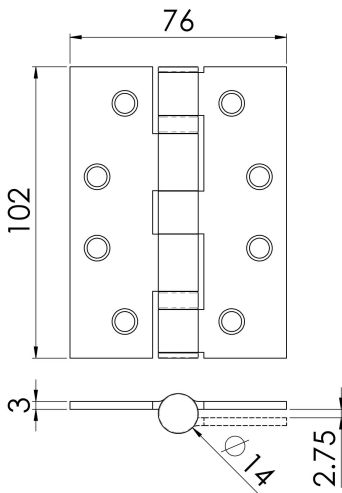

## Enduro Grade 13 Ball Bearing P Hinge

HIN1433P

- BS EN 1935:2002 (4-7-6-1-1-4-0-13)
- CE Marked (CE2812)
- UKCA Marked (1121)
- 120kg Max Leaf Weight
- [SSS/BSS Certifire \(CF339\)](#)
- [AB/SB/MB/MBRZ Certifire \(CF5776\)](#)
- Construction Products Regulation 2011 DOP No. CAB003