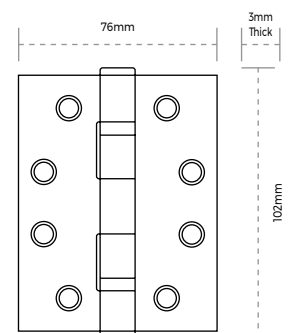

All SPARKA hinges are packed with screws for ease of purchase and to get doors hung faster. Ideal when you wish to hang a door prior to fitting all other ironmongery and final door decorations.

SKU	Size	Intumescent	Finish	Package Type	Qty
HG1014.SSS	76x51x2mm	No	Satin Stainless Steel	Retail Box	12 pack
HG1027.SSS	76x51x2mm	Yes	Satin Stainless Steel	Retail Box	12 pack
HG1015.SSS	76x51x2mm	No	Satin Stainless Steel	Retail Bag	2 pack
HG1028.SSS	76x51x2mm	Yes	Satin Stainless Steel	Retail Bag	2 pack
HG1016.SSS	76x51x2mm	No	Satin Stainless Steel	Trade Packed	Single
HG1016.PSS	76x51x2mm	No	Polished Stainless Steel	Trade Packed	Single

BS EN 1935:2002

Grade 13 Ball Bearing Hinges

Satin Stainless Steel

Polished Stainless Steel

Multi-Hinge Pack x12

Retail Bag x3

TECHNICAL

Grade 13 ball bearing hinges are suitable for all heavy and wide doors - including high traffic fire doors. For door weights up to 120kg.

All SPARKA hinges are packed with screws for ease of purchase and to get doors hung faster. Ideal for hanging doors prior to other ironmongery and final door decorations.

SKU	Size	Intumescent	Finish	Package Type	Qty
HG1012.SSS	102x76x3mm	No	Satin Stainless Steel	Retail Box	12 pack
HG1025.SSS	102x76x3mm	Yes	Satin Stainless Steel	Retail Box	12 pack
HG1013.SSS	102x76x3mm	No	Satin Stainless Steel	Retail Bag	3 pack
HG1026.SSS	102x76x3mm	Yes	Satin Stainless Steel	Retail Bag	3 pack
HG1013.PSS	102x76x3mm	No	Polished Stainless Steel	Retail Bag	3 pack
HG1010.SSS	102x76x3mm	No	Satin Stainless Steel	Trade Packed	Single
HG1010.PSS	102x76x3mm	No	Polished Stainless Steel	Trade Packed	Single