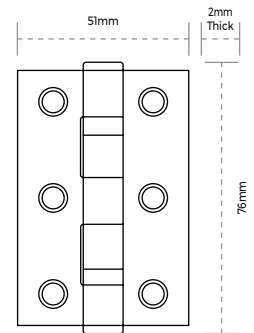

Grade 7 Ball Bearing Hinges

Satin Stainless Steel

Polished Stainless Steel

Multi-Hinge Pack x12

Retail Bag x2

TECHNICAL

Grade 7 ball bearing hinges are suitable for light and medium weight doors up to 40kg in weight.

All SPARKA hinges are packed with screws for ease of purchase and to get doors hung faster. Ideal when you wish to hang a door prior to fitting all other ironmongery and final door decorations.

SKU	Size	Intumescent	Finish	Package Type	Qty
HG1014.SSS	76x51x2mm	No	Satin Stainless Steel	Retail Box	12 pack
HG1027.SSS	76x51x2mm	Yes	Satin Stainless Steel	Retail Box	12 pack
HG1015.SSS	76x51x2mm	No	Satin Stainless Steel	Retail Bag	2 pack
HG1028.SSS	76x51x2mm	Yes	Satin Stainless Steel	Retail Bag	2 pack
HG1016.SSS	76x51x2mm	No	Satin Stainless Steel	Trade Packed	Single
HG1016.PSS	76x51x2mm	No	Polished Stainless Steel	Trade Packed	Single