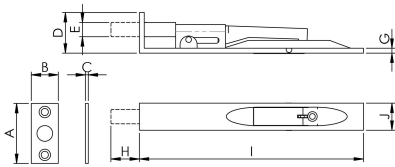

Lever Action Flush Bolts

AA81 Range

An ideal door security option or to allow doors to be securely held open or closed. Can be fitted flush to the face of the door or recessed into the door edge. The operating lever fits snugly into its ergonomic housing recess allowing ease of use. Supplied with all fixings.