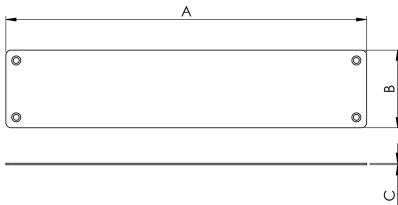

Plain Finger Plate

FPP43000 Range

Plain Finger Plate. Available in various lengths. Fire door rated. Part of the Aluminium range.