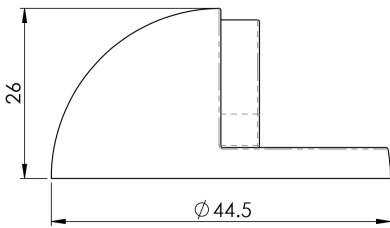

Oval Floor Mounted Door Stop

AA20 Range

Also known as a half moon shaped door stop. Substantial rubber buffer fitted to the face which provides more than adequate protection for the door..