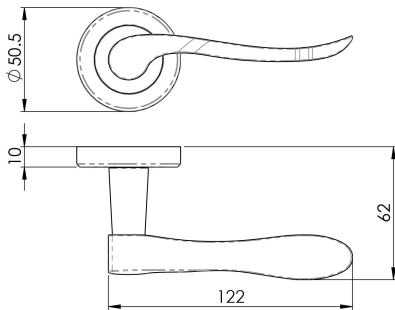

## Serozzetta Verdun Lever On Rose

ZIN3130

Lever on a concealed fix 2 part screw on round rose. A robust scroll lever on rose. Part of the Serozzetta Zin lever designer collection. Comes with a 10 year mechanical guarantee and is fire door rated.