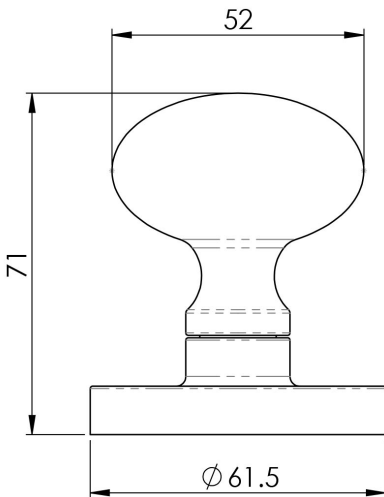

Mushroom Mortice Knob

M35 Range

Probably the most popular Victorian knobset in the UK. It has a strong chunky feel and sits comfortably in the hand due to its robustness. A quality classical design that compliments both modern and traditional environments. Comes with a 10 year mechanical guarantee.