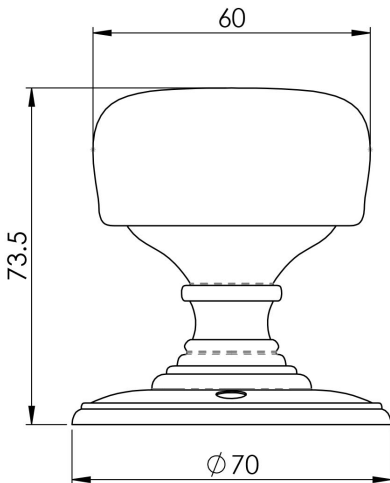

Delamain Porcelain Knob Ivory Crackle

DK34ICFB

The Ivory Crackle Porcelain door knob exudes character and warmth. A superb choice for a traditional or old-fashioned home, Featuring an ivory-coloured crackle glazed porcelain mushroom-shaped knob on a Florentine bronze stem and rose. Pale brown crackle lines adorn the knob giving it an aged appearance and character. Very practical and easy to maintain as well.