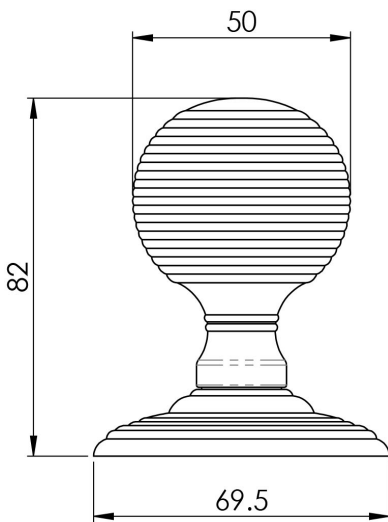

## Delamain Reeded Knob

### DK37C Range

An elegant round knob with a reeded design giving it a unique appearance and a comfortable grip. Features a design that is unique and eye-catching. The main knob is rounded with thin lines scored into the surface giving it a reeded appearance, often also known as a beehive knob. The knob is mounted on a concealed fix rose thus no fixings are visible.