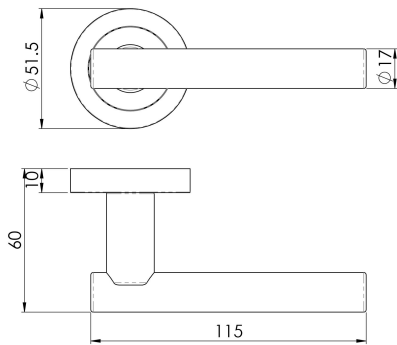

Calla Lever on Round Rose

AQ4 Range

Lever on concealed fix 2 part screw on round rose. A plain straight round bar lever which is easy to grasp and operate comfortably. Its minimalistic lines will look good in any environment. Comes with a 10 year mechanical guarantee and is Fire door rated.