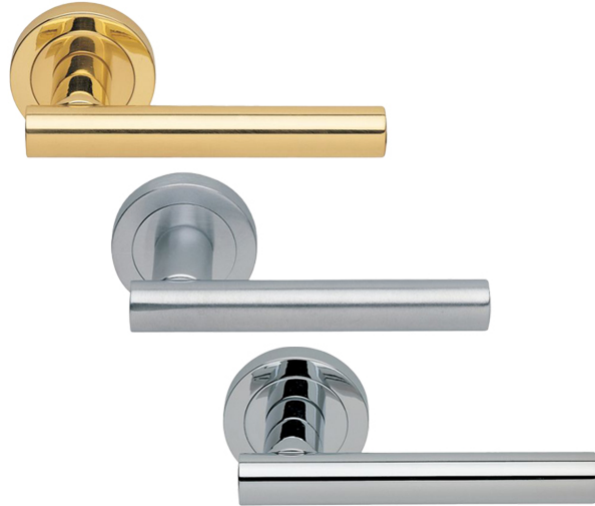

Calla Lever on Round Rose

AQ4 Range

Lever on concealed fix 2 part screw on round rose. A plain straight round bar lever which is easy to grasp and operate comfortably. Its minimalistic lines will look good in any environment. Comes with a 10 year mechanical guarantee and is Fire door rated.