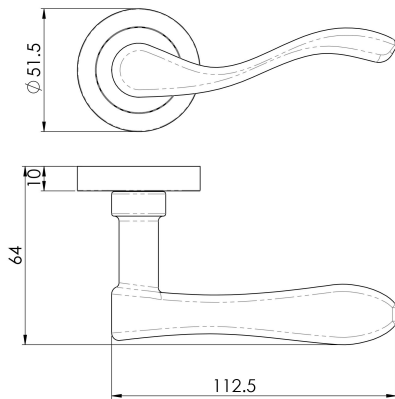

## Apollo Lever on Round Rose

### AQ3 Range

Lever on concealed fix 2 part screw on round rose. A robust curved lever which fits neatly in the hand and provides a comfortable and positive action in use. Comes with a 10 year mechanical guarantee and is Fire door rated. Suitable for domestic and commercial use.