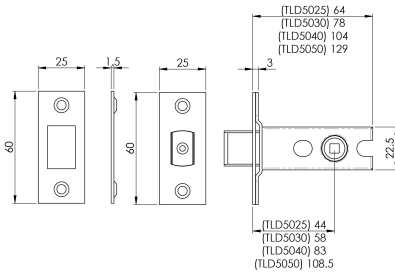

Easi-T Tubular Dead Bolt

TLD5025 Range

Tubular Dead Bolt. with either 5mm or 8mm follower option. Commonly used as a bathroom deadbolt using a separate turn and release. Certified to BS EN 12209.