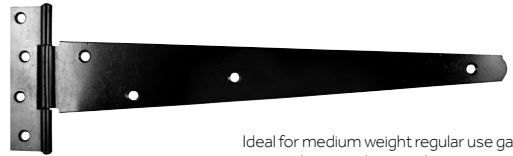

Medium Tee Hinge