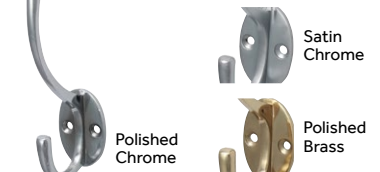

Door Hooks

Single Robe Hook

Commonly fitted to doors or walls for hanging hats, coats or bathrobes.

Product Code					
Polished Chrome	Satin Chrome	Polished Brass	Size (mm)	Pack Qty (pcs)	Carton Qty (packs)
TIMPAC - FIXINGS INCLUDED					
200994P	200347P	200064P	44 x 18	1	10
BAG - EXCLUDES FIXINGS					
200994	200347	200064	44 x 18	1	10
BSA04					

Double Robe Hook

Commonly fitted to doors or walls for hanging hats, coats or bathrobes.

Product Code					
Polished Chrome	Satin Chrome	Polished Brass	Size (mm)	Pack Qty (pcs)	Carton Qty (packs)
TIMPAC - FIXINGS INCLUDED					
200611P	200207P	200808P	47 x 24	1	10
BAG - EXCLUDES FIXINGS					
200611	200207	200808	47 x 24	1	10
BSA04					

Hat & Coat Hook

Commonly fitted to doors or walls for hanging hats, coats or bathrobes.

Product Code					
Polished Chrome	Satin Chrome	Polished Brass	Size (mm)	Pack Qty (pcs)	Carton Qty (packs)
TIMPAC - FIXINGS INCLUDED					
200674P	200553P	200257P	125 x 32	1	10
BAG - EXCLUDES FIXINGS					
200674	200553	200257	125 x 32	1	10
BSA04					