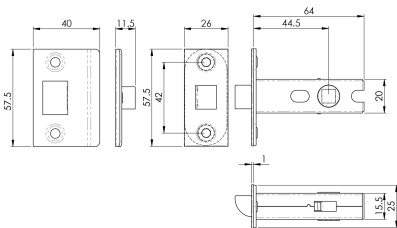

Bolt Through Tubular Latch

BTL

Tubular mortice latch with bolt through facility to accommodate levers on rose fixings.. Comes with round and square forends, strikes and plastic dust box. Available in 2 sizes and finishes.