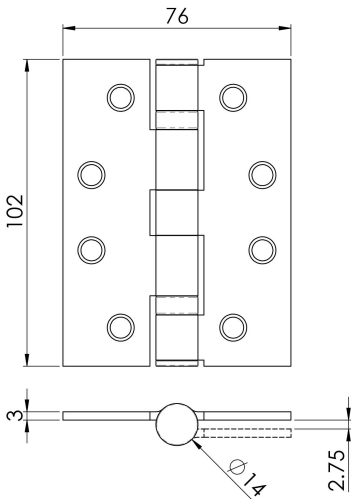

## Grade 13 CE Ball Bearing Hinge

HIN1433/13

Grade 13 Ball Bearing Hinge, Square (Max Load 120kg).  
 The most popular type of door hinge on the market today.  
 These are a perfect choice for when you have doors of  
 40mm or 44mm, internal or external. They have a CE mark  
 and are Certifire tested.