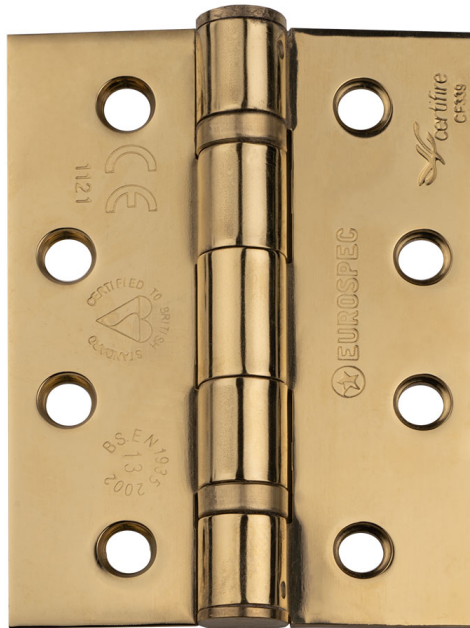

## Grade 13 CE Ball Bearing Hinge

HIN1433/13

Grade 13 Ball Bearing Hinge, Square (Max Load 120kg).  
 The most popular type of door hinge on the market today.  
 These are a perfect choice for when you have doors of  
 40mm or 44mm, internal or external. They have a CE mark  
 and are Certifire tested.