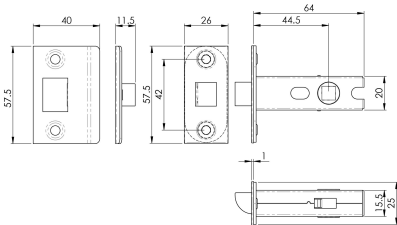

Bolt Through Tubular Latch Blister Pack

BTL Blister Pack

Tubular mortice latch with bolt through facility to accommodate levers on rose fixings.. Comes with round and square forends, strikes and plastic dust box. Available in 2 sizes and finishes.