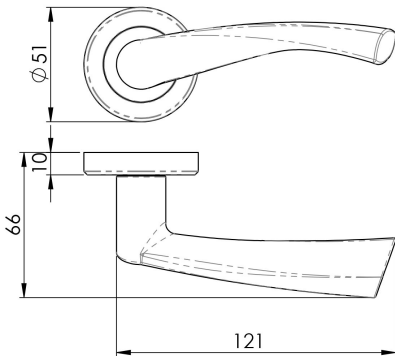

## Serozzetta Venti Lever on Rose

**SZR020 Range**

A Lever on a chamfered edge concealed fix screw on round rose. A stunning eye-catching design. The lever has an angular downward twist making it ergonomic in use as well as being extremely stylish. Part of the Serozzetta Residential range.