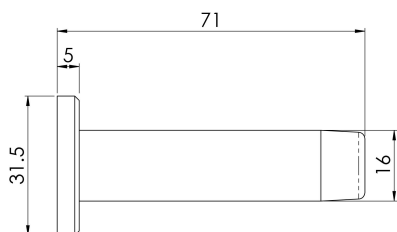

## Wall Mounted Door Stop

AZ21

A 64mm rubber buffer tipped cylindrical door stop on a concealed fix rose.