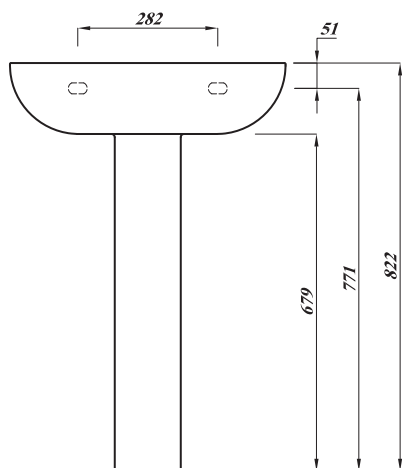

Atlas

ATLAS PRO 55CM BASIN 2TH

Product Code	ASPRO55BA2
Weight (Kg)	12.7
Material	Vitreous China
Tap holes	2
Extras	Brackets - BRACK55/ Bolts - FBWB Bottle trap - BOTRAPCH/ Waste - TPOPRNEW

Key features:

- UKCA Compliant
- C-shape Design
- Internal overflow
- Lifetime ceramic guarantee*
- With chainstay hole

Description:

This basin features the latest in smooth thin design with two tap holes. A modern revision of a classic basin. Can be paired with Atlas Semi Pedestal (MDWHSPE) and Atlas Full Height Pedestal (ASWHPE).

All dimensions are approximate and subject to normal variation. Although every effort is made not to change the above product specification, Lecico reserve the right to do so without prior notification if necessary. All guarantees are against manufacturers defects. Full information on guarantees available upon request.