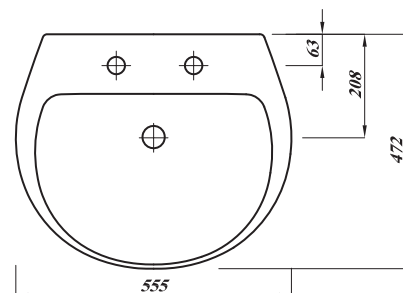

Atlas

ATLAS PRO 55CM BASIN 2TH

Product Code	ASPRO55BA2
Weight (Kg)	12.7
Material	Vitreous China
Tap holes	2
Extras	Brackets - BRACK55/ Bolts - FBWB Bottle trap - BOTRAPCH/ Waste - TPOPRNEW

Key features:

- UKCA Compliant
- C-shape Design
- Internal overflow
- Lifetime ceramic guarantee*
- With chainstay hole

Description:

This basin features the latest in smooth thin design with two tap holes. A modern revision of a classic basin. Can be paired with Atlas Semi Pedestal (MDWHSPE) and Atlas Full Height Pedestal (ASWHPE).