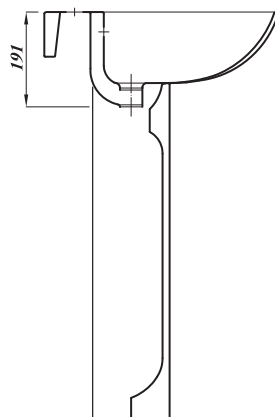

Atlas

ATLAS PRO 55CM BASIN 2TH

Product Code	ASPRO55BA2
Weight (Kg)	12.7
Material	Vitreous China
Tap holes	2
Extras	Brackets - BRACK55/ Bolts - FBWB Bottle trap - BOTRAPCH/ Waste - TPOPRNEW

Key features:

- UKCA Compliant
- C-shape Design
- Internal overflow
- Lifetime ceramic guarantee*
- With chainstay hole

Description:

This basin features the latest in smooth thin design with two tap holes. A modern revision of a classic basin. Can be paired with Atlas Semi Pedestal (MDWHSPE) and Atlas Full Height Pedestal (ASWHPE).