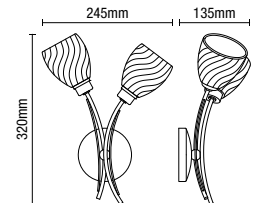

IP44

- Twisted style glass shades
- Available in satin brass or chrome

VERIA

2 Light Wall Light

Code	Finish	Description	Lamp	Dimensions
SPA-35830-SBRS	Satin Brass/Clear	Veria 2 Light Wall Light	2 x 3W max LED G9	H:320mm W:245mm Proj:135mm
SPA-35830-CHR	Chrome/Smoke			