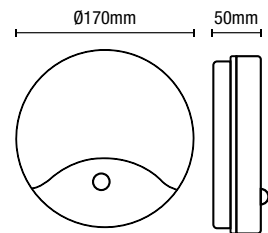

TURUS

LED Round Bulkhead

- IP65
  Rated
- CCT
- PIR
  Sensor
- Class 2

Code	Sensor	Description	Power (w)	Colour (k)	Total Flux (lm)	Efficiency (lm/W)	Dimensions
CZ-34014-BLK	-	Turus Round Bulkhead	15W	CCT	1200	80	Proj:50mm Dia:170mm
CZ-34015-BLK	PIR	Turus Round Bulkhead	15W	CCT	840	56	Proj:50mm Dia:170mm