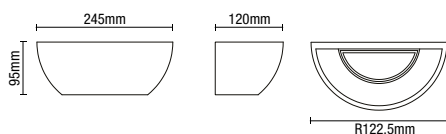

BAZA

Up/Down Light

Class 1

1.2kg

Code	Lamp	Dimensions
INL-37220-WHT	1 x 6W max LED E14 Candle	H:75mm W:300mm Proj:100mm

- White plaster finish
- Can be painted to match decor

PAINT
TO MATCH
DECOR