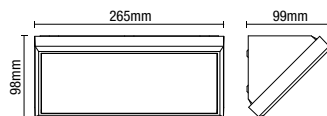

648
Lumens

IP65

- Polycarbonate and ABS construction
- Corrosion resistant
- 12W LED module (SMD)
- Lm/W: 64
- Hrs: 20,000

LUTON

LED Wedge

Code	Description	Power (w)	Colour (k)	Total Flux (lm)	Efficiency (lm/W)	Dimensions
CZ-31746-BLK	Luton LED Wedge	12W	4000k	648	64	Proj:99mm W:265mm H:98mm

IP65

1260
Lumens

- Corrosion resistant PC & ABS construction
- Adjustable sensitivity, hold time, lux level, standby time & standby dim level.
- Microwave & daylight Sensor

DERBY

LED Wedge with Hi-Lo Dimmer

Code	Description	Power (w)	Colour (k)	Total Flux (lm)	Efficiency (lm/W)	Dimensions
CZ-31740-BLK	Derby LED Wedge with Hi-Lo Dimmer	21W	4000k	1260	60	Proj:139mm W:320mm H:138mm