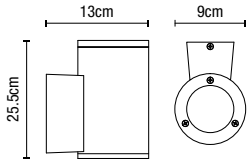

MIZAR Up/Down Wall Light

IP54 Rated |
4000K CW |
Class 1 |
1.35kg |
Available in 3 colour options

Code	Finish	Description	Power (w)	Colour (k)	Total Flux (lm)	Dimensions
ZN-34019-ANTH	Anthracite	Mizar Up/Down Wall Light	20W	4000k	1200	H:255mm W:90mm Proj:130mm
ZN-34019-BLK	Black					
ZN-34019-WHT	White					

**740
Lumens**

IP54