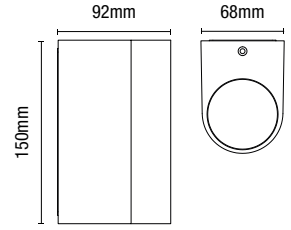

IP44

- IP44 rated
- Available in 2 finishes

ANTAR

Up/Down Light

Code	Finish	Description	Lamp	Dimensions
ZN-20930-BLK	Black	Antar Up/Down Wall Light	2 x 7W max LED GU10	Proj:92mm W:68mm H:150mm
ZN-20930-SIL	Silver			

IP44

- IP44 rated
- Available in 2 finishes

ANTAR

Downlight

Code	Finish	Description	Lamp	Dimensions
ZN-29181-BLK	Black	Antar Downlight	1 x 7W max LED GU10	Proj:81mm W:68mm H:92mm
ZN-29181-SIL	Silver