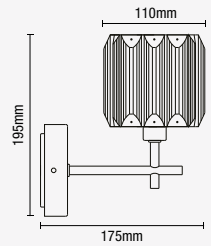

IP44

- Chrome finish
- Clear crystal shades

PEGASI

3 Light Flush Chandelier

Code	Description	Lamp	Dimensions
SPA-33974-CHR	Pegasi 3 Light Semi-flush	3 x 3W max LED G9	H:370mm Dia:460mm

IP44

SPA-33931-CHR

SPA-33932-CHR