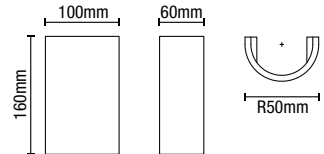

- White plaster finish
- Can be painted to match decor

MARTOS

Up/Down Light

Code	Lamp	Dimensions
INL-37221-WHT	1 x 3W max LED G9	H:160mm W:100mm Proj:60mm