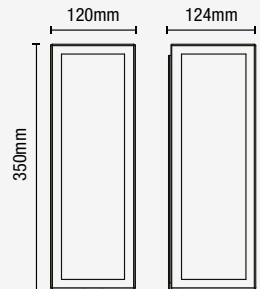

THETIS

Box Lantern

Code	Finish	Description	Power (w)	Colour (k)	Total Flux (lm)	Dimensions
ZN-38354-BLK	Black	Thetis Box Lantern	13.5W	4000k	600	H:350mm W:120mm Proj:124mm
ZN-38354-SIL	Silver