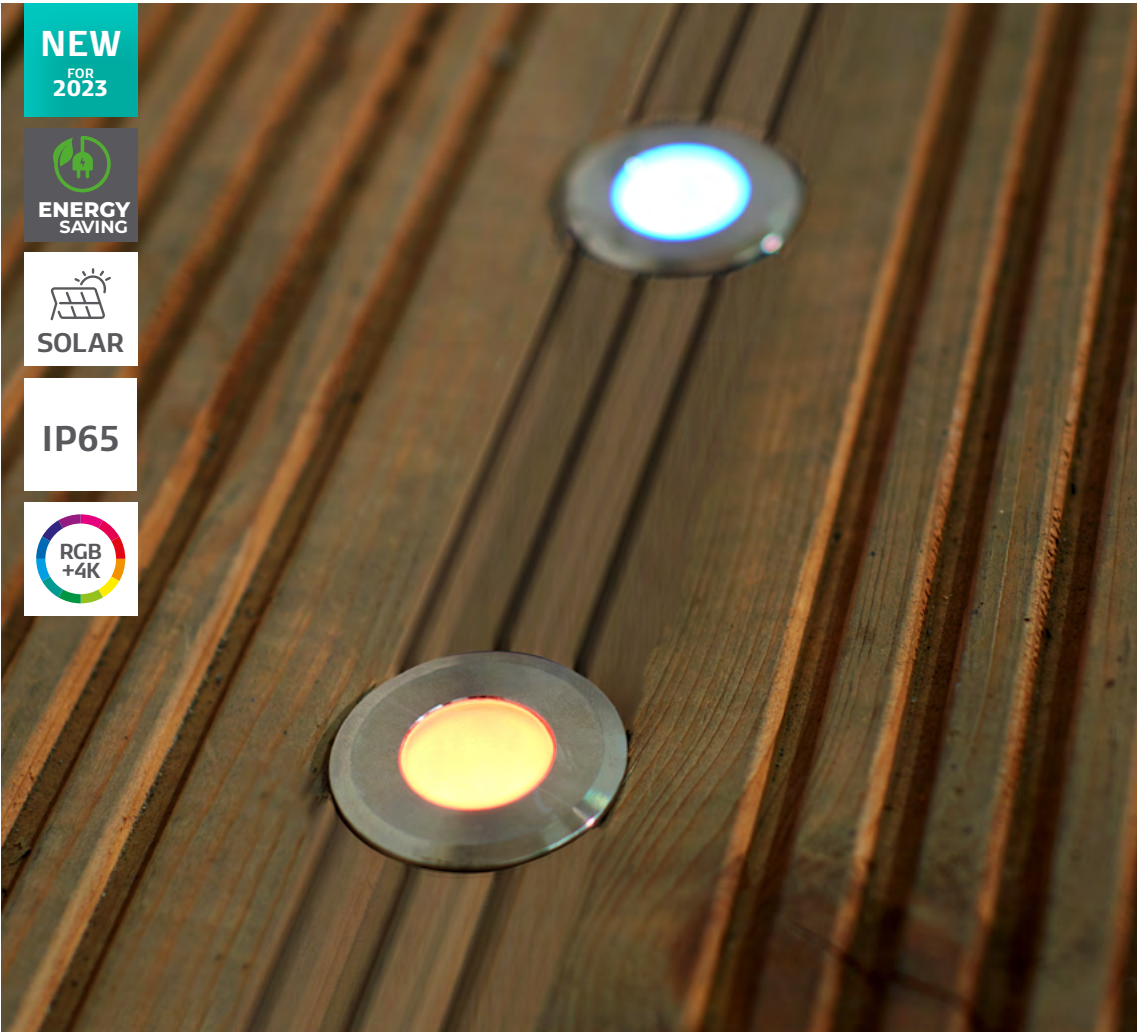

NEW
FOR
2023

ENERGY SAVING

SOLAR

IP65

RGB +4K

- Supplied with IR remote control
- ABS & PC construction
- Solar panel has 4m cable until first lamp then 2m spacing between each lamp
- Energy saving solar powered LED light
- Lamps can be spike or deck mounted
- IP65 weather resistant

NEW
FOR
2023

IP65

- Supplied with IR remote control
- Stainless steel (201), ABS & Glass construction
- Solar panel has 4m cable until first lamp then 2m spacing between each lamp
- Energy saving solar powered LED light
- Solar panel can be spike or deck mounted
- IP65 weather resistant