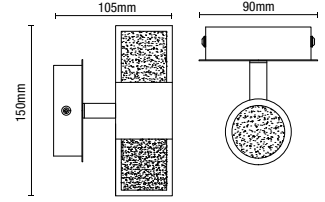

900
Lumens

IP44