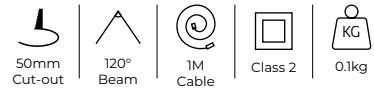

Code	Description	Lamp	Kelvin	Lumen	Dimensions
CUL-25317	Pozza Under Cabinet Light	1.5W LED	3000	130	Dia:65mm Proj:20mm
CUL-21624	Pozza Under Cabinet Light	1.5W LED	4000	140	Dia:65mm Proj:20mm

- Mains connected - no driver required
- Brushed satin nickel finish with opal polycarbonate diffuser
- Available in 3000K/4000K/6000K
- 1.5W LED module (SMD)
- Lm/W: 100