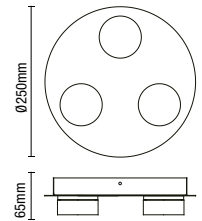

- Chrome finish with opal acrylic diffusers
- 15W LED module (SMD)
- Lm/W: 63
- CRI: 80
- Hrs: 20,000