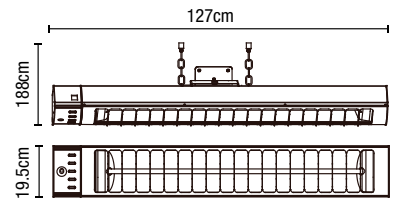

JET

Outdoor Ceiling Mount Heater

3 Heat
Settings

IP55
Rated

7.8kg

Code	Description	Finish	Power (w)	Dimensions
ZR-37443-BLK	Jet Outdoor Ceiling Mount Heater	Black	2800	H:188mm W:1270mm L:195mm