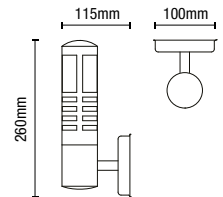

OMEGA

Wall Lantern

IP44
Rated

Class 1

0.63kg

Code	Description	Finish	Lamp	Dimensions
ZN-15136-SST	Omega Wall Lantern	Stainless Steel	1 x 10W max LED E27 GLS	Proj:220mm W:180mm H:320mm

IP44