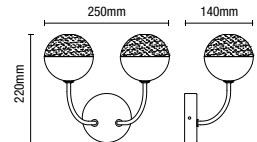

RHODES

LED Bathroom 2 Light Wall Light

Code	Finish	Description	Power (w)	Colour (k)	Total Flux (lm)	Dimensions
SPA-36301-CHR	Chrome	Rhodes LED 2 Light Wall Light	10W	4000k	800	H:220mm W:250mm Proj:140mm