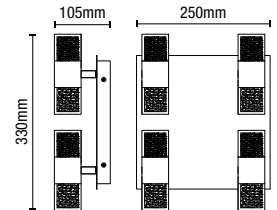

0.45kg

Code	Description	Power (w)	Colour (k)	Total Flux (lm)	Efficiency (lm/W)	Dimensions
SPA-31730	Oslo Wall Light	10W	3000k	740	90	H:150mm W:90mm Proj:105mm

3600
Lumens

IP44

- 40W LED module (SMD)
- Lm/W: 45
- CRI: 80
- Hrs: 20,000