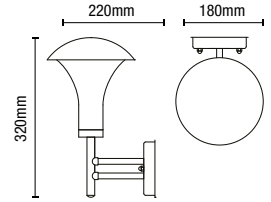

IP44

- Steel & PC construction
- Fluted lantern design

OMEGA

Wall Lantern

IP44
Rated

Class 1

0.63kg

Code	Description	Finish	Lamp	Dimensions
ZN-15136-SST	Omega Wall Lantern	Stainless Steel	1 x 10W max LED E27 GLS	Proj:220mm W:180mm H:320mm