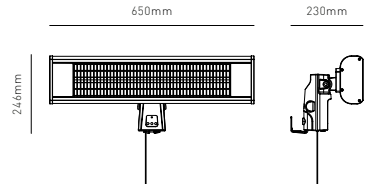

BLAZE

Wall Mounted Patio Heater

IP44 Rated
 2.4kg

Code	Description	Finish	Power (w)	Dimensions
ZR-32298-BLK	Blaze Wall Mounted Patio Heater	Black	1800	H:246mm W:650mm Proj:230mm