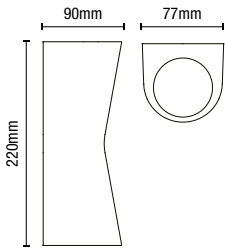

IP44

- Die-cast aluminium construction
- Available in 3 finishes

SKYE

Double Cone Up/Down Wall Light

Code	Description	Finish	Lamp	Dimensions
ZN-29347-SIL	Skye Double Cone Up/Down Wall Light	Silver	2 x 7W max LED GU10	H:220mm W:77mm Proj:90mm
ZN-29347-BLK		Black		
ZN-29347-ANTH		Anthracite		

130 Lumens

IP44

- Remote control operated
- Steel construction
- 5W RGB LED module (SMD)
- K: 4000
- Lm: 130
- Hrs: 20,000

ASHBY

RGB LED Up/Down Light

Code	Finish	Description	Power (w)	Colour (k)	Total Flux (lm)	Dimensions
ZN-31765-BLK	Black	Ashby RGB LED Up/Down Wall Light	5W	RGB	130	H:180mm W:65mm Proj:115mm