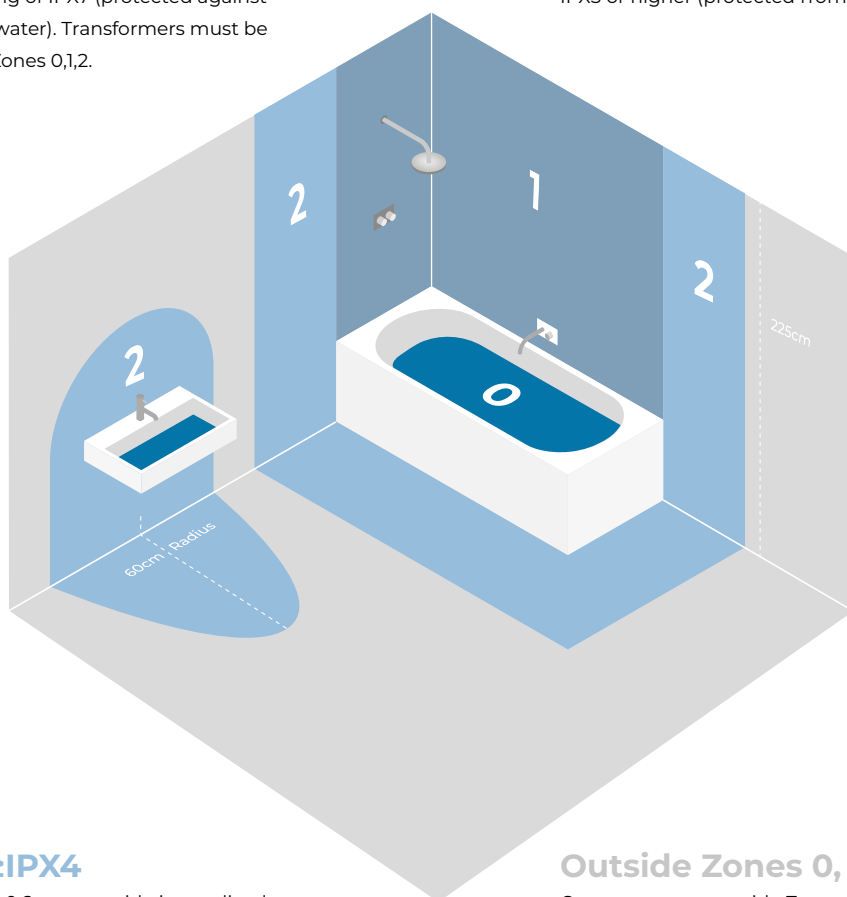

BATHROOM ZONING

WHAT IS BATHROOM ZONING?

All bathroom lighting installations must comply to the guidelines set out in Amendment 1 of the 17th edition of the IEE Wiring Regulations (BS7671). The bathroom is divided into zones, with prescribed minimum IP ratings for the light fittings in each zone. To illustrate IP zoning regulations, the bathroom area is divided up into areas or 'ZONES'. Light fittings are then assigned an 'IP rating' which indicates how much protection they provide against ingress of water and other particles. Each zone has a minimum IP requirement that must be met if a fitting is to be installed in this area.

Zone 0 $\geq$ IPX7

Inside bath or shower. Only 12V AC rms or 30V ripple-free DC SELV fittings with a minimum rating of IPX7 (protected against immersion in water). Transformers must be sited outside Zones 0,1,2.

Zone 1 $\geq$ IPX5

The area above the bath or shower up to a height of 2.25 metres. Fittings must be rated at IPX5 or higher (protected from jets of water).

Zone 2 $\geq$ IPX4

Covers an area 0.6 metres wide immediately next to, and all around Zone 1. The 60cm area around washbasins should also be treated as zone 2. The minimum rating is IPX4. If there is a likelihood of water jets being used for cleaning purposes in Zone 2, a minimum of IPX5 is required.

Outside Zones 0, 1 & 2

Covers any area outside Zones 0, 1 and 2. There is no IP requirement in this zone. Bathrooms are allowed to contain a socket outlet, this must be located 3 metres outside Zone 1. Lighting circuits and any socket-outlet circuit in a room containing a bath and/or shower must be provided with 30mA RCD protection.