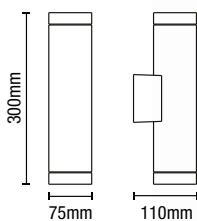

NEW

IP65

- Die-cast aluminium construction
- Available in 2 finishes