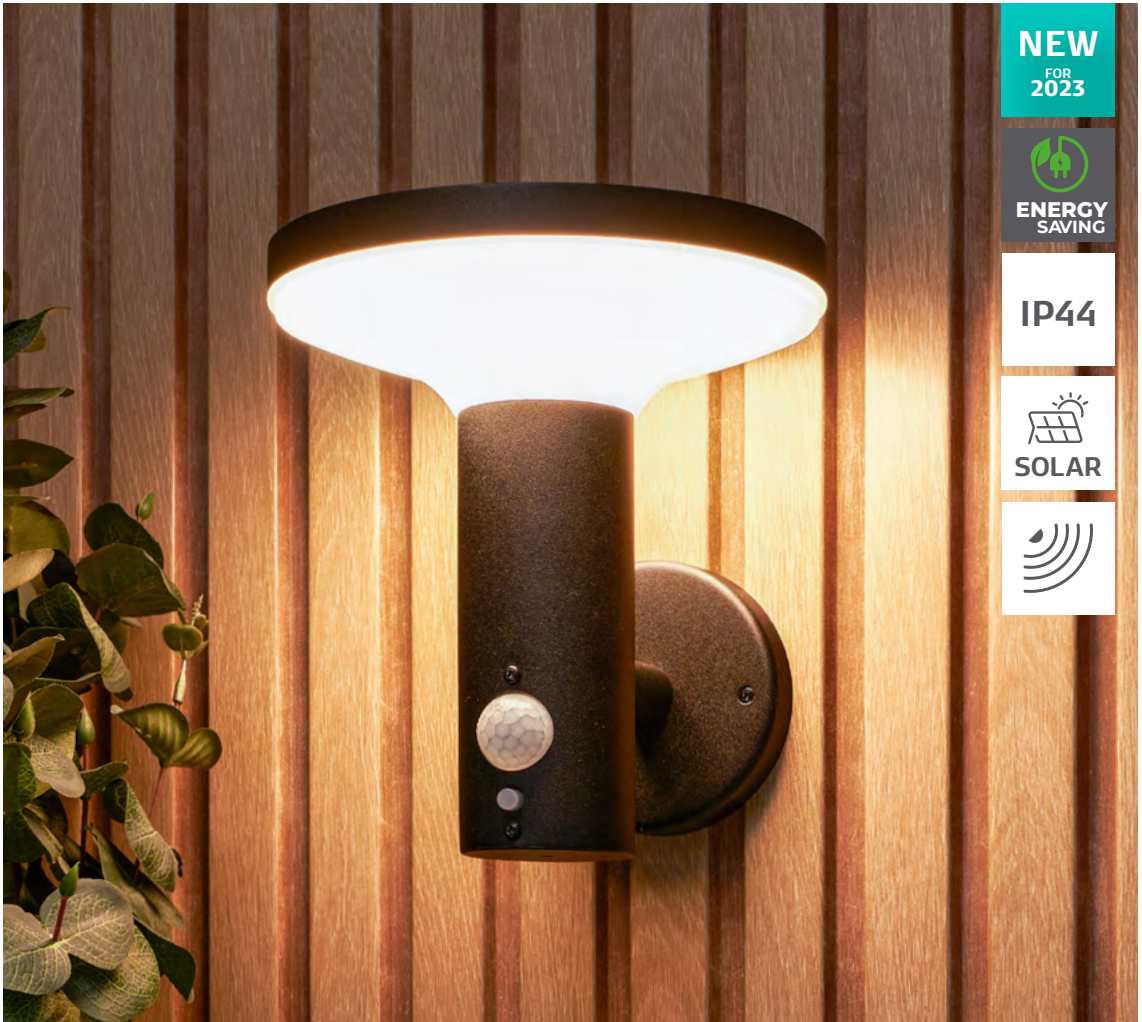

- 3 Modes: a) Always ON 60lm b) Always ON 60lm, Motion Detected 240lm 25secs c) Always OFF, Motion Detection Detected 600lm 25secs d) OFF
- Stainless steel (201) & PC construction
- Integrated solar panel allows installation in areas with no mains power
- Energy saving solar powered LED light
- 8-12m detection distance
- Charge lasts up to 8 hours after full charge
- IP44 weather resistant