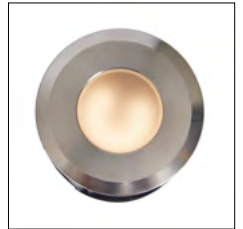

NEW
FOR
2023

IP65

- Supplied with IR remote control
- Stainless steel (201), ABS & Glass construction
- Solar panel has 4m cable until first lamp then 2m spacing between each lamp
- Energy saving solar powered LED light
- Solar panel can be spike or deck mounted
- IP65 weather resistant