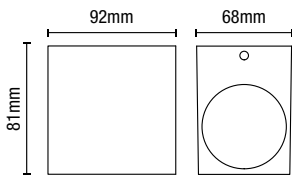

IP44

- IP44 rated
- Available in 2 finishes

FLEET

Square Downlight

Code	Finish	Description	Lamp	Dimensions
ZN-31758-ANTH	Anthracite	Fleet Square Downlight	1 x 7W max LED GU10	Proj:92mm W:68mm H:81mm
ZN-31758-SIL	Silver