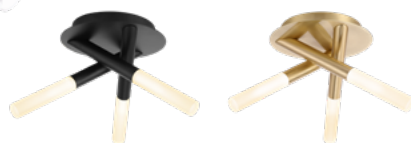

PORTO Semi Flush

Code	Finish	Description	Lamp	Dimensions
SPA-31309-CHR	Chrome	Porto 1 Light Semi-Flush	1 x 10W max LED E27 GLS	H:340mm Dia:250mm
SPA-31309-MBLK	Matt Black			
SPA-31309-SBRS	Brass			

IP44