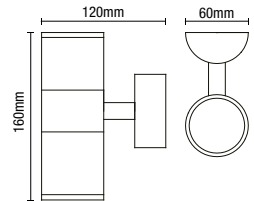

ISLAY Up/Down Wall Light

IP44 Rated
Class 1
0.7kg

Code	Description	Finish	Lamp	Dimensions
CZ-29320-SST	Islay Up/Down Wall Light	Stainless Steel	2 x 7W max LED GU10	H:160mm W:70mm Proj:120mm
CZ-29320-BLK		Black		
CZ-29320-ANTH		Anthracite