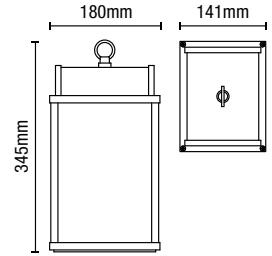

- Stainless steel construction
- Durable polycarbonate shade
- Available in 2 finishes

IP44

LEONIS

Wall Lantern

IP44
Rated

Class 1

0.83kg

Code	Description	Finish	Lamp	Dimensions
ZN-34002-SST	Leonis Wall Lantern	Stainless Steel	1 x 10W max LED E27 GLS	H:220mm W:127mm Proj:190mm
ZN-34003-BLK		Black		

IP44

- Die-cast aluminium construction
- Frosted glass
- Hook feature

CHARLOTTE

Frame Wall Lantern

Code	Description	Finish	Lamp	Dimensions
ZN-38603-BLK	Charlotte Frame Wall Lantern	Black	1 x 10W max LED E27 GLS	Proj:141mm W:180mm H:345mm