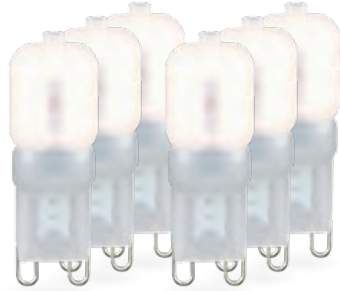

▼
WARM
WHITE

180
LUMEN

6
PACK

▼
COOL
WHITE

180
LUMEN