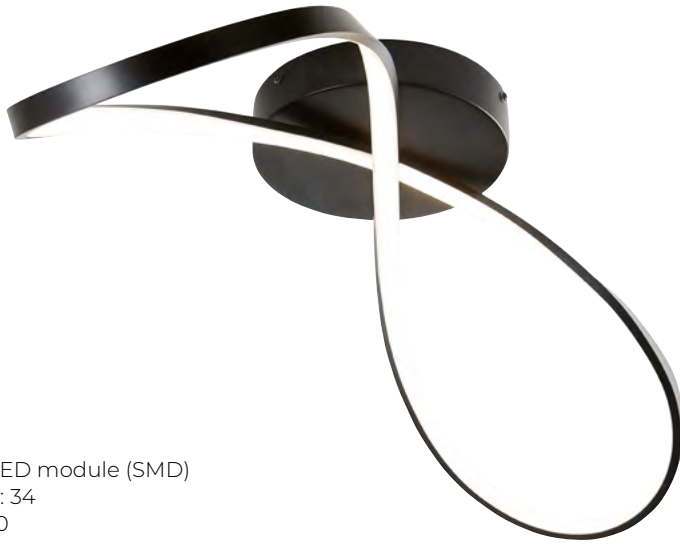

**1000
Lumens**

IP44