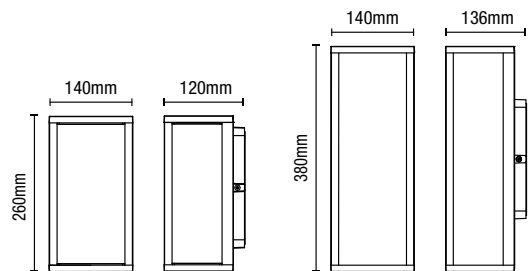

IP44

- Die-cast aluminium construction
- Contemporary styling

CHINON

Panel Light Box Lantern

IP44

Rated

Class 1

Code	Description	Finish	Weight	Lamp	Dimensions
ZN-38640-BLK	Chinon Panel Box Lantern	Black	1.45kg	1 x 10W max LED E27 GLS	Proj:140mm W:140mm H:260mm
ZN-38641-BLK	Chinon Panel 2LT Box Lantern	Black	2.05kg	2 x 10W max LED E27 GLS	Proj:136mm W:140mm H:380mm