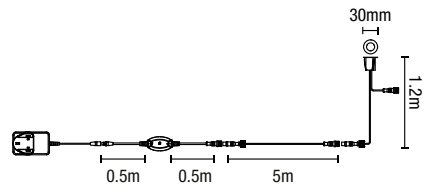

AUBIN

Deck light kit

IP67 Rated
Class 3
0.414kg

Code	Finish	Description	Power (w)	Colour (k)	Total Flux (lm)	Dimensions
ZN-40063	Stainless Steel	Aubin Deck Light Kit	10x 0.5W	3000k	80	Dia:30mm Proj:1200mm
ZN-40064				6500k