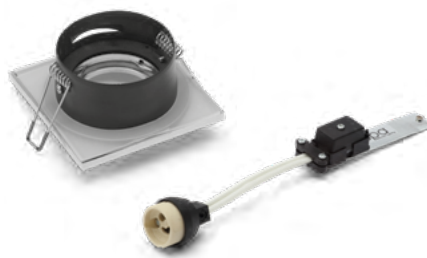

CALI

Square Tiltable Downlight

IP65
Rated

78mm
Cut-out

Class 2

0.17kg

Code	Description	Finish	Lamp	Dimensions
SPA-38577-BRCOP	Cali Square Tiltable Downlight	Brushed Copper	1 x 7W max LED GU10	L:82mm W:82mm H:115mm Cutout:78mm
SPA-35724-MWHT		Matt White		
SPA-35725-MBLK		Matt Black		
SPA-35727-CHR		Chrome		
SPA-35723-SBRS		Satin Brass		
SPA-35726-SCHR		Satin Chrome