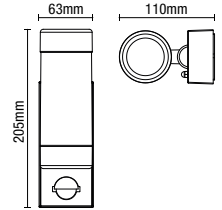

IP65

- Polycarbonate construction
- Corrosion resistant
- PIR sensor
- 6m Detection Distance

NESO

Up/Down Wall Light with PIR

IP65
Rated

PIR
Sensor

Class 2

Code	Description	Lamp	Dimensions
CZ-31744-BLK	Neso Up/Down Wall Light	2 x 7W Max LED GU10	Proj:110mm W:63mm H:205mm

IP65