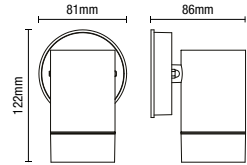

IP65

- Polycarbonate construction
- Corrosion resistant

NESO Downlight

IP65 Rated
Class 2

Code	Description	Lamp	Dimensions
CZ-25143-BLK	Neso Downlight	1 x 7W Max LED GU10	Proj:86mm W:81mm H:122mm

IP44

- Marine grade stainless steel (316) construction
- Corrosion resistant

316
Marine Grade Steel

ISLAY Up/Down Wall Light

IP44 Rated
Class 1
0.7kg

Code	Description	Finish	Lamp	Dimensions
CZ-29320-SST	Islay Up/Down Wall Light	Stainless Steel	2 x 7W max LED GU10	H:160mm W:70mm Proj:120mm
CZ-29320-BLK		Black		
CZ-29320-ANTH		Anthracite