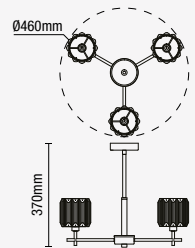

PEGASI

3 Light Flush Chandelier

Code	Description	Lamp	Dimensions
SPA-33974-CHR	Pegasi 3 Light Semi-flush	3 x 3W max LED G9	H:370mm Dia:460mm