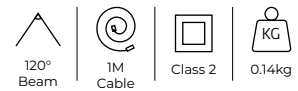

Code	Description	Lamp	Kelvin	Lumen	Dimensions
CUL-25318	Laghetto Under Cabinet Light	1.5W LED	3000	130	Dia:75mm Proj:26mm
CUL-21625	Laghetto Under Cabinet Light	1.5W LED	4000	140	Dia:75mm Proj:26mm
CUL-25218	Laghetto Under Cabinet Light	1.5W LED	6000	150	Dia:75mm Proj:26mm

- Mains connected - no driver required
- Brushed satin nickel finish with opal polycarbonate diffuser
- Available in 3000K/4000K/6000K
- 1.5W LED module (SMD)
- Lm/W: 100