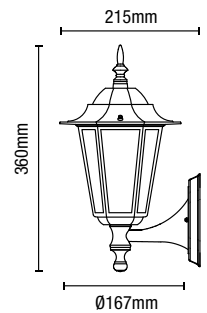

WOKING Wall Lantern

Code	Description	Lamp	Dimensions
ZN-31807-TBLK	Woking Wall Lantern	1 x 10W max LED E27 GLS	Proj:180mm W:110mm H:380mm

IP44

- Stainless steel construction
- Polycarbonate diffuser

CARNAC

Up or Down Wall Lantern

Code	Description	Finish	Lamp	Dimensions
ZN-38630-BLK	Carnac Wall Lantern	Black	1 x 10W max LED E27 GLS	Proj:148mm W:83mm H:280mm

IP44

- Traditional style outdoor lantern
- Die-Cast Aluminium/Glass
- PIR sensor option available
- 2 colour options