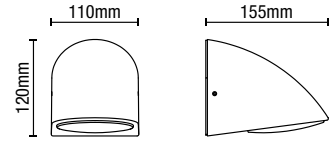

IP44

- IP44 rated
- Die-cast aluminium construction

NEVIS

Downlight

Code	Finish	Description	Lamp	Dimensions
ZN-35740-BLK	Black	Nevis Downlight	1 x 7W max LED GU10	H:120mm W:110mm Proj:155mm

900 Lumens

IP65

- Die-cast aluminium construction
- 16W COB LED
- K: 4000
- Lm: 900
- Lm/W: 56.25

KITT

LED Halo Wall Light

Code	Finish	Description	Power (w)	Colour (k)	Total Flux (lm)	Efficiency (lm/W)	Dimensions
ZN-35739-BLK	Black	Kitt LED Halo Wall Light	16W	4000k	900	56.25	H:100mm W:200mm Proj:245