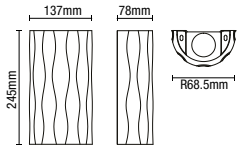

Code	Lamp	Dimensions
INL-38611-WHT	1 x 6W max LED E14 Candle	H:170mm W:3535mm Proj:158mm

- White plaster finish
- Integral LED option

PAINT
TO MATCH
DECOR

TOLEDO

Wall Uplighter

Class 1

1.2kg

Code	Lamp	Dimensions
INL-38612-WHT	2 x 7W max LED GU10	H:245mm W:137mm Proj:78mm
INL-38613-WHT	2 x 3W integral LED	H:245mm W:137mm Proj:78mm