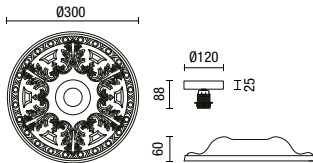

Code	Lamp	Dimensions
INL-38611-WHT	1 x 6W max LED E14 Candle	H:170mm W:3535mm Proj:158mm

- White plaster finish
- Integral LED option

PAINT
TO MATCH
DECOR

TOLEDO

Wall Uplighter

Class 1

1.2kg

Code	Lamp	Dimensions
INL-38612-WHT	2 x 7W max LED GU10	H:245mm W:137mm Proj:78mm
INL-38613-WHT	2 x 3W integral LED	H:245mm W:137mm Proj:78mm