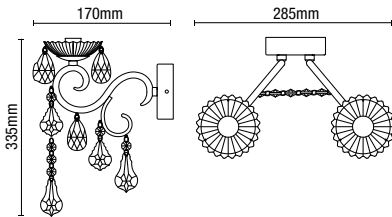

IP44

- Clear glass crystal droplets
- Available in chrome & brass