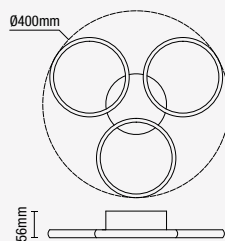

CHIOS

LED Ceiling Light

IP44
Rated

Non
Dimmable

4000K
CW

Class 2

0.8kg

Code	Finish	Description	Power (w)	Colour (k)	Total Flux (lm)	Dimensions
SPA-36129-CHR	Chrome	Chios LED Ceiling Light	26W	4000k	900	H:56mm Dia:400mm