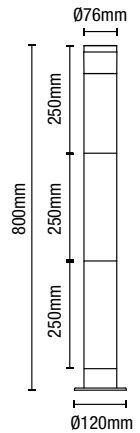

200
Lumens

IP44

- Stainless steel construction
- Floor mounted
- Other matching items available
- Available in 2 finishes
- 3 variable heights - 300 / 550 / 800mm
- 4W LED module (SMD)
- K: 3000
- Lm: 200
- Lm/W: 50

POLLUX LED Post Light

Code	Finish	Description	Power (w)	Colour (k)	Total Flux (lm)	Dimensions
ZN-33394-BLK	Black	Pollux LED Post Light	4W LED	3000K	200	H:800mm Dia:120mm
ZN-33394-SST	Stainless Steel