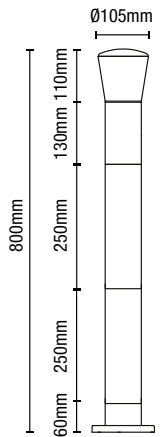

GAMMA

Post Light

Code	Description	Finish	Lamp	Dimensions
ZN-39173-ANTH	Gamma Post Light	Anthracite	1 x 10W max LED E27 GLS	H:800mm Dia:105mm
ZN-39173-BLK		Black