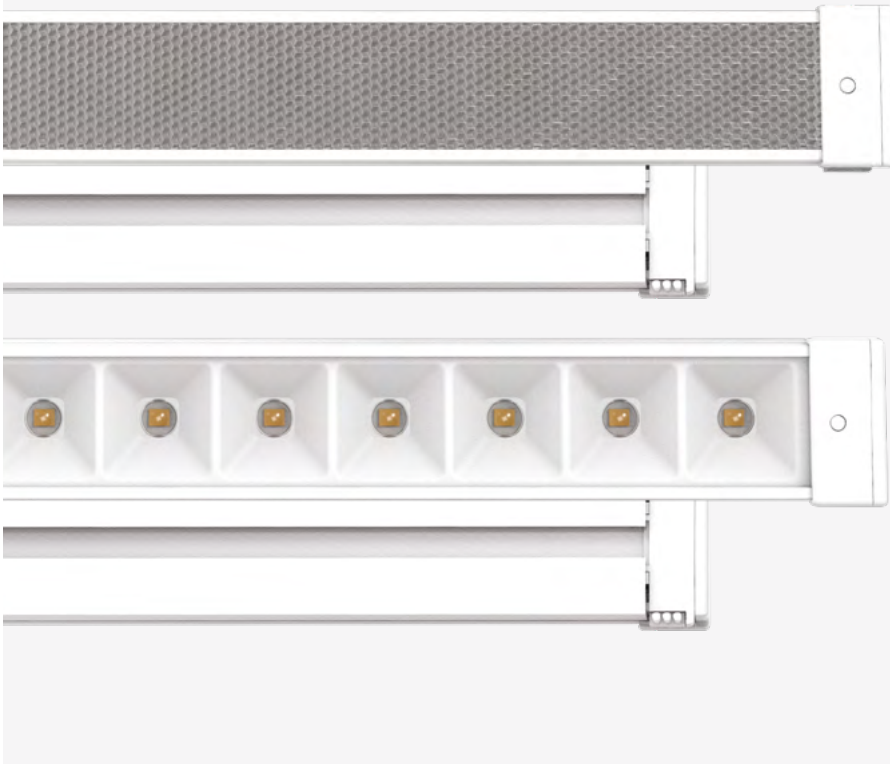

Works with different tile edges:

15mm T-Grid Bar

24mm T-Grid Bar

Remarkable installation savings:

Installation steps:

**Upto
3700
Lumens**

- An innovative lighting fixture that takes the place of LED panels
- Engineered to work with 15mm , 24mm & 25mm T-Grid ceilings
- Simple to install (Up to 60% faster Installation)
- Reduces installation costs
- Even light distribution
- Improves ceiling appearance