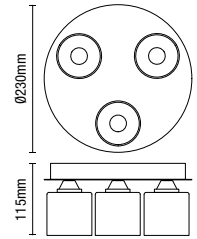

IP44

- Available in satin brass/champagne glass or chrome/smoked glass

PATRAS

3 Light Plate Ceiling Light

IP44
Rated

Class 2

1.05kg

Code	Finish	Description	Lamp	Dimensions
SPA-35809-CHAMP	Satin Brass/Champagne	Patras 3 Light Plate Ceiling Light	3 x 3W max LED G9	H:115mm Dia:230mm
SPA-35809-CHR	Chrome/Smoke			

IP44

- Available in satin brass/champagne glass or chrome/smoked glass

PATRAS

4 Light Bar Ceiling Light

IP44
Rated

Class 2

1.35kg

Code	Finish	Description	Lamp	Dimensions
SPA-35810-CHAMP	Satin Brass/Champagne	Patras 4 Light Bar Ceiling Light	4 x 3W max LED G9	H:115mm W:460mm Proj:100mm
SPA-35810-CHR	Chrome/Smoke