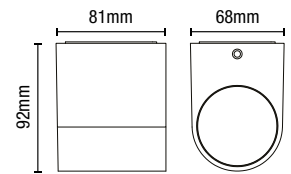

ANTAR

Up/Down Light

Code	Finish	Description	Lamp	Dimensions
ZN-20930-BLK	Black	Antar Up/Down Wall Light	2 x 7W max LED GU10	Proj:92mm W:68mm H:150mm
ZN-20930-SIL	Silver			

IP44