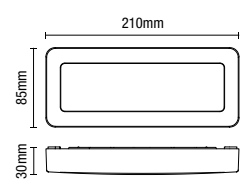

BREEZ

Surface Brick/Guide Light

IP65 Rated
4000K CW
Class 2
0.19kg

Code	Description	Power (w)	Colour (k)	Total Flux (lm)	Efficiency (lm/W)	Dimensions
CZ-29191-ATR	Breez Surface Brick/Guide Light	3W	4000k	290	93	Proj:30mm W:210mm H:85mm