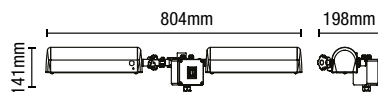

TOPAZ

2 x 800W Parasol Heater

Code	Description	Finish	Power (w)	Dimensions
ZR-37448-BLK	Topaz Parasol Heater	Black	2 x 800	H:2141mm W:804mm Proj:198mm