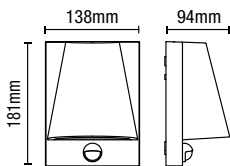

- PIR sensor option available