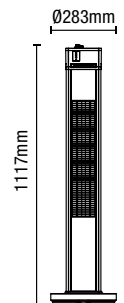

BLAZE

Standing Patio Heater

3 Heat
Settings

IP55
Rated

7.8kg

Code	Description	Finish	Power (w)	Dimensions
ZR-32300-BLK	Blaze Standing Patio Heater	Black	1600	H:1117mm Dia:283mm