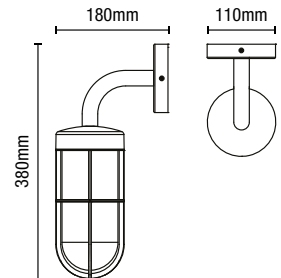

IP44

- Vintage styling
- Stainless steel finish

KARI Porch Lantern

Code	Description	Lamp	Dimensions
ZN-24507-SST	Kari Porch Lantern	1 x 10W max LED E27 GLS	H:310mm Dia:145mm

IP44

- Vintage styling
- Black satin finish