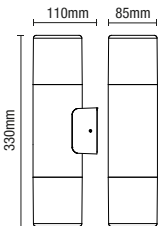

BEATA Downlight

Code	Description	Shape	Lamp	Dimensions	Weight
ZN-41099-GRYSMK	Beata Downlight	Round	1 x 10W max LED E27 GLS	W:85mm H:172mm Proj:118mm	0.448kg
ZN-41100-GRYSMK		Square		W:83mm H:165mm Proj:111mm	0.53kg

NEW
FOR
2023

IP44

- Aluminium & PC construction

BEATA Up/Down Wall Light