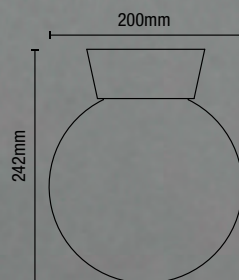

YORK

Globe Post Lantern

Code	Description	Lamp	Dimensions
CZ-31812-BLK	York Globe Wall Lantern	1 x 10W max LED E27 GLS	Dia:220mm H:405mm

IP44

- Polycarbonate construction
- Corrosion resistant
- Contemporary styling
- Vandal resistant materials