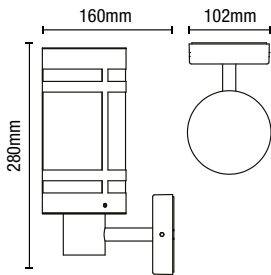

NEW

IP44

- Stainless steel [201] construction
- Available in 2 finishes
- Mesh insert design