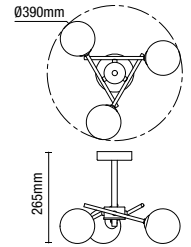

IP44

• Available in chrome or satin brass

LINDOS

3 Light Ceiling Light

Code	Finish	Description	Lamp	Dimensions
SPA-35836-CHR	Chrome/Smoke	Lindos 3 Light Ceiling Light	3 x 3W max LED G9	H:265mm Dia:390mm
SPA-35836-SBRS	Satin Brass/Opal			

IP44

• Available in chrome or satin brass

LINDOS

5 Light Ceiling Light

Code	Finish	Description	Lamp	Dimensions
SPA-35837-CHR	Chrome/Smoke	Lindos 5 Light Ceiling Light	5 x 3W max LED G9	H:275mm Dia:465mm
SPA-35837-SBRS	Satin Brass/Opal