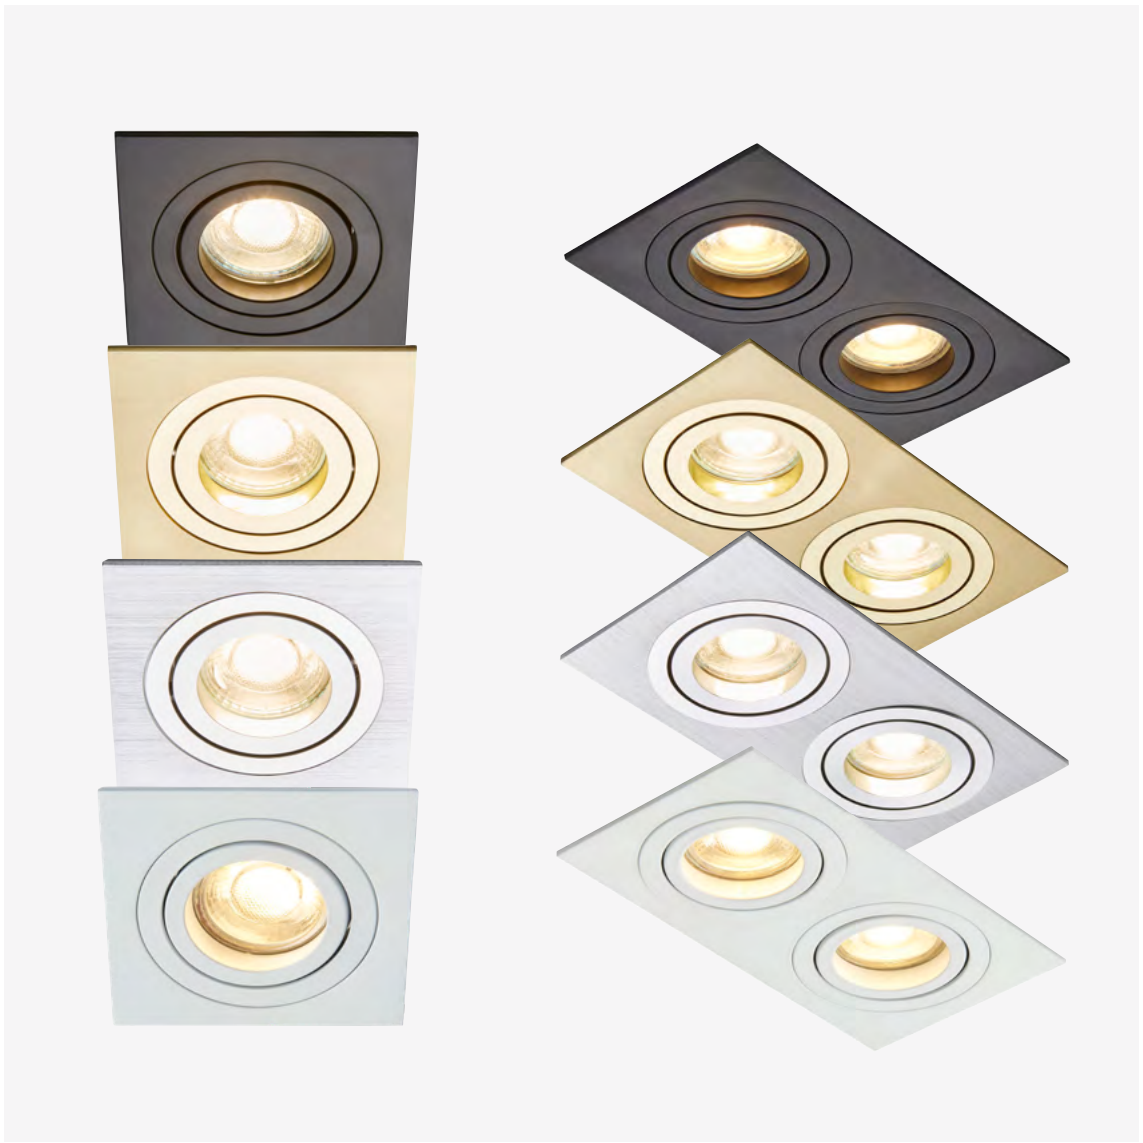

PASTO

Adjustable Downlight

Code	Description	Finish	Lamp	Dimensions
INL-38617-BLK	Pasto Single Adjustable Downlight	Black	1 x 7W max LED GU10	L:92mm W:92mm H:3mm Cutout:80mm
INL-38617-POLBRS		Polished Brass		
INL-38617-POLSIL		Polished Silver		
INL-38617-WHT		White		
INL-38618-BLK	Pasto Double Adjustable Downlight	Black	2 x 7W max LED GU10	L:174mm W:92mm H:3mm Cutout:160 x 80mm
INL-38618-POLBRS		Polished Brass		
INL-38618-POLSIL		Polished Silver		
INL-38618-WHT		White