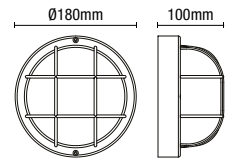

IP44

- Durable polycarbonate construction with glass cover
- Corrosion resistant
- Protective grille

MARS

Round Bulkhead

IP44 Rated
Class 2
0.69kg

Code	Description	Lamp	Dimensions
CZ-20947-BLK	Mars Round Bulkhead	1 x 10W max LED E27 GLS	Proj:100mm Dia:180mm

IP44

- Durable polycarbonate construction with glass cover
- Corrosion resistant
- Protective grille

PUCK

Oval Eyelid Bulkhead

IP44 Rated
Class 2
1.06kg

Code	Description	Lamp	Dimensions
CZ-25142-BLK	Puck Oval Eyelid Bulkhead	1 x 10W max LED E27 GLS	Proj:110mm W:260mm H:150mm