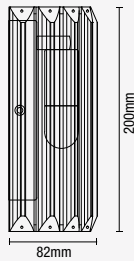

IP44

SPA-33931-CHR