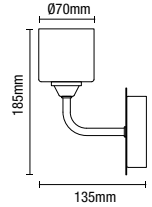

IP44

- Available in satin brass/champagne glass or chrome/smoked glass

PATRAS

1 Light Wall Light

Code	Finish	Description	Lamp	Dimensions
SPA-35811-CHAMP	Satin Brass/Champagne	Patras 1 Light Wall Light	1 x 3W max LED G9	H:185mm W:110mm Proj:135mm
SPA-35811-CHR	Chrome/Smoke			

IP44

- Twisted style glass shades
- Available in satin brass or chrome

VERIA

2 Light Wall Light

Code	Finish	Description	Lamp	Dimensions
SPA-35830-SBRS	Satin Brass/Clear	Veria 2 Light Wall Light	2 x 3W max LED G9	H:320mm W:245mm Proj:135mm
SPA-35830-CHR	Chrome/Smoke