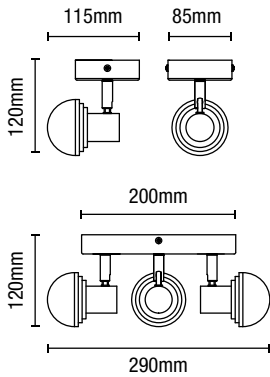

IP44

**Upto
960
Lumens**