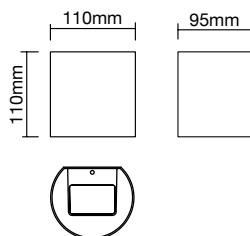

620
Lumens

IP54

- Die-cast aluminium construction
- Wall mounted
- 8W LED
- K: 4000
- Lm: 620
- Lm/W: 77.5