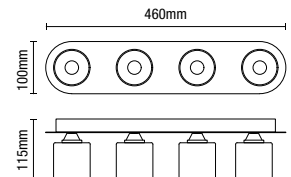

- Available in satin brass/champagne glass or chrome/smoked glass

PATRAS

4 Light Bar Ceiling Light

IP44
Rated

Class 2

1.35kg

Code	Finish	Description	Lamp	Dimensions
SPA-35810-CHAMP	Satin Brass/Champagne	Patras 4 Light Bar Ceiling Light	4 x 3W max LED G9	H:115mm W:460mm Proj:100mm
SPA-35810-CHR	Chrome/Smoke