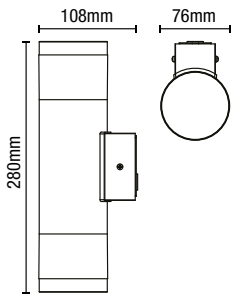

- Stainless steel and polycarbonate construction
- Matching bollard light available
- 2 x 4W LED module (SMD)
- Lm/W: 100
- 30,000 hours lifetime

NEW

400 Lumens

IP44

POLLUX

Wall Light

IP44 Rated |
3000K WW |
Class 1 |
0.56kg

Code	Finish	Description	Power (w)	Colour (k)	Total Flux (lm)	Dimensions
ZN-39998-BLK	Black	Pollux Up/Down Wall Light	8W	3000k	400	H:280mm W:76mm Proj:108mm
ZN-39998-SST	Stainless Steel					

- Stainless steel and polycarbonate construction
- Matching bollard light available
- 4W LED module (SMD)
- K: 3000
- Lm: 200
- Lm/W: 50

200 Lumens

IP44

POLLUX

Angled Wall Light

IP44 Rated |
3000K WW |
Class 1 |
0.35kg

Code	Finish	Description	Power (w)	Colour (k)	Total Flux (lm)	Dimensions
ZN-38615-BLK	Black	Pollux Angled Wall Light	4W	3000k	200	Dia:76mm H:205mm
ZN-38615-SST	Stainless Steel