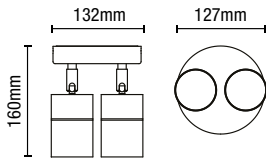

- IP44 rated
- Constructed from [201] stainless steel and clear glass
- Screw in spike or deck mount included
- Cable length: 500mm
- Available in 2 finishes

IP44

LETO Dual Mount Ground Spotlight

Code	Finish	Description	Lamp	Dimensions
ZN-29180-SST	Stainless Steel	Leto Dual Mount Spotlight	1 x 7W max LED GU10	H:276mm W:60mm Proj:107mm
ZN-29180-BLK	Black			