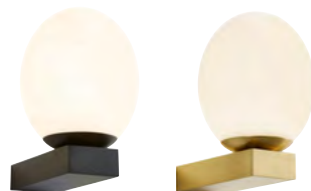

280
Lumens

IP44

- Aluminium construction with opal glass shade
- Available in 3 finishes
- 3W LED module (SMD)
- Lm/W: 93
- CRI: 80