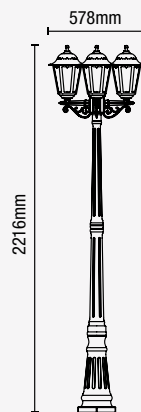

BIANCA

Triple Head Tall Post Lantern

Code	Description	Lamp	Dimensions
CZ-25149-BLK	Bianca Triple Head Tall Post Lantern	3 x 10W max LED E27 GLS	Dia: 578 H:2216mm