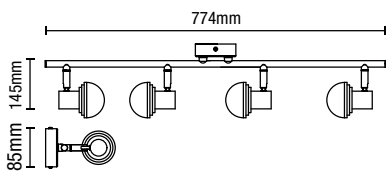

MILAN LED Spotlight

Code	Description	Power (w)	Colour (k)	Total Flux (lm)	Efficiency (lm/W)	Dimensions
SPA-31733-CHR	Milan 3 Light Spotlight	15W	3000k	960	64	L:255mm W:290mm H:120mm
SPA-31732-CHR	Milan Single Spotlight	5W	3000k	320	64	Proj:115mm W:85mm H:120mm