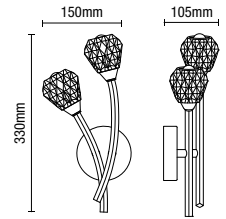

IP44

- Contemporary bathroom wall light
- Diamond cut glass designed shades

VOLOS

Wall Light

Code	Finish	Description	Lamp	Dimensions
SPA-35808-CHR	Chrome	Volos 2 Light Wall Light	2 x 3W max LED G9	H:330mm W:150mm Proj:105mm

IP44

- Contemporary bathroom ceiling light
- Diamond cut glass designed shades

VOLOS

Ceiling Light

Code	Finish	Description	Lamp	Dimensions	Weight
SPA-35782-CHR	Chrome	Volos 3 Light Ceiling Light	3 x 3W max LED G9	H:140mm Dia:360mm	1.15kg
SPA-35783-CHR	Chrome	Volos 5 Light Ceiling Light	5 x 3W max LED G9	H:152mm Dia:520mm	2.05kg