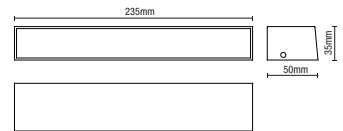

IP44

- IP44 rated
- Die-cast aluminium construction

MOKU

Up/Down Wall Light

Code	Finish	Description	Lamp	Dimensions
ZN-29992-BLK	Black	Moku Up/Down Wall Light	1 x 9W LED Max E27 GLS	H:94mm W:360mm Proj:78mm

480 Lumens

IP54

- Aluminium body with glass diffuser
- 9W LED module (SMD)
- K: 4000
- Lm: 408
- Lm/W: 53

CANNES

Linear Wall Light

Code	Finish	Description	Power (w)	Colour (k)	Total Flux (lm)	Dimensions
ZN-38636-ANTH	Anthracite	Cannes LED Linear Wall Light	9W	4000k	480	H:50mm W:235mm Proj:33mm