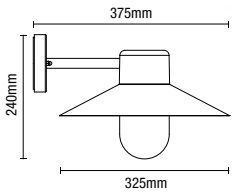

NEW
FOR
2023

IP44

- Steel & glass construction

CHESIL

Wall Lantern

Code	Description	Finish	Lamp	Dimensions
ZN-42095-BLK	Chesil Wall Lantern	Black	1 x 10W max LED E27 GLS	W:320mm H:240mm Proj:380mm

NEW
FOR
2023