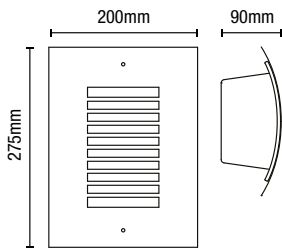

IP44

- IP44 rated
- Die-cast aluminium construction
- Traditional styled half lantern
- Available with or without photocell sensor

PERSEI Half Lantern

Code	Sensor	Description	Lamp	Dimensions
ZN-33994-BLK	-	Persei Half Lantern	1 x 10W max LED E27 GLS	H:372mm W:207mm Proj:110mm
ZN-33995-BLK	Photocell			