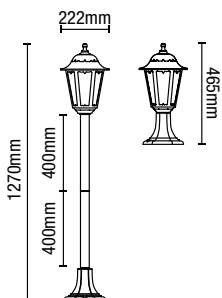

IP44

ADJUSTABLE
HEIGHT

- Polycarbonate construction
- Corrosion resistant
- Three height options:
1260mm/860mm/460mm

BIANCA

Post Lantern

Code	Description	Lamp	Dimensions
CZ-25148-BLK	Bianca Tall Post Lantern (3 Heights)	1 x 10W max LED E27 GLS	W:222mm H:1270mm