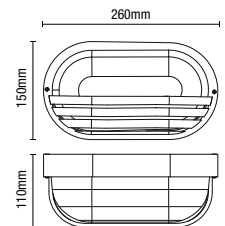

IP44

- Durable polycarbonate construction with glass cover
- Corrosion resistant
- Protective grille

PUCK

Oval Eyelid Bulkhead

 IP44 Rated
 Class 2
 1.06kg

Code	Description	Lamp	Dimensions
CZ-25142-BLK	Puck Oval Eyelid Bulkhead	1 x 10W max LED E27 GLS	Proj:110mm W:260mm H:150mm