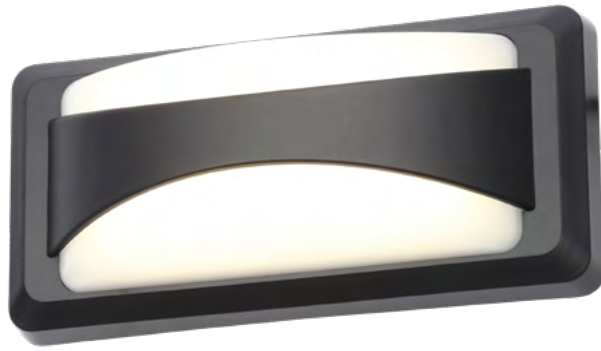

**590
Lumens**

IP65

- Polycarbonate construction
- Black finish with opal diffuser
- Corrosion resistant
- 12.5W LED module (SMD)
- Lm/W: 47
- Hrs: 20,000

POOLE LED Up/Down Wall Light

IP65 Rated
4000K CW
Class 2
0.32kg

Code	Description	Power (w)	Colour (k)	Total Flux (lm)	Efficiency (lm/W)	Dimensions
CZ-31749-BLK	Poole LED Up/Down Wall Light	12.5W	4000k	590	47	Proj:78mm W:230mm H:110mm

IP65

**300
Lumens**

- Polycarbonate construction
- Black finish with opal diffuser
- Corrosion resistant
- PIR sensor (option)
- 6m detection range
- 12.5W LED module (SMD)
- Lm/W: 47
- Hrs: 20,000

POOLE LED Wall Downlight

PIR Sensor
IP65 Rated
4000K CW
Class 2
0.32kg

Code	Description	Power (w)	Colour (k)	Total Flux (lm)	Efficiency (lm/W)	Dimensions
CZ-31752-BLK	Poole Downlight	6W	4000k	300	50	Proj:51mm W:220mm H:113mm
CZ-31747-BLK	Poole Downlight with PIR	6.5W	4000k	300	46	Proj:51mm W:220mm H:113mm