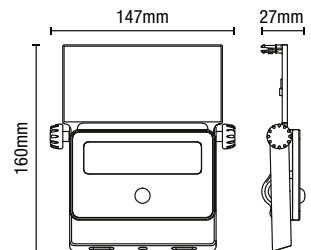

SOLAR

Security Sensor Light

IP44
Rated

6000K
DW

PIR
Sensor

Code	Finish	Description	Power (w)	Colour (k)	Total Flux (lm)	Efficiency (lm/W)	Dimensions
ZN-37052-BLK	Black	Solar Security Sensor Light	2W	6000k	200	100	H:160mm W:147mm Proj:134mm