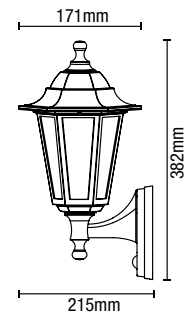

- Polycarbonate construction
- Corrosion resistant
- 6m Detection Distance
- Manual override function enables you to switch off PIR

BIANCA

Wall Lantern with PIR

IP44
Rated

PIR
Sensor

Class 2

0.84kg

Code	Description	Lamp	Dimensions
CZ-25150-BLK	Bianca Wall Lantern with PIR	1 x 10W max LED E27 GLS	Proj:215mm W:171mm H:382mm