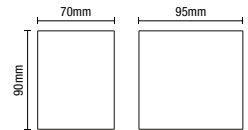

Code	Description	Power (w)	Colour (k)	Total Flux (lm)	Efficiency (lm/W)	Dimensions
CZ-31740-BLK	Derby LED Wedge with Hi-Lo Dimmer	21W	4000k	1260	60	Proj:139mm W:320mm H:138mm

IP44

- ABS construction
- Corrosion resistant