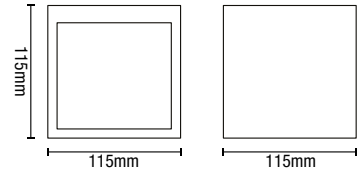

GETXO

Up/Down Wall Light

Code	Description	Finish	Lamp	Dimensions
INL-37226-WHT	Getxo Up/Down Wall Light	White	2 x 6W max LED E14 Candle	H:70mm W:350mm Proj:105mm

PAINT
TO MATCH
DECOR

- White plaster finish
- Can be painted to match decor