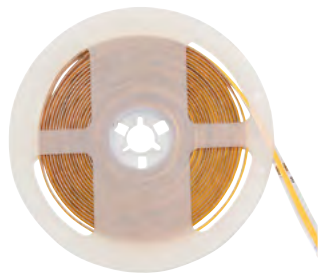

Upto
934
Lumens

- Flexible 12W/m LED COB tape
- CRI: >90
- Can be cut every 60mm
- 5m roll
- Available in warm white (3000k) and cool white (4000k)
- Plug & Play with Konect drivers
- Requires power cord
- Easy to install