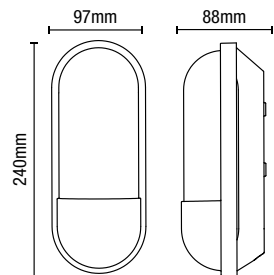

PILULE

Wall Light

IP54 Rated | Class 2 | 0.3kg

Code	Description	Finish	Lamp	Dimensions
CZ-38639-BLK	Pilule Wall Light	Black	1 x 10W max LED E27 GLS	W:97mm H:240mm Proj:88mm
CZ-38639-ANTH		Anthracite