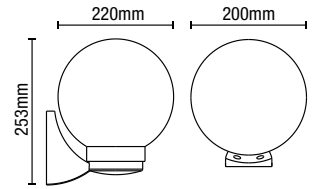

IP44

- Polycarbonate construction
- Corrosion resistant

YORK

Globe Wall Lantern

Code	Description	Lamp	Dimensions
CZ-31811-BLK	York Globe Wall Lantern	1 x 10W max LED E27 GLS	Proj:220mm W:200mm H:253mm

IP44