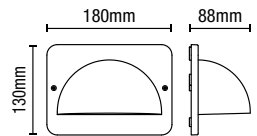

RENNES

LED Guide/Wall Light

IP54
Rated

4000K
CW

Class 1

0.4kg

Available in
3 colour options

Code	Finish	Description	Power (w)	Colour (k)	Total Flux (lm)	Dimensions
ZN-38622-ANTH	Anthracite	Rennes LED Guide/Wall Light	10W	4000k	280	H:130mm W:180mm Proj:88mm
ZN-38622-BLK	Black					
ZN-38622-WHT	White