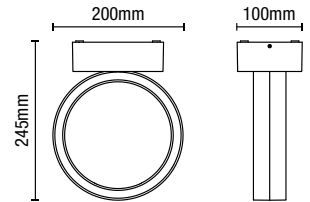

NEVIS

Downlight

Code	Finish	Description	Lamp	Dimensions
ZN-35740-BLK	Black	Nevis Downlight	1 x 7W max LED GU10	H:120mm W:110mm Proj:155mm

900 Lumens

IP65