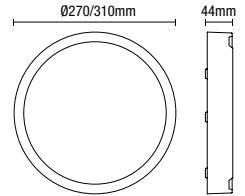

**Upto
1245
Lumens**

IP65

RIPON
LED Bulkhead

Code	Size	Description	Power (w)	Colour (k)	Total Flux (lm)	Efficiency (lm/W)	Dimensions
CZ-31745-BLK	Small	Ripon LED Bulkhead	15W	4000k	900	60	Proj:44mm Dia:270mm
CZ-31743-BLK	Large	Ripon LED Bulkhead	18W	4000k	1245	70	Proj:44mm Dia:310mm