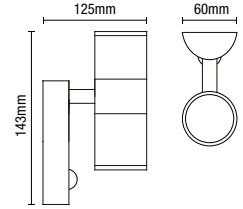

- Marine grade stainless steel (316) construction
- Corrosion resistant
- PIR sensor
- Adjustable lux and timer
- Detection Angle: 90°
- Detection Distance: 7m

ISLAY

PIR Up/Down Wall Light

Code	Description	Finish	Lamp	Dimensions
CZ-29319-SST	Islay PIR Up/Down Wall Light	Stainless Steel	2 x 7W max LED GU10	H:143mm W:60mm Proj:125mm
CZ-29319-BLK		Black		
CZ-29319-ANTH		Anthracite		

- Marine grade stainless steel (316) construction
- Corrosion resistant

ISLAY

Spotlight

Code	Description	Finish	Lamp	Dimensions
CZ-29321-SST	Islay Spotlight	Stainless Steel	1 x 7W max LED GU10	H:87mm W:60mm Proj:177mm
CZ-29321-BLK		Black		
CZ-29321-ANTH		Anthracite