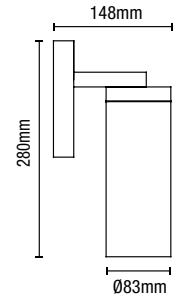

IP44

- Stainless steel construction
- Polycarbonate diffuser

CARNAC

Up or Down Wall Lantern

Code	Description	Finish	Lamp	Dimensions
ZN-38630-BLK	Carnac Wall Lantern	Black	1 x 10W max LED E27 GLS	Proj:148mm W:83mm H:280mm

IP44

- Traditional style outdoor lantern
- Die-Cast Aluminium/Glass
- PIR sensor option available
- 2 colour options

Without PIR

LIBOURNE

6 Panel Wall Lantern

Code	Description	Finish	Lamp	Dimensions
ZN-38605-BLK	Libourne Wall Lantern	Black	1 x 10W max LED E27 GLS	Proj:215mm W:167mm H:360mm
ZN-38605-WHT		White		
ZN-38606-BLK	Libourne Wall Lantern with PIR sensor	Black		
ZN-38606-WHT		White