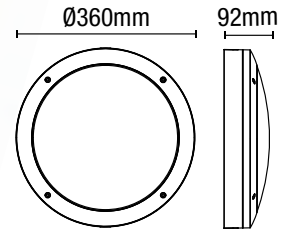

NEW

1700 Lumens

IP65