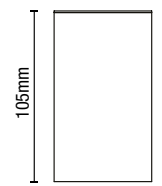

IP44

Ø60mm

- Constructed from [201] stainless steel
- Outdoor ceiling light ideal for porches
- Part of a full range of exterior fittings including, wall, ceiling, ground or spike
- 5 colour options

LETO Porch Light

Class 1

0.4kg

Code	Description	Finish	Lamp	Dimensions
ZN-37939-BLK	Leto Porch Light	Black	1 x 7W max LED GU10	H:105mm Dia:60mm
ZN-37939-ANTH		Anthracite		
ZN-37939-WHT		White		
ZN-37939-COP		Copper