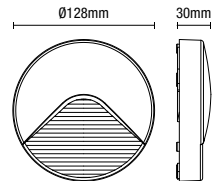

- Polycarbonate construction
- Anthracite finish
- Corrosion resistant
- 2W LED module (SMD)
- Lm/W: 90
- Hrs: 20,000

BREEZ

Surface Brick/Guide Light

IP65 Rated
4000K CW
Class 2
0.16kg

Code	Description	Power (w)	Colour (k)	Total Flux (lm)	Efficiency (lm/W)	Dimensions
CZ-29193-ATR	Breez Surface Brick/Guide Light	2W	4000k	180	90	Proj:30mm Dia:128mm