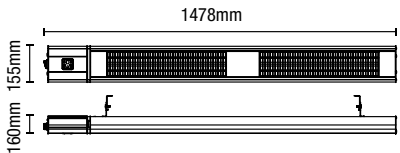

Outdoor Ceiling Mount Heater

3 Heat
Settings

IP55
Rated

7.8kg

Code	Description	Finish	Power (w)	Dimensions
ZR-37443-BLK	Jet Outdoor Ceiling Mount Heater	Black	2800	H:188mm W:1270mm L:195mm

3
HEAT
SETTINGS

IP65