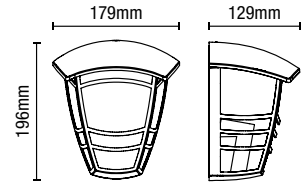

IP44

- Die-cast aluminium and polycarbonate construction
- IP44 rated
- Vintage style lantern
- Black satin finish

PERDITA

Half Lantern

Code	Description	Lamp	Dimensions
ZN-25464-BLK	Perdita Half Lantern	1 x 10W max LED E27 GLS	Proj:129mm W:179mm H:196mm

IP44

- Die-cast aluminium and polycarbonate construction
- IP44 rated
- Vintage style lantern
- Black satin finish

PERDITA

Curved Wall Lantern

Code	Description	Lamp	Dimensions
ZN-25463-BLK	Perdita Curved Wall Lantern	1 x 10W max LED E27 GLS	Proj:193mm W:170mm H:230mm