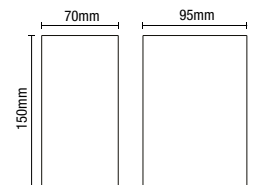

IONA Downlight

Code	Description	Lamp	Dimensions
CZ-35704-BLK	Iona Downlight	1 x 5W Max LED GU10	Proj:90mm W:70mm H:95mm

IP44

- ABS construction
- Corrosion resistant

IONA Up/Down Wall Light

Code	Description	Lamp	Dimensions
CZ-35705-BLK	Iona Up/Down Wall Light	2 x 5W Max LED GU10	Proj:95mm W:70mm H:150mm