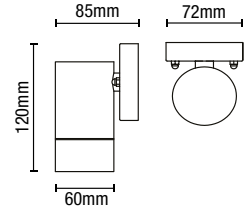

NEW

IP54

- Solid brass construction
- Available in 2 finishes