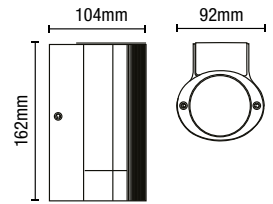

- IP44 rated
- Die-cast aluminium construction
- Black ridged finish
- Available with or without photocell sensor

HELIX Downlight

Code	Sensor	Description	Lamp	Dimensions
ZN-35593-BLK	-	Helix Down Light	1 x 7W max LED GU10	H:162mm W:92mm Proj:104mm
ZN-35686-BLK	Photocell			

- IP44 rated
- Die-cast aluminium construction
- Black ridged finish
- Available with or without photocell sensor

HELIX Up/Down Wall Light

Code	Sensor	Description	Lamp	Dimensions
ZN-35594-BLK	-	Helix Up/Down Wall Light	2 x 7W max LED GU10	H:233mm W:92mm Proj:104mm
ZN-35685-BLK	Photocell