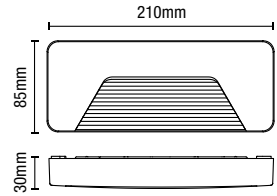

**280
Lumens**

IP65