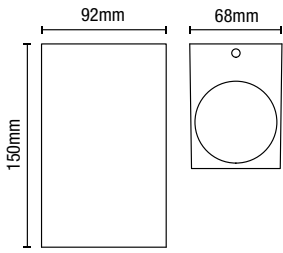

IP44

- IP44 rated
- Available in 2 finishes

FLEET

Square Up/Down Light

Code	Finish	Description	Lamp	Dimensions
ZN-31759-ANTH	Anthracite	Fleet Square Up/Down Wall Light	2 x 7W max LED GU10	Proj:92mm W:68mm H:150mm
ZN-31759-SIL	Silver