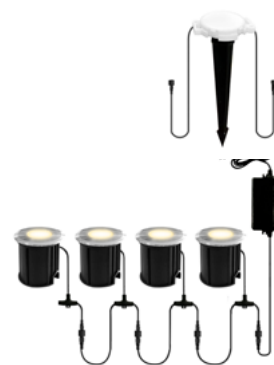

NEW
FOR
2023

250
Lumens
Per Lamp

IP65

- Plug and play 24V garden deck light kit with add-ons available
- Add extra spikes to the circuit for added coverage - upto 8 spikes max
- 2m spacing between spikes as standard
- 6.2m between plug and first head
- Tough H05RN-F rubber cable
- IP65 rated (adaptor rated to IP20)
- Plug adapter requires IPX5 minimum housing if plugged in externally
- Add on photocell sensor available for auto on/off function at dusk/dawn
- 5m extension cable available