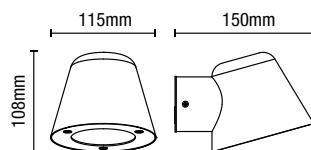

IVES

Post Light | Wall Light

Code	Description	Finish	Lamp	Dimensions	Weight
ZN-42097-BLK	Ives Wall Light	Black	1 x 7W max LED GU10	L:150mm W:115mm H:108mm	0.4kg
ZN-42098-BLK	Ives Post Light	Black		L:240mm W:128mm H:700mm	1.14kg