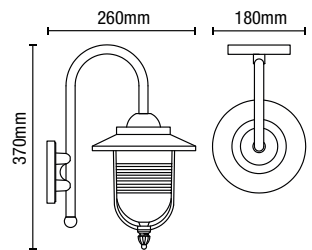

ERIS

Fisherman's Lantern

Available in 5 colour options

Code	Description	Finish	Lamp	Dimensions
ZN-20957-BLK	Eris Fisherman's Lantern	Black	1 x 10W max LED E27 GLS	Proj:260mm W:180mm H:370mm
ZN-20957-PBLU		Pale Blue		
ZN-20957-MNT		Mint		
ZN-20957-DOVG		Dove Grey		
ZN-20957-IVO		Ivory