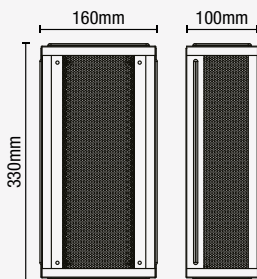

NEW

IP44

- Contemporary box lantern
- Available in 3 finishes
- Mesh insert design

CUBA

Box Lantern with Mesh Insert

Code	Description	Finish	Lamp	Dimensions
ZN-40002-ANTH		Anthracite/Silver Insert		
ZN-40002-BLK	Minerva Box Lantern with Mesh Insert	Black/Brass Insert	1 x 10W max LED E27 GLS	W:160mm H:330mm Proj:100mm
ZN-40002-SIL		Silver/Black Insert