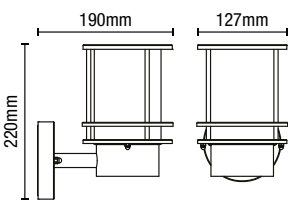

brass mesh

stainless steel mesh

GADA Wall Light

IP44
Rated

Class 1

0.75kg

Code	Description	Finish	Lamp	Dimensions
ZN-40004-BLK/BRS	Gada Wall Light	Black with Brass Mesh	1 x 10W max LED E27	W:102mm H:280mm Proj:160mm
ZN-40004-BLK/SST		Black with Stainless Steel Mesh		