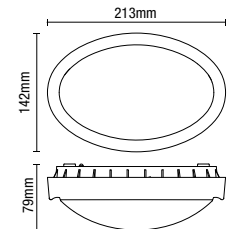

- Polycarbonate and ABS construction
- Corrosion resistant
- Can be wall or ceiling mounted
- 8W LED module (SMD)
- Lm/W: 63
- Hrs: 20,000

OXFORD
Oval LED Bulkhead

Code	Description	Power (w)	Colour (k)	Total Flux (lm)	Efficiency (lm/W)	Dimensions
CZ-31751-BLK	Oxford Oval Bulkhead	8W	4000k	510	63	H:142mm W: 213mm Proj:79mm