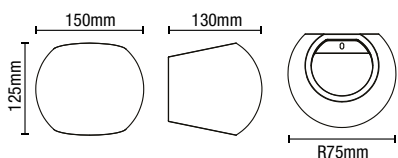

PAINT
TO MATCH
DECOR

- White plaster finish
- Can be painted to match decor

MARTOS

Up/Down Light

Code	Lamp	Dimensions
INL-37221-WHT	1 x 3W max LED G9	H:160mm W:100mm Proj:60mm

- White plaster finish
- Can be painted to match decor