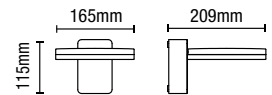

CORTE Wall Light

Code	Finish	Description	Power (w)	Colour (k)	Total Flux (lm)	Dimensions
ZN-38634-BLK	Black	Corte Wall Light	12W	4000k	700	H:115mm W:165mm Proj:209mm