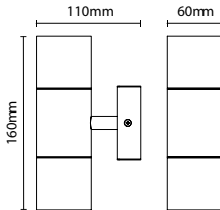

IP44

- IP44 rated
- Constructed from [201] stainless steel and clear glass
- Comes in 6 different finishes
- PIR & Photocell versions available