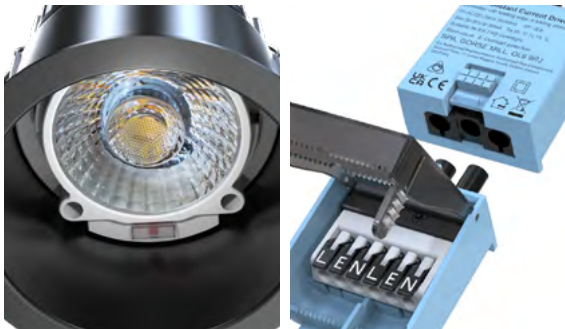

NEW

**900
Lumens**

4 CCT

**FAST
FIT**

- Dimmable
- Fire rated
- Colour changing technology
- Switch between 2700K 3000K/4000K/6000K
- Fast fit terminals
- 8W LED module (COB)
- Lm: 900
- Lm/W: 112.5
- CRI: 80
- Hrs: 50,000
- Anti-glare reflector