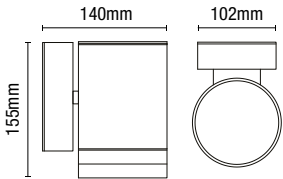

IP44

- IP44 rated
- Die-cast aluminium construction Anthracite finish
- Available with or without photocell sensor

• Photocell option available

LENS

Up/Down Wall Light

Code	Sensor	Description	Lamp	Dimensions
ZN-29189-ATR	-	Lens Up/Down Wall Light	2 x 7W max LED GU10	H:187mm W:102mm Proj:140mm
ZN-34042-ANTH	Photocell			

IP44

- IP44 rated
- Die-cast aluminium construction Anthracite finish
- Available with or without photocell sensor

• Photocell option available

LENS

Downlight

Code	Sensor	Description	Lamp	Dimensions
ZN-29190-ATR	-	Lens Downlight	1 x 7W max LED GU10	H:155mm W:102mm Proj:140mm
ZN-34043-ANTH	Photocell