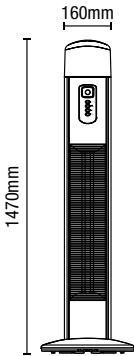

IP55

CCT

- 2 heat settings: 1480/2960W
- Carbon fibre heating technology
- Large, effective heating area of up to 30m²
- PIR economy system
- IP55 rated
- 12W LED Colour changing light: Warm/Daylight/Cool
- Gun metal hammered finish with fabric flocked grille with storage cover
- Magnetic remote control

AMBER

Floor Standing Outdoor Heater

2 Heat Settings

IP55 Rated

21.8kg

Code	Description	Finish	Power (w)	Dimensions
ZR-37442-GMTL	Amber Free Standing Heater	Gun Metal	3000	H:1470mm Dia:160mm