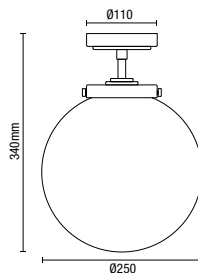

IP44

- Opal glass shade
- Matching items available
- Available in 3 finishes

PORTO Semi Flush

Code	Finish	Description	Lamp	Dimensions
SPA-31309-CHR	Chrome	Porto 1 Light Semi-Flush	1 x 10W max LED E27 GLS	H:340mm Dia:250mm
SPA-31309-MBLK	Matt Black			
SPA-31309-SBRS	Brass			

IP44

- Decorative tubular shades
- Available in 3 finishes

CRUX 3 Light Ceiling Fitting

Code	Finish	Description	Lamp	Dimensions
SPA-20829-CHR	Chrome	Crux 3 Light Ceiling Fitting	3 x 3W max LED G9	H:225mm Dia:350mm
SPA-20829-MBLK	Matt Black			
SPA-20829-SATBRS	Satin Brass