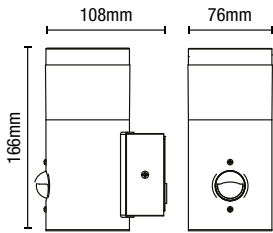

- Stainless steel and polycarbonate construction
- Matching bollard light available
- 4W LED module (SMD)
- Lm/W: 50
- PIR sensor