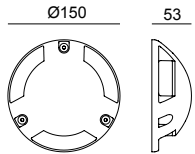

100 Lumens

IP67

- Die-cast aluminium
- 3W LED module (SMD)
- K: 4000
- Lm: 100
- Lm/W: 33

SCOUT

Surface Mount Ground Light