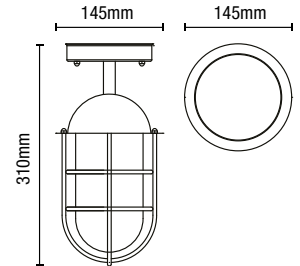

IP44

- Vintage styling
- Stainless steel finish

KARI Porch Lantern

Code	Description	Lamp	Dimensions
ZN-24507-SST	Kari Porch Lantern	1 x 10W max LED E27 GLS	H:310mm Dia:145mm

IP44