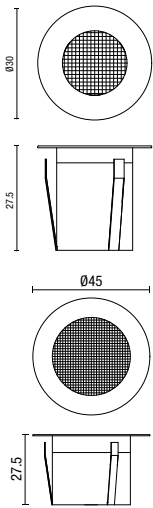

NEW

200 Lumens

IP65

Smart Wi-fi

- [304] Stainless steel construction
- 1.2m cable between each head
- 10 x 0.5W LED module (SMD)
- 1 x 12V IP20 inline transformer with 5m cable
- Easy to install
- Smart wi-fi capability