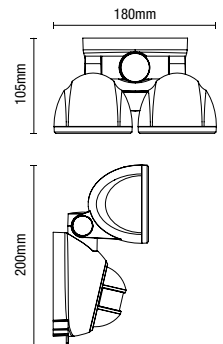

SIROCCO

PIR Twin Security Spotlight

IP44
Rated

6000K
DW

PIR
Sensor

Class 2

Code	Finish	Description	Power (w)	Colour (k)	Total Flux (lm)	Efficiency (lm/W)	Dimensions
ZN-23454-BLK	Black	Sirocco Security Twin Spotlight with PIR Sensor	6W	6000k	480	80	H:160mm W:147mm Proj:134mm
ZN-23454-WHT	White						

200
Lumens

IP44