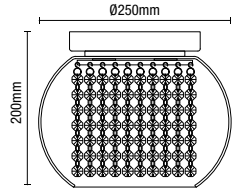

IP44

- Chrome finish with clear or smoke glass shades
- Decorative crystal style glass droplets

MEGARA

2 Light Cloche Ceiling Light

IP44 Rated
Class 2
1.3kg

Code	Finish	Description	Lamp	Dimensions
SPA-35839-CLR	Chrome/Clear	Megara 2 Light Cloche Ceiling Light	2 x 3W max LED G9	H:250mm Dia:200mm
SPA-35839-SMK	Chrome/Smoke			

IP44

- Available in chrome or satin brass

SPARTI

Wall Light

IP44 Rated
Class 2
0.6kg

Code	Finish	Description	Lamp	Dimensions
SPA-35843-CHR	Chrome	Sparti Wall Light	1 x 3W max LED G9	H:270mm W:110mm Proj:120mm
SPA-35843-SBRS	Satin Brass