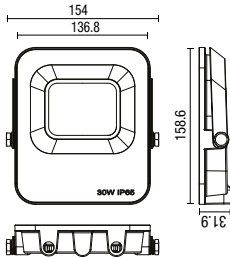

NEW
FOR
2023

Upto
16500
Lumens

IP65

- Die-cast aluminium with polycarbonate diffuser
- Pre wired with 500mm cable
- Horizontal & Vertical adjustment on bracket
- 25,000 hours lifetime

SLIMLINE LED Floodlight

Code	Description	Power (w)	Total Flux (lm)	Weight	Dimensions
SXLS38687E	Slimline LED Floodlight	20W LED	2200	0.32kg	H:120mm W:120mm Proj:33mm
SXLS38688E		30W LED	3300	0.55kg	H:158mm W:154mm Proj:33mm
SXLS38689E		50W LED	5500	0.78kg	H:193mm W:183mm Proj:33mm
SXLS38690E		100W LED	11000	1.24kg	H:233mm W:218mm Proj:33mm
SXLS38691E		150W LED	16500	1.8kg	H:268mm W:248mm Proj:33mm