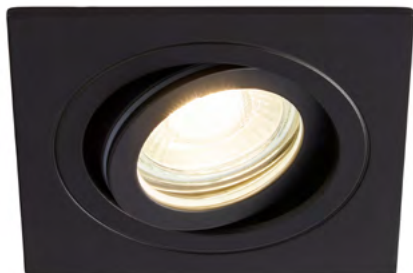

IP65

Tilted