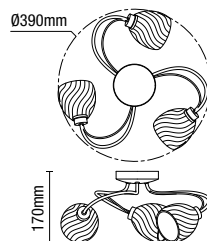

IP44

- Twisted style glass shades
- Available in satin brass or chrome

VERIA

3 Light Ceiling Light

Code	Finish	Description	Lamp	Dimensions
SPA-35828-SBRS	Satin Brass/Clear	Veria 3 Light Ceiling Light	3 x 3W max LED G9	H:170mm Dia:390mm
SPA-35828-CHR	Chrome/Smoke			

IP44

- Twisted style glass shades
- Available in satin brass or chrome

VERIA

5 Light Ceiling Light

Code	Finish	Description	Lamp	Dimensions
SPA-35829-SBRS	Satin Brass/Clear	Veria 5 Light Ceiling Light	3 x 3W max LED G9	H:195mm Dia:480mm
SPA-35829-CHR	Chrome/Smoke