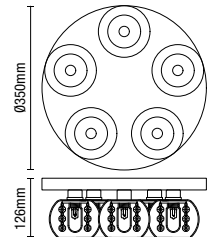

MEGARA

3 Light Ceiling Light

Code	Finish	Description	Lamp	Dimensions
SPA-35840-CLR	Chrome/Clear	Megara 3 Light Ceiling Light	3 x 3W max LED G9	H:126mm Dia:320mm
SPA-35840-SMK	Chrome/Smoke			

IP44