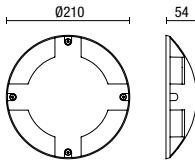

IP67

- Stainless steel with glass lens
- robust construction
- Min void: 115mm
- Cable length: 300mm

PAN Ground Light

IP67
Rated

87mm
Cut-out

Class 1

0.35kg

Code	Description	Finish	Lamp	Dimensions	Cutout
ZN-20965-SST	Pan Ground Light	Stainless Steel	1 x 7W max LED GU10	Dia:100mm H:115mm	Dia:87mm
ZN-20965-BLK	Pan Ground Light	Black	1 x 7W max LED GU10	Dia:100mm H:115mm	Dia:87mm