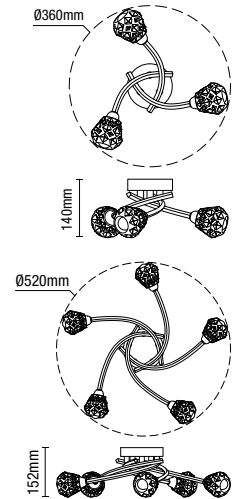

VOLOS

Ceiling Light

Code	Finish	Description	Lamp	Dimensions	Weight
SPA-35782-CHR	Chrome	Volos 3 Light Ceiling Light	3 x 3W max LED G9	H:140mm Dia:360mm	1.15kg
SPA-35783-CHR	Chrome	Volos 5 Light Ceiling Light	5 x 3W max LED G9	H:152mm Dia:520mm	2.05kg