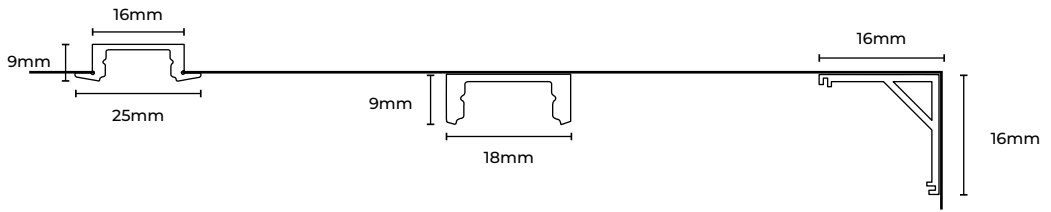

ALUMINIUM PROFILES

· Fits 8mm, 10mm & 12mm LED Strip

Recessed

Surface-mount

Corner

ELA-34308

ELA-34306

ELA-34307