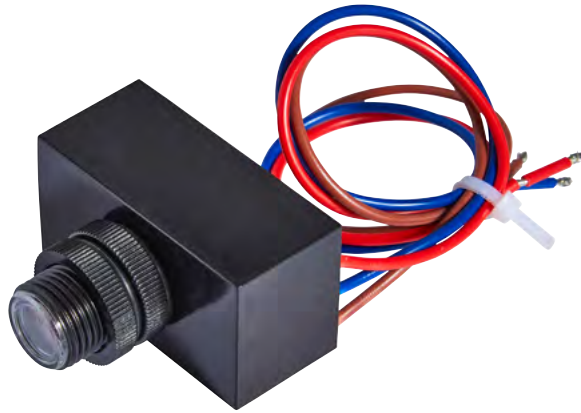

- Rated current: 10A
- Ambient light: <10LUX

ADRA Photocell Sensor

Code	Description	Finish	Max Rated Load	Dimensions
ZN-38599-BLK	Adra Photocell Sensor	Black	1200W Halogen 300W LED	H:70mm W:110mm Proj:35mm