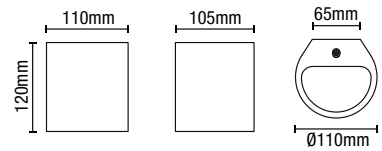

- White plaster finish
- Can be painted to match decor

OSUNA

Up/Down Light

Code	Lamp	Dimensions
INL-37224-WHT	1 x 3W max LED G9	H:120mm W:110mm Proj:105mm

PAINT
TO MATCH
DECOR