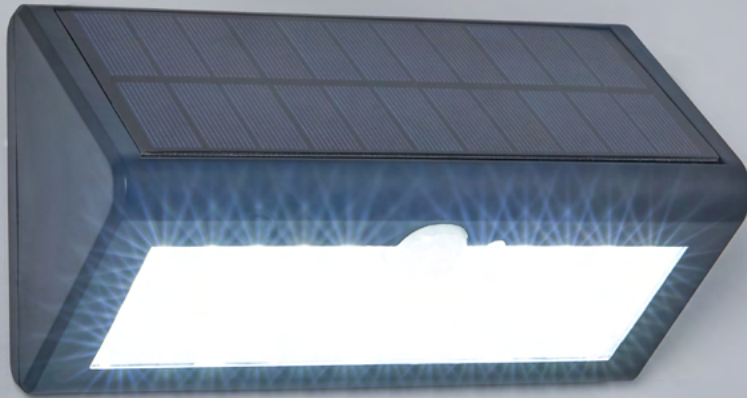

NEW
FOR
2023

**ENERGY
SAVING**

IP44

SOLAR

- OFF/High/Low push button function
- ABS & PC construction
- Integrated solar panel allows installation in areas with no mains power
- Energy saving solar powered LED light
- PIR sensor turns light on for 25 seconds after sensing movement with 3-5m detection distance
- Charge lasts up to 8 hours after full charge
- IP44 weather resistant