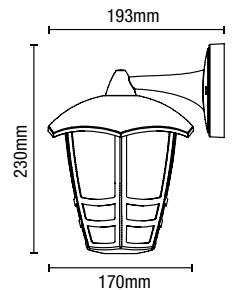

PERDITA

Curved Wall Lantern

Code	Description	Lamp	Dimensions
ZN-25463-BLK	Perdita Curved Wall Lantern	1 x 10W max LED E27 GLS	Proj:193mm W:170mm H:230mm