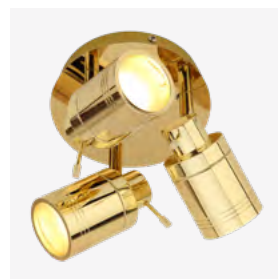

SCORPIUS

3 Light Spotlight

Code	Description	Finish	Lamp	Dimensions
SPA-27405-CHR	Scorpius 3 Light Spotlight	Chrome	3 x 7W max LED GU10	H:140mm W:220mm L:280mm
SPA-27405-MBLK	Scorpius 3 Light Spotlight	Matt Black	3 x 7W max LED GU10	H:140mm W:220mm L:280mm
SPA-27405-BRS	Scorpius 3 Light Spotlight	Brass	3 x 7W max LED GU10	H:140mm W:220mm L:280mm