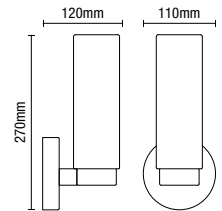

SPARTI

Wall Light

IP44 Rated
Class 2
0.6kg

Code	Finish	Description	Lamp	Dimensions
SPA-35843-CHR	Chrome	Sparti Wall Light	1 x 3W max LED G9	H:270mm W:110mm Proj:120mm
SPA-35843-SBRS	Satin Brass