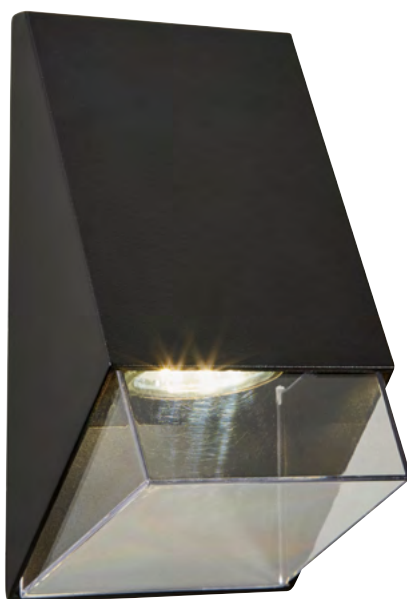

MANU

LED Up/Down Wall Light

Code	Finish	Description	Power (w)	Colour (k)	Total Flux (lm)	Efficiency (lm/W)	Dimensions
ZN-29993-BLK	Black	Manu Up/Down LED Wall Light	8W	4000k	620	77.5	H:123mm W:130mm Proj:70mm

IP44

- Die-cast aluminium construction
- Polycarbonate diffuser