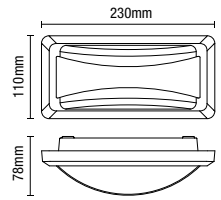

**590
Lumens**

IP65