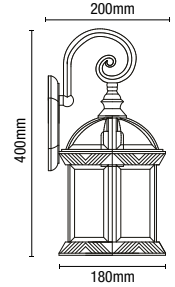

IP44

- Steel & PC construction
- Fluted lantern design

OMEGA

Wall Lantern

IP44
Rated

Class 1

0.63kg

Code	Description	Finish	Lamp	Dimensions
ZN-15136-SST	Omega Wall Lantern	Stainless Steel	1 x 10W max LED E27 GLS	Proj:220mm W:180mm H:320mm

IP44

- Stainless steel construction
- Durable polycarbonate diffuser
- Available in 2 finishes

DELTA

Slat Wall Lantern

IP44
Rated

Class 1

0.55kg

Code	Description	Finish	Lamp	Dimensions
ZN-15871-SST	Delta Slat Wall Lantern	Stainless Steel	1 x 10W max LED E27 GLS	H:260mm W:100mm Proj:115mm
ZN-15871-BLK		Black		

IP23

- Aluminium and glass construction
- Antique brass finish

EMILE

Wall Lantern

IP23
Rated

Class 1

1.5kg

Code	Description	Finish	Lamp	Dimensions
ZN-29203-ABR	Emile Wall Lantern	Antique Brass	1 x 10W max LED E27 GLS	Proj:200mm W:180mm H:400mm