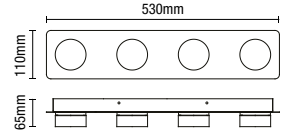

1350
Lumens

IP44

- Chrome finish with opal acrylic diffusers
- 20W LED module (SMD)
- Lm/W: 67
- CRI: 80
- Hrs: 20,000