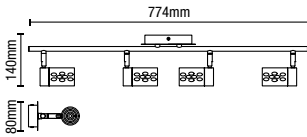

1480
Lumens

IP44

- 20W LED module (SMD)
- Lm/W: 74
- CRI: 80
- Hrs: 20,000

FELIX

Bubble LED 4 Light Spotlight

Code	Description	Power (w)	Colour (k)	Total Flux (lm)	Efficiency (lm/W)	Dimensions
SPA-31780-CHR	Felix Bubble 4 Light Bar	20W	4000k	1480	74	L:774mm W:80mm H:140mm