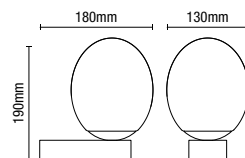

280
Lumens

IP44

- Aluminium construction with opal glass shade
- Available in 3 finishes
- 3W LED module (SMD)
- Lm/W: 93
- CRI: 80

AGIOS

LED Bathroom Wall Light

IP44
Rated

Non
Dimmable

4000K
CW

Class 1

0.6kg

Available in
3 colour options

Code	Finish	Description	Power (w)	Colour (k)	Total Flux (lm)	Dimensions
SPA-38573-TBLK	Textured Black	Agios Bathroom Wall Light	3W	4000k	280	H:190mm W:130mm Proj:180mm
SPA-38573-CHR	Chrome					
SPA-38573-SBRS	Satin Brass					

IP44

- Contemporary bathroom wall light
- Available in 3 finishes

THIVA

Bathroom Wall Light

IP44
Rated

Class 1

0.5kg

Available in
3 colour options

Code	Finish	Description	Lamp	Dimensions
SPA-38576-TBLK	Textured Black	Thiva Bathroom Wall Light	1 x 3W max LED G9	H:167mm W:160mm Proj:167mm
SPA-38576-CHR	Chrome			
SPA-38576-SBRS	Satin Brass