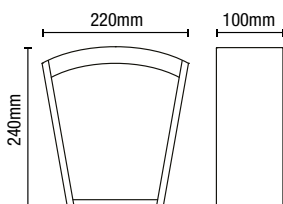

IP44

- Stainless steel construction
- Contemporary box lantern
- Available in 3 finishes

HESTIA

Glass Panel Box Lantern

IP44 Rated | Class 1 | 2.3kg

Code	Description	Finish	Lamp	Dimensions
ZN-38205-BLK		Black		
ZN-38205-SIL	Hestia Glass Panel Box Lantern	Silver	1 x 10W max LED E27 GLS	W:160mm H:300mm Proj:215mm
ZN-38205-ANTH		Anthracite		

IP44

- Stainless steel construction
- Contemporary box lantern
- Available in 2 finishes

ARTEMIS

Box Lantern

IP44
Rated

Class 1

1.75kg

Code	Description	Finish	Lamp	Dimensions
ZN-20945-BLK	Artemis Box Lantern	Black	1 x 10W max LED E27 GLS	Proj:100mm W:220mm H:240mm
ZN-20945-SST		Stainless Steel		