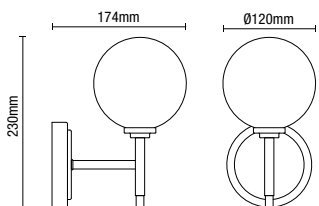

- Opal glass shade
- Matching items available
- Available in 3 finishes

IP44

PORTO

Wall Light

IP44
Rated

Class 1

0.58kg

Code	Finish	Description	Lamp	Dimensions
SPA-31306-CHR	Chrome	Porto 1 Light Wall Light	1 x 3W max LED G9	H:230mm W:120mm Proj:174mm
SPA-31306-MBLK	Matt Black			
SPA-31306-SBRS	Brass			

350
Lumens

IP44

- 5W LED module (SMD)
- Lm/W: 70
- CRI: 80
- Hrs: 20,000

BUBBLE

LED Spotlight

IP44
Rated

4000K
CW

Class 1

0.56kg

Code	Description	Power (w)	Colour (k)	Total Flux (lm)	Efficiency (lm/W)	Dimensions
SPA-30781-CHR	Bubble LED Spotlight	5W	3000k	350	70	Proj:140mm W:110mm H:130mm