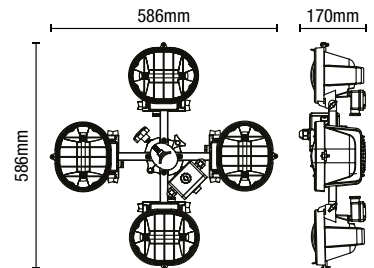

AMBER

Floor Standing Outdoor Heater

2 Heat Settings

IP55 Rated

21.8kg

Code	Description	Finish	Power (w)	Dimensions
ZR-37442-GMTL	Amber Free Standing Heater	Gun Metal	3000	H:1470mm Dia:160mm

IPX3

- Iron lamp case
- 1.4M HO5RN-F 3G1.0MM cable
- Heat coverage approx 10m²
- IPX3 rated
- BS1363 plug
- Ruby halogen lamp
- Each lamp independently switched
- Outdoor use only

TOPAZ

2 x 800W Parasol Heater

Code	Description	Finish	Power (w)	Dimensions
ZR-37448-BLK	Topaz Parasol Heater	Black	2 x 800	H:2141mm W:804mm Proj:198mm

- Aluminium diecast lamp case
- 1.4M HO5RN-F 3G1.0MM cable
- Heat coverage approx 12m²
- IPX3 rated
- BS1363 plug
- Ruby halogen lamp
- ON/OFF switch
- Outdoor use only