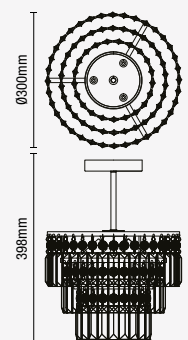

BELLE

4 Light Chandelier

Code	Description	Lamp	Dimensions
SPA-24677-CHR	Belle 4 Light Chandelier	4 x 3W max LED C9	H:1140mm Dia:450mm

IP44

- Chrome finish
- Decorative chiselled glass droplets

BELLE

3 Light Semi Flush