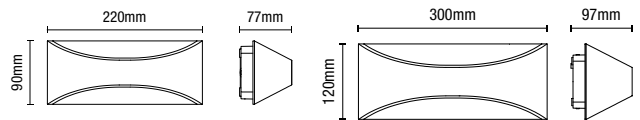

- IP44 rated
- Constructed from [201] stainless steel and clear glass
- Screw in spike or deck mount included
- Cable length: 500mm
- Available in 2 finishes

IP44

LETO Dual Mount Ground Spotlight

Code	Finish	Description	Lamp	Dimensions
ZN-29180-SST	Stainless Steel	Leto Dual Mount Spotlight	1 x 7W max LED GU10	H:276mm W:60mm Proj:107mm
ZN-29180-BLK	Black			

- Available in 2 sizes
- Die-cast aluminium

6W LED

- K: 4000
- Lm: 275
- Lm/W: 45

12W LED

- K: 4000
- Lm: 400
- Lm/W: 33

Upto
400
Lumens

IP54

STROUD