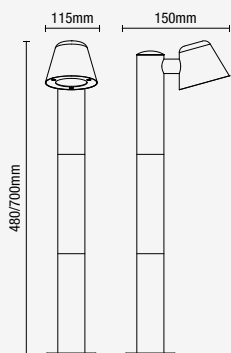

NEW
FOR
2023

IP44

- Durable stainless steel construction
- Textured black finish
- Post light has variable heights of - 480/700mm