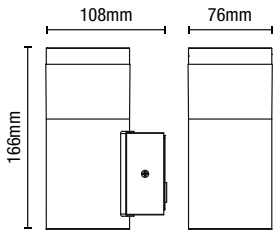

- Stainless steel and polycarbonate construction
- Matching bollard light available
- 4W LED module (SMD)
- Lm/W: 50
- PIR sensor

200 Lumens

IP44

POLLUX

Wall Light with PIR Sensor

IP44 Rated

3000K WW

PIR Sensor

Class 1

0.35kg

Code	Finish	Description	Power (w)	Colour (k)	Total Flux (lm)	Dimensions
ZN-38616-BLK	Black	Pollux Wall Light with PIR Sensor	4W	3000k	200	H:166mm W:76mm Proj:108mm
ZN-38616-SST	Stainless Steel					

- Stainless steel and polycarbonate construction
- Matching bollard light available
- 4W LED module (SMD)
- Lm/W: 50

200 Lumens

IP44

POLLUX

Wall Light

IP44 Rated

3000K WW

Class 1

0.35kg

Code	Finish	Description	Power (w)	Colour (k)	Total Flux (lm)	Dimensions
ZN-38614-BLK	Black	Pollux Wall Light	4W	3000k	200	H:166mm W:76mm Proj:108mm
ZN-38614-SST	Stainless Steel