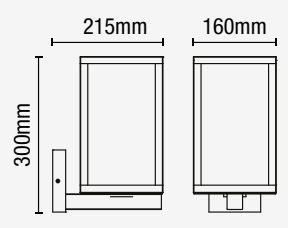

IP44

- Stainless steel construction
- Contemporary box lantern
- Available in 3 finishes

HESTIA

Glass Panel Box Lantern

IP44 Rated | Class 1 | 2.3kg

Code	Description	Finish	Lamp	Dimensions
ZN-38205-BLK		Black		
ZN-38205-SIL	Hestia Glass Panel Box Lantern	Silver	1 x 10W max LED E27 GLS	W:160mm H:300mm Proj:215mm
ZN-38205-ANTH		Anthracite		