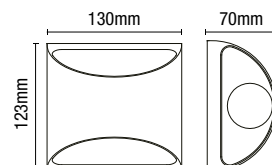

620
Lumens

IP54

- Die-cast aluminium construction
- Wall mounted
- 8W LED
- K: 4000
- Lm: 620
- Lm/W: 77.5

MANU

LED Up/Down Wall Light