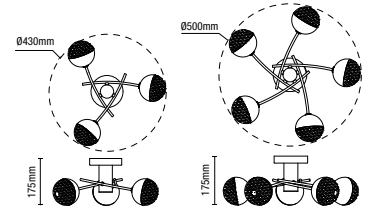

Upto
1400 Lumens
IP44

- Crackle effect diffuser
- Matching wall light available

RHODES

LED Ceiling Light

Code	Finish	Description	Power (w)	Colour (k)	Total Flux (lm)	Dimensions	Weight
SPA-36302-CHR	Chrome	Rhodes 3 Light Ceiling Light	15W	4000k	900	H:175mm Dia:430mm	1.15kg
SPA-36303-CHR	Chrome	Rhodes 5 Light Ceiling Light	24W	4000k	1400	H:175mm Dia:500mm	1.55kg

IP44

- Contemporary bathroom wall light
- Steel construction with glass opal shades

PARGA

Bathroom Wall Light

Code	Finish	Description	Lamp	Dimensions	Weight
SPA-38574-CHR	Chrome	Parga 1 Light Wall Light	1 x 3W max LED G9	H:131mm W:130mm Proj:132mm	0.35kg
SPA-38575-CHR	Chrome	Parga 3 Light Wall Light	3 x 3W max LED G9	H:131mm W:450mm Proj:132mm	1.05kg