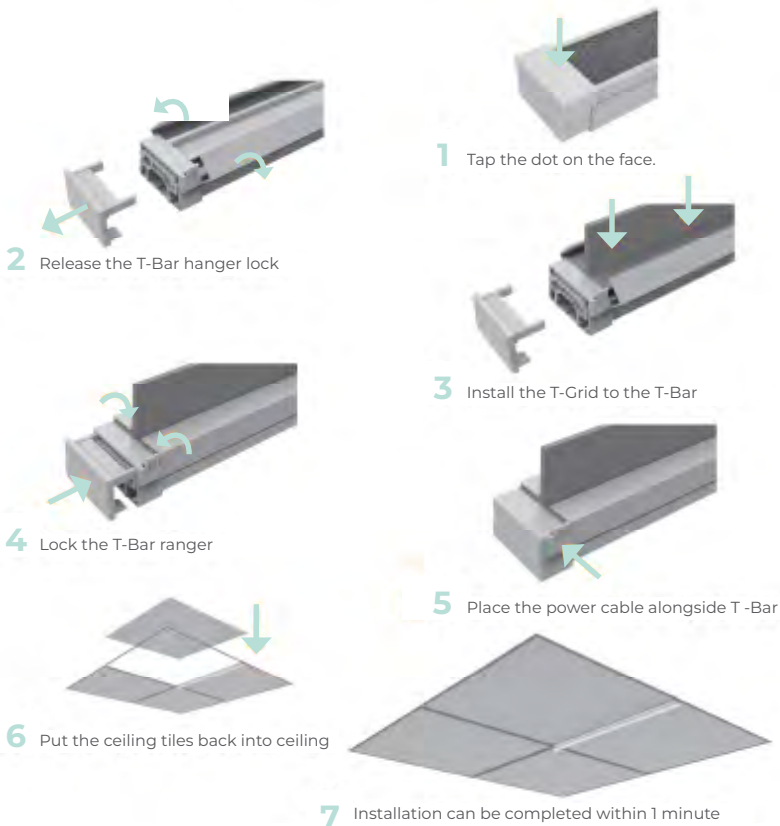

Works with different tile edges:

15mm T-Grid Bar

24mm T-Grid Bar

Remarkable installation savings:

Installation steps:

**Upto
3700
Lumens**

- An innovative lighting fixture that takes the place of LED panels
- Engineered to work with 15mm , 24mm & 25mm T-Grid ceilings
- Simple to install (Up to 60% faster Installation)
- Reduces installation costs
- Even light distribution
- Improves ceiling appearance