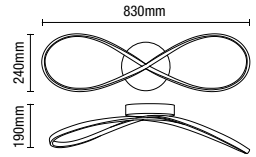

Class 2

0.8kg

Code	Finish	Description	Power (w)	Colour (k)	Total Flux (lm)	Dimensions
SPA-36129-CHR	Chrome	Chios LED Ceiling Light	26W	4000k	900	H:56mm Dia:400mm

**1000
Lumens**

IP44

- 32W LED module (SMD)
- Lm/W: 34
- CRI: 80