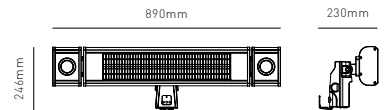

 IP44 Rated
 2.4kg

Code	Description	Finish	Power (w)	Dimensions
ZR-32298-BLK	Blaze Wall Mounted Patio Heater	Black	1800	H:246mm W:650mm Proj:230mm

IP44

- Remote control operated
- Wall or stand mounted
- Tip over safety switch
- Heat coverage approx 12m²
- IP44 rating
- Outdoor use only
- 2 x 1W integrated LED lamps
- Stand available separately (ZR-32302)