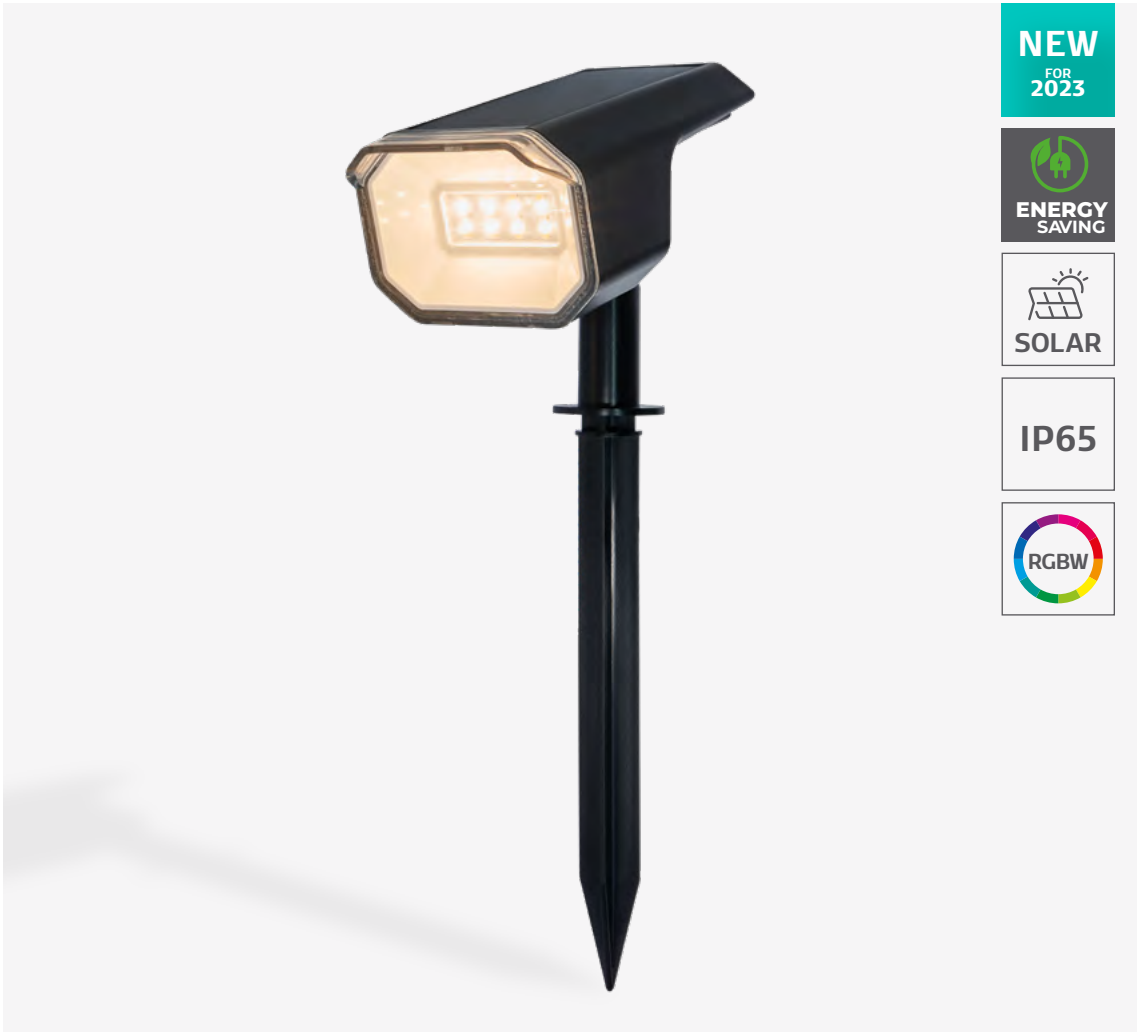

- Remote control operated with adjustable functions. ON/OFF, Brightness ±, Timer 3, 5 or 8 Hours, Automatic.
- Aluminium, glass & steel construction
- Separate solar panel with 1m cable allows installation in areas with no mains power
- Energy saving solar powered LED light
- Charge lasts up to 12 hours after full charge
- IP65 weather resistant
- Available in 3 sizes and wattages

- Compatible with Smart Apps
- ABS & PC construction
- Integrated solar panel allows installation in areas with no mains power
- Energy saving solar powered LED light
- Charge lasts up to 6 hours on high, 12 hours on low brightness after full charge
- IP44 weather resistant