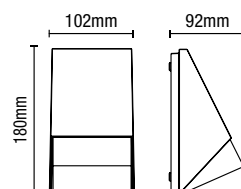

620
Lumens

IP54

- Die-cast aluminium construction
- Wall mounted
- 8W LED
- K: 4000
- Lm: 620
- Lm/W: 77.5

MANU

LED Up/Down Wall Light

Code	Finish	Description	Power (w)	Colour (k)	Total Flux (lm)	Efficiency (lm/W)	Dimensions
ZN-29993-BLK	Black	Manu Up/Down LED Wall Light	8W	4000k	620	77.5	H:123mm W:130mm Proj:70mm

IP44

- Die-cast aluminium construction
- Polycarbonate diffuser

SENS

Angled Wall Light

Code	Description	Finish	Lamp	Dimensions
ZN-38631-BLK	Sens Angled Wall Light	Black	1 x 7W max LED GU10	Proj:92mm W:102mm H:180mm