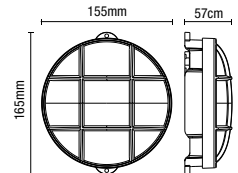

CAPELLA

Oval Grid Bulkhead

Code	Size	Description	Power (w)	Colour (k)	Total Flux (lm)	Efficiency (lm/W)	Dimensions
CZ-34026-BLK	Small	Capella Oval Grid Bulkhead	8W	4000k	400	50	H:115mm W:160mm Proj:57mm
CZ-34027-BLK	Large		15W	4000k	750	50	H:135mm W:210mm Proj:57mm

750
Lumens

IP65

- Black PC / Opal diffuser
- Corrosion resistant
- 15W LED module (SMD)
- Lm/W: 50
- Hrs: 25,000