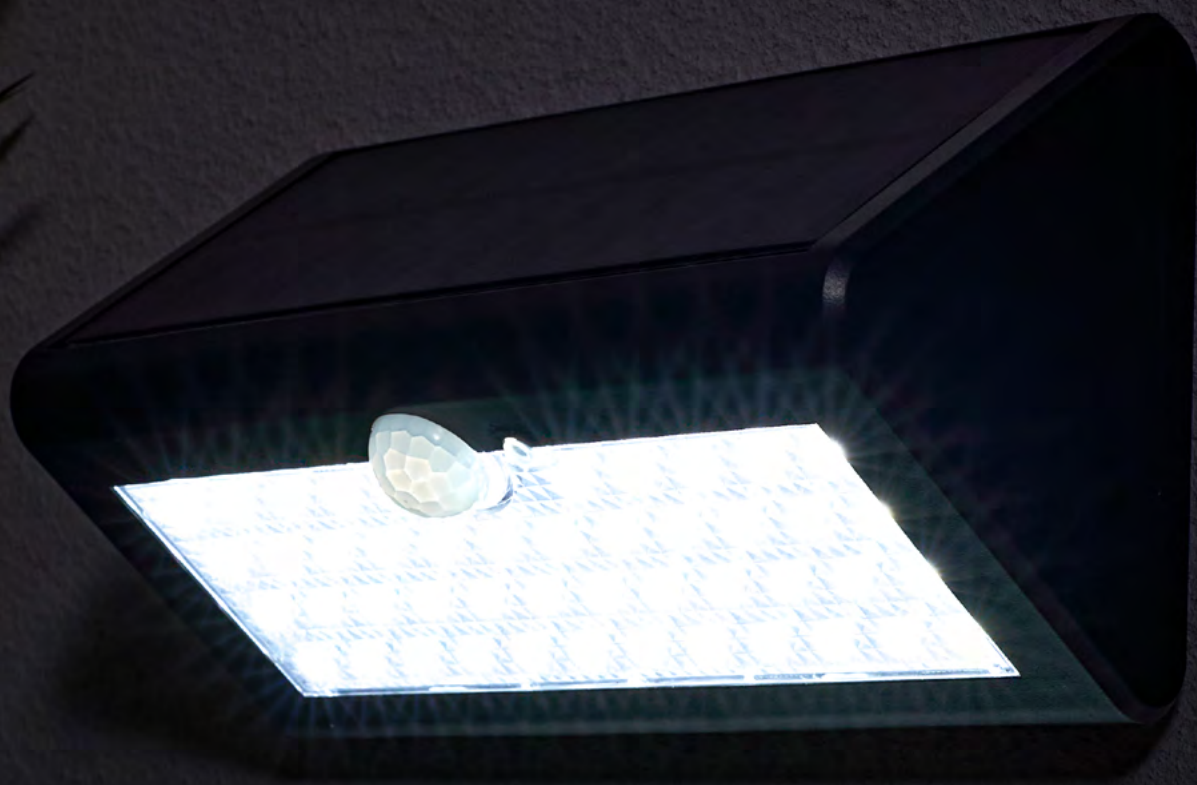

SOLAR

The new Zink solar range offers a wide selection of solar powered, functional, aesthetic, domestic light fittings, that are easily installed without the expense and damage caused by laying cable for traditional 240V lighting.