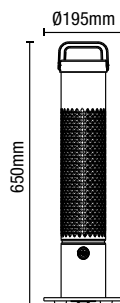

HARRY

Outdoor Portable Table Heater

Code	Description	Finish	Power (w)	Dimensions
ZR-37441-BLK	Harry Outdoor Portable Table Heater	Matt Black	1200	H:650mm Dia:195mm