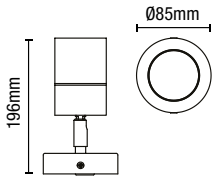

IP44

NEW
COLOUR
OPTION

- IP44 rated
- Constructed from [20] stainless steel and clear glass
- Comes in 5 different finishes

LETO

Adjustable Spotlight

IP44
Rated

Class 1

0.46kg

Code	Finish	Description	Lamp	Dimensions	
ZN-26536-SST	Stainless Steel	Leto Adjustable Spotlight	1 x 7W max LED GU10	H:144mm W:85mm Proj:196mm	
ZN-26536-BLK	Black				
ZN-26536-WHT	White				
ZN-26536-COP	Copper				
ZN-26536-ANTH	Anthracite				NEW