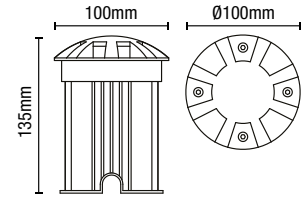

IP67

- Die-cast aluminium with glass lens
- robust construction
- Min void: 115mm
- Cable length: 300mm

PAN Ground Light

IP67
Rated

87mm
Cut-out

Class 1

0.35kg

Code	Description	Finish	Lamp	Dimensions	Cutout
ZN-29184-BLK	Pan Ground Light	Black	1 x 7W max LED GU10	Dia:100mm H:135mm	Dia:87mm

IP67

- Stainless steel with glass lens
- robust construction
- Min void: 115mm
- Cable length: 300mm

PAN Ground Light

IP67
Rated

87mm
Cut-out

Class 1

0.35kg

Code	Description	Finish	Lamp	Dimensions	Cutout
ZN-20965-SST	Pan Ground Light	Stainless Steel	1 x 7W max LED GU10	Dia:100mm H:115mm	Dia:87mm
ZN-20965-BLK	Pan Ground Light	Black	1 x 7W max LED GU10	Dia:100mm H:115mm	Dia:87mm