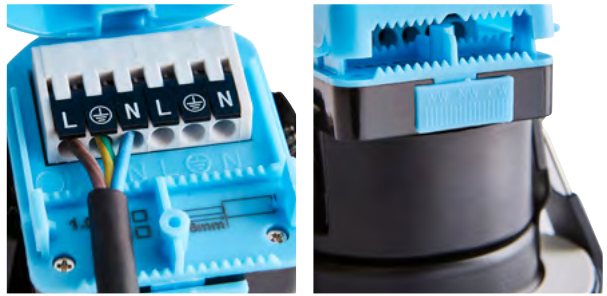

- Dimmable
- Fire rated
- Colour changing technology
- Switch between 3000K/4000K/6000K
- Fast fit terminals
- Available in 7 finishes
- 8W LED module (SMD)
- Lm: 900
- Lm/W: 112.5
- CRI: 80
- Hrs: 50,000

RHOM

IP65 Fixed Fire-rated Downlight

Code	Pack Size	Finish	Power (W)	Total Flux (lm)	Efficiency (lm/W)	Colour (k)	Dimensions
SPA-38572-ACOP	Single	Antique Copper	8W	900	112.5	CCT	Dia:87mm H:65mm Cutout:70mm
SPA-38572-BCHR		Black Chrome					
SPA-38572-CHR		Chrome					
SPA-38572-MWHT		Matt White					
SPA-38572-SBLK		Satin Black					
SPA-38572-SBRS		Satin Brass					
SPA-38572-SNIC		Satin nickel