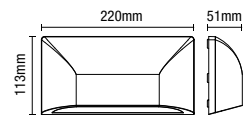

POOLE LED Wall Downlight

PIR Sensor
IP65 Rated
4000K CW
Class 2
0.32kg

Code	Description	Power (w)	Colour (k)	Total Flux (lm)	Efficiency (lm/W)	Dimensions
CZ-31752-BLK	Poole Downlight	6W	4000k	300	50	Proj:51mm W:220mm H:113mm
CZ-31747-BLK	Poole Downlight with PIR	6.5W	4000k	300	46	Proj:51mm W:220mm H:113mm