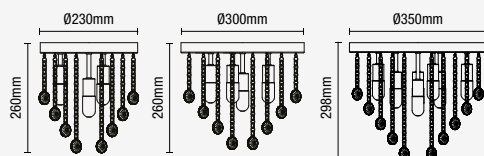

3
SIZES
AVAILABLE

IP44

- Clear glass crystal droplets
- Available in chrome & brass

CELESTE

Flush

IP44
Rated

Class 1

Code	Finish	Description	Lamp	Dimensions
SPA-24869-CHR	Chrome	Celeste 4 Light Flush	4 x 3W max LED G9	H:260mm Dia:230mm
SPA-24870-CHR		Celeste 6 Light Flush	6 x 3W max LED G9	H:260mm Dia:300mm
SPA-24871-CHR		Celeste 9 Light Flush	9 x 3W max LED G9	H:298mm Dia:350mm
SPA-24870-BRS	Brass	Celeste 6 Light Flush	6 x 3W max LED G9	H:260mm Dia:300mm
SPA-24871-BRS		Celeste 9 Light Flush	9 x 3W max LED G9	H:298mm Dia:350mm