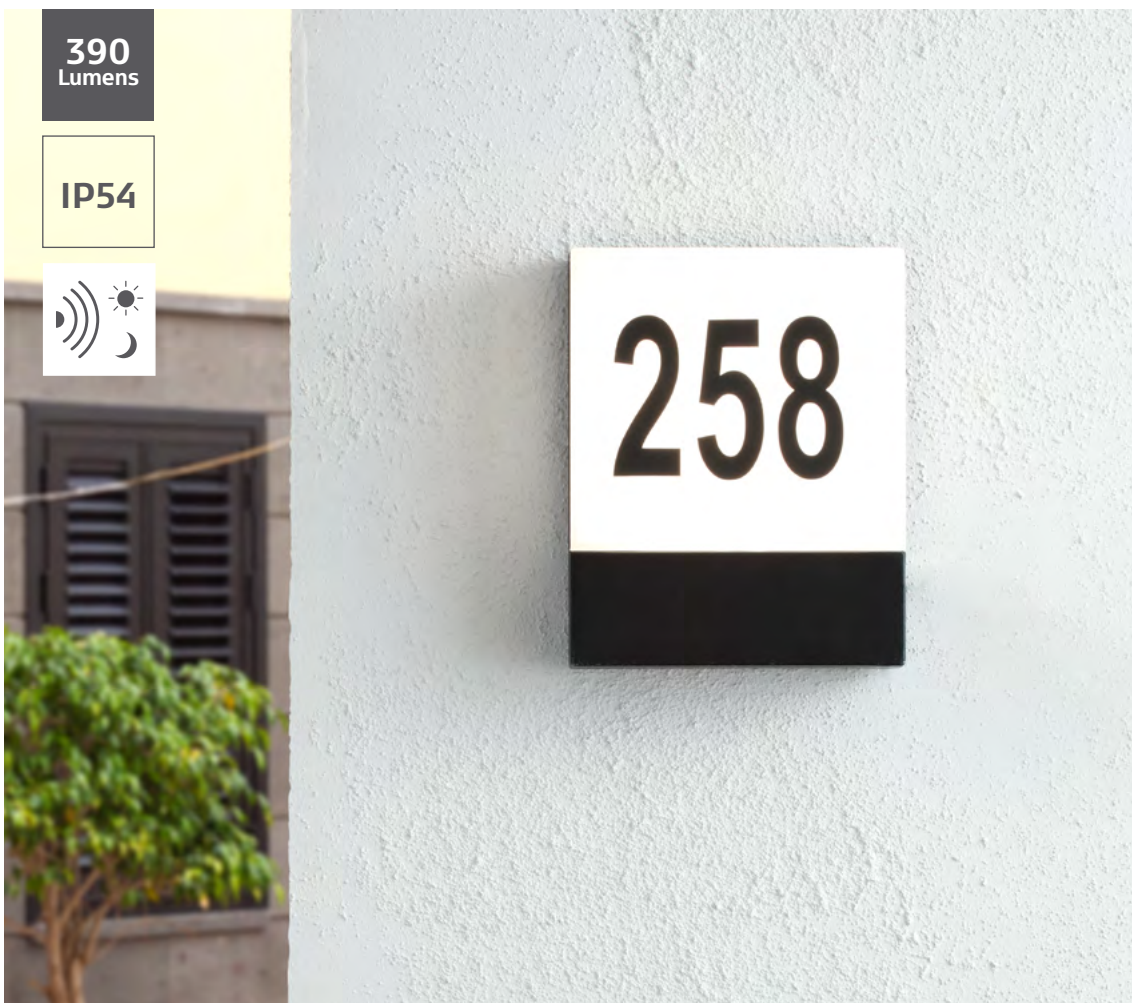

390
Lumens

IP54

- Includes full number/letter set
- 6W LED module (SMD)
- K: 4000
- Lm: 390
- Lm/W: 65
- Hours: 30,000
- Dusk/Dawn photocell sensor

IOTA

LED Door Number

IP54
Rated

4000K
CW

Photocell
Sensor

Class 1

0.8kg

Code	Description	Finish	Lamp	Lumen	Dimensions
ZN-34044-BLK	Iota LED Door Number	Black	6W LED	390	H:200mm W:195mm Proj:36mm