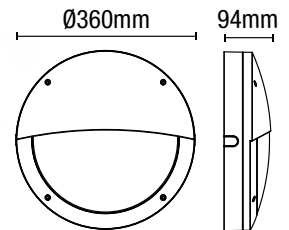

ROSA

Bulkhead

Code	Finish	Description	Power (w)	Colour (k)	Total Flux (lm)	Efficiency (lm/W)	Dimensions
ZN-39742-BLK	Black	Rosa Round Bulkhead	20W	CCT	1700	85	Dia:360mm Proj:92mm

NEW

1700 Lumens

IP65