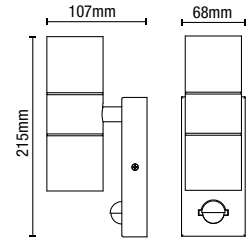

IP44

- IP44 rated
- Constructed from [201] stainless steel and clear glass
- Adjustable lux, sensitivity and timer
- Up to 8m detection distance
- Comes in 4 different finishes