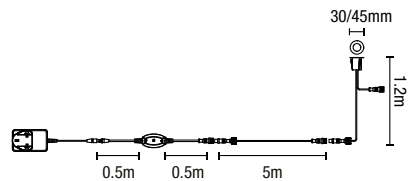

BARU

RGB Deck light kit

Alexa | Google Home | Powered by Tuya Smartlife | IP67 Rated | Class 3 | 0.414kg

Code	Finish	Description	Power (w)	Colour	Total Flux (lm)	Dimensions
ZN-40065	Stainless Steel	Baru Deck Light Kit	10x 0.5W	RGB	55	Dia:30mm Proj:1200mm

BARU

RGBW Deck light kit

Alexa | Google Home | Powered by Tuya Smartlife | IP67 Rated | Class 3 | 0.414kg

Code	Finish	Description	Power (w)	Colour	Total Flux (lm)	Dimensions
ZN-40066	Stainless Steel	Baru Deck Light Kit	10x 0.5W	RGBW	200	Dia:45mm Proj:1200mm