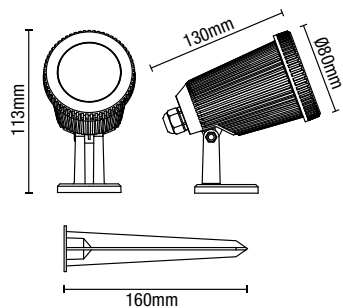

IP44

- Polycarbonate construction
- Corrosion resistant
- Detachable ground spike

WELLS

Dual Mount Ground/Spike Light

0.4M Cable | IP44 Rated | Class 2 | 0.34kg

Code	Description	Lamp	Dimensions
CZ-31806-BLK	Wells Ground Light	1 x 6W Max LED GU10	Proj:130mm Dia:80mm H:273mm