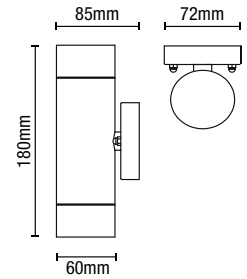

Code	Description	Finish	Lamp	Dimensions
ZN-41101-BRNZ	Brac Downlight	Bronze	1 x 7W max LED GU10	W:72mm H:120mm Proj:85mm
ZN-41101-RBRS		Brass		

NEW**IP54**

- Solid brass construction
- Available in 2 finishes