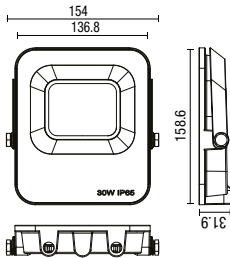

NEW

Upto
22000
Lumens

IP65

- Die-cast aluminium with polycarbonate diffuser
- Pre wired with 500mm cable
- Horizontal & Vertical adjustment on bracket
- 25,000 hours lifetime

REINA

LED Slimline Floodlight

Code	Description	Power (w)	Total Flux (lm)	Weight	Dimensions
ZN-38688-BLK	Reina LED Slimline Floodlight	30W LED	3300	0.55kg	H:158mm W:154mm Proj:31mm
ZN-38689-BLK		50W LED	5500	0.78kg	H:193mm W:183mm Proj:32mm
ZN-38690-BLK		100W LED	11000	1.24kg	H:233mm W:218mm Proj:33mm
ZN-38691-BLK		150W LED	16500	1.8kg	H:268mm W:248mm Proj:33mm
ZN-38692-BLK		200W LED	22000	2.3kg	H:309mm W:285mm Proj:33mm