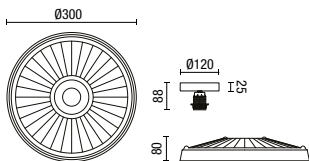

- White plaster finish
- Can be painted to match decor

PAINT
TO MATCH
DECOR

MOTRIL

Plaster Ceiling Mount

Class 1

Code	Lamp	Dimensions
INL-37215-WHT	1 x 10W max LED E27 GLS	H:60mm Dia:300mm
INL-37216-WHT	E27 GLS	H:85mm Dia:500mm