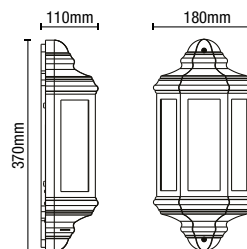

0.84kg

Code	Description	Lamp	Dimensions
CZ-25150-BLK	Bianca Wall Lantern with PIR	1 x 10W max LED E27 GLS	Proj:215mm W:171mm H:382mm

IP44

- Polycarbonate construction
- Corrosion resistant
- Vintage style half lantern
- Available with or without PIR sensor
- 6m Detection Distance