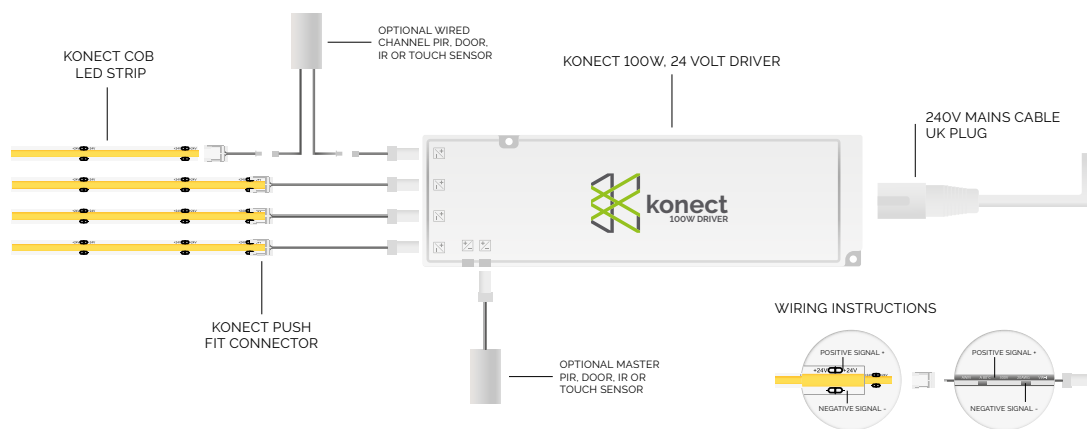

PLUG & PLAY SYSTEM

The Konec plug and play system features revolutionary wiresafe technology. Designed to protect all ports from overloading, short circuits and electrical surges, ensuring lighting systems stay as safe as possible. In turn conforming to BS7671 Regulations.