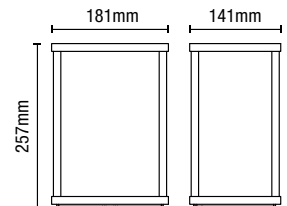

CHARLOTTE

Frame Wall Lantern

Code	Description	Finish	Lamp	Dimensions
ZN-38603-BLK	Charlotte Frame Wall Lantern	Black	1 x 10W max LED E27 GLS	Proj:141mm W:180mm H:345mm

IP44