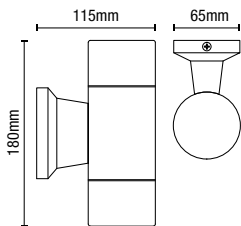

IP44

- Die-cast aluminium construction
- Available in 3 finishes

SKYE

Double Cone Up/Down Wall Light

Code	Description	Finish	Lamp	Dimensions
ZN-29347-SIL	Skye Double Cone Up/Down Wall Light	Silver	2 x 7W max LED GU10	H:220mm W:77mm Proj:90mm
ZN-29347-BLK		Black		
ZN-29347-ANTH		Anthracite		