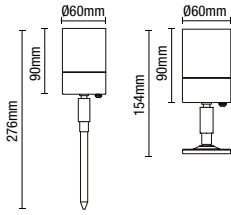

IP44

NEW
COLOUR
OPTION

- IP44 rated
- Constructed from [20] stainless steel and clear glass
- Comes in 5 different finishes

LETO

Adjustable Spotlight

IP44
Rated

Class 1

0.46kg

- IP44 rated
- Constructed from [201] stainless steel and clear glass
- Screw in spike or deck mount included
- Cable length: 500mm
- Available in 2 finishes

IP44

LETO Dual Mount Ground Spotlight

Code	Finish	Description	Lamp	Dimensions
ZN-29180-SST	Stainless Steel	Leto Dual Mount Spotlight	1 x 7W max LED GU10	H:276mm W:60mm Proj:107mm
ZN-29180-BLK	Black			