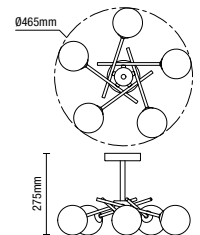

LINDOS

3 Light Ceiling Light

Code	Finish	Description	Lamp	Dimensions
SPA-35836-CHR	Chrome/Smoke	Lindos 3 Light Ceiling Light	3 x 3W max LED G9	H:265mm Dia:390mm
SPA-35836-SBRS	Satin Brass/Opal			

IP44