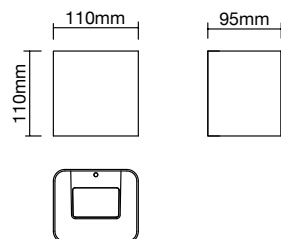

MAUI

LED Up/Down Wall Light

Code	Finish	Description	Power (w)	Colour (k)	Total Flux (lm)	Efficiency (lm/W)	Dimensions
ZN-29995-BLK	Black	Mau LED Up/Down Light	8W	4000k	620	77.5	H:110mm W:110mm Proj:95mm

620
Lumens

IP54

- Die-cast aluminium construction
- Wall mounted
- 8W LED
- K: 4000
- Lm: 620
- Lm/W: 77.5