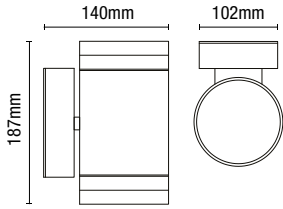

IP44

- IP44 rated
- Die-cast aluminium construction Anthracite finish
- Available with or without photocell sensor

• Photocell option available

LENS

Up/Down Wall Light

Code	Sensor	Description	Lamp	Dimensions
ZN-29189-ATR	-	Lens Up/Down Wall Light	2 x 7W max LED GU10	H:187mm W:102mm Proj:140mm
ZN-34042-ANTH	Photocell			

IP44

- IP44 rated
- Die-cast aluminium construction Anthracite finish
- Available with or without photocell sensor

• Photocell option available

LENS

Downlight

Code	Sensor	Description	Lamp	Dimensions
ZN-29190-ATR	-	Lens Downlight	1 x 7W max LED GU10	H:155mm W:102mm Proj:140mm
ZN-34043-ANTH	Photocell