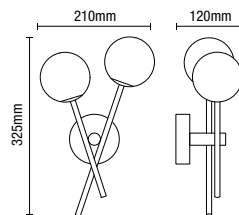

LINDOS

2 Light Wall Light

IP44 Rated | Class 1 | 0.4kg

Code	Finish	Description	Lamp	Dimensions
SPA-35838-CHR	Chrome/Smoke	Lindos 2 Light Wall Light	2 x 3W max LED G9	H:325mm W:210mm Proj:120mm
SPA-35838-SBRS	Satin Brass/Opal