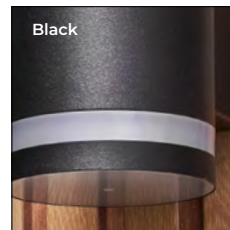

NEW
FOR
2023

ENERGY
SAVING

IP44

SOLAR

- Stainless steel (201) & PC construction
- OFF/Low/High switch function
- Integrated solar panel allows installation in areas with no mains power
- Energy saving solar powered LED light
- Charge lasts up to 8 hours after full charge
- IP44 weather resistant