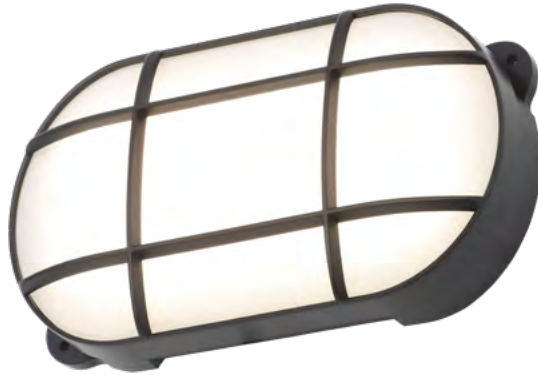

750
Lumens

IP65

- Black PC / Opal diffuser
- Corrosion resistant
- Wall or ceiling mounted (vertical or horizontal)

CZ-34026-BLK

- 8W LED module (SMD)
- Lm/W: 50
- Hrs: 25,000

CZ-34027-BLK

- 15W LED module (SMD)
- Lm/W: 50
- Hrs: 25,000