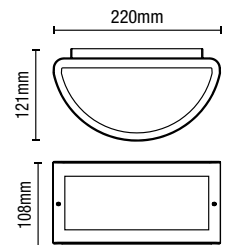

PAU Bulkhead

IP54
Rated

4000K
CW

Class 1

0.5kg

Available in
3 colour options

Code	Finish	Description	Power (w)	Colour (k)	Total Flux (lm)	Dimensions
ZN-38621-ANTH	Anthracite	Pau Bulkhead	10W	4000k	500	H:108mm W:220mm Proj:121mm
ZN-38621-BLK	Black					
ZN-38621-WHT	White