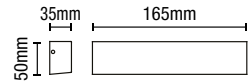

**700
Lumens**

IP54

- Die-cast aluminium construction
- Opal polycarbonate diffuser
- 5.4W COB LED
- K: 4000
- Lm: 700
- Lm/W: 130

REIMS Wall Light

Code	Finish	Description	Power (w)	Colour (k)	Total Flux (lm)	Dimensions
ZN-38637-BLK	Black	Reims Wall Light	5.4W	4000k	700	H:50mm W:165mm Proj:35mm

**700
Lumens**

IP65

- Die-cast aluminium construction
- Opal diffuser
- 12W LED module (SMD)
- K: 4000
- Lm: 700
- Lm/W: 58

CORTE Wall Light

Code	Finish	Description	Power (w)	Colour (k)	Total Flux (lm)	Dimensions
ZN-38634-BLK	Black	Corte Wall Light	12W	4000k	700	H:115mm W:165mm Proj:209mm