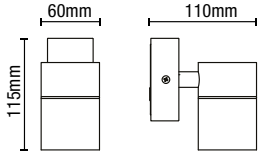

LETO

Downlight

Class 1

0.4kg

Available in 5 colour options

Code	Description	Finish	Lamp	Dimensions
ZN-37940-BLK	Leto Downlight	Black	1 x 7W max LED GU10	H:115mm W:60mm Proj:110mm
ZN-37940-SST		Stainless Steel		
ZN-37940-ANTH		Anthracite		
ZN-37940-WHT		White		
ZN-37940-COP		Copper