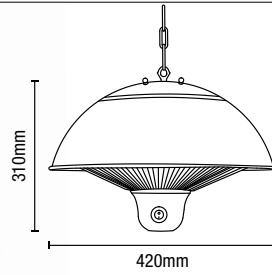

IP34

- Pull string switch
- Heat coverage approx 15m²
- IP34 rating
- Outdoor use only

CORAL

Pendant Heater

Code	Description	Finish	Power (w)	Dimensions
ZR-38529-SST	Coral Pendant Heater	Stainless Steel	1500	H:240mm Dia:420mm