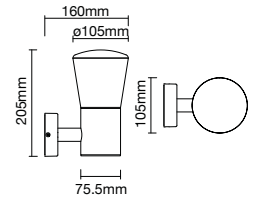

GAMMA

Wall Light

IP44
Rated

Class 1

0.53kg

Code	Description	Finish	Lamp	Dimensions
ZN-39171-ANTH	Gamma Wall Light	Anthracite	1 x 10W max LED E27 GLS	W:105mm H:205mm Proj:160mm
ZN-39171-BLK		Black		

NEW

IP44

- Aluminium & polycarbonate construction
- Photocell Sensor
- Matching bollard light available
- Available in 2 finishes
- Compatible with most E27 lamps