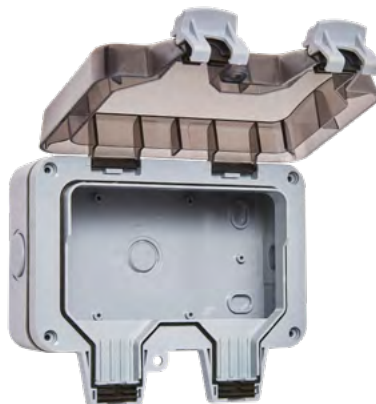

IP66 EMPTY ENCLOSURE

IP66

IK08

- Accepts standard switches and sockets
- IP66 / IK08 rated
- Multiple 20mm cable entries

Code	Description
ZN-38869	1 Gang Empty Enclosure
ZN-38868	2 Gang Empty Enclosure