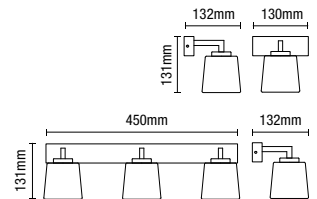

Upto
1400 Lumens
IP44

- Crackle effect diffuser
- Matching wall light available

RHODES

LED Ceiling Light

Code	Finish	Description	Power (w)	Colour (k)	Total Flux (lm)	Dimensions	Weight
SPA-36302-CHR	Chrome	Rhodes 3 Light Ceiling Light	15W	4000k	900	H:175mm Dia:430mm	1.15kg
SPA-36303-CHR	Chrome	Rhodes 5 Light Ceiling Light	24W	4000k	1400	H:175mm Dia:500mm	1.55kg

IP44

- Contemporary bathroom wall light
- Steel construction with glass opal shades

PARGA

Bathroom Wall Light

Code	Finish	Description	Lamp	Dimensions	Weight
SPA-38574-CHR	Chrome	Parga 1 Light Wall Light	1 x 3W max LED G9	H:131mm W:130mm Proj:132mm	0.35kg
SPA-38575-CHR	Chrome	Parga 3 Light Wall Light	3 x 3W max LED G9	H:131mm W:450mm Proj:132mm	1.05kg