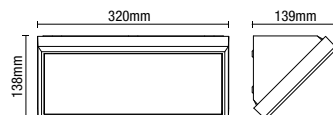

648
Lumens

IP65

- Polycarbonate and ABS construction
- Corrosion resistant
- 12W LED module (SMD)
- Lm/W: 64
- Hrs: 20,000

LUTON

LED Wedge

Code	Description	Power (w)	Colour (k)	Total Flux (lm)	Efficiency (lm/W)	Dimensions
CZ-31746-BLK	Luton LED Wedge	12W	4000k	648	64	Proj:99mm W:265mm H:98mm

IP65

1260
Lumens

- Corrosion resistant PC & ABS construction
- Adjustable sensitivity, hold time, lux level, standby time & standby dim level.
- Microwave & daylight Sensor

DERBY

LED Wedge with Hi-Lo Dimmer

Code	Description	Power (w)	Colour (k)	Total Flux (lm)	Efficiency (lm/W)	Dimensions
CZ-31740-BLK	Derby LED Wedge with Hi-Lo Dimmer	21W	4000k	1260	60	Proj:139mm W:320mm H:138mm