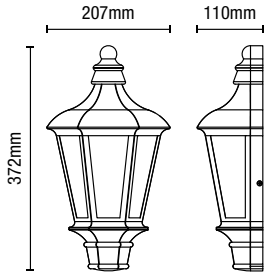

IP44

- Die-cast aluminium and polycarbonate construction
- IP44 rated
- Vintage style lantern
- Black satin finish

PERDITA

Curved Wall Lantern

Code	Description	Lamp	Dimensions
ZN-25463-BLK	Perdita Curved Wall Lantern	1 x 10W max LED E27 GLS	Proj:193mm W:170mm H:230mm