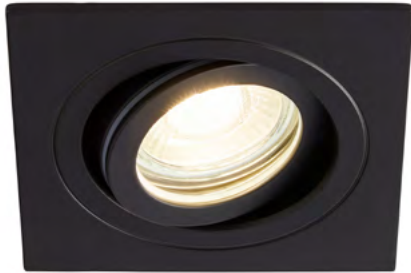

IP65

Tilted