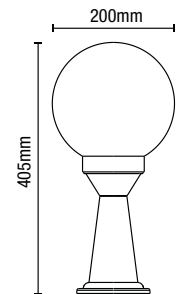

- Polycarbonate construction
- Corrosion resistant

YORK

Globe Wall Lantern

Code	Description	Lamp	Dimensions
CZ-31811-BLK	York Globe Wall Lantern	1 x 10W max LED E27 GLS	Proj:220mm W:200mm H:253mm

IP44

- Polycarbonate construction
- Corrosion resistant