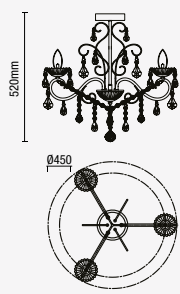

IP44

- Clear glass crystal droplets
- Available in chrome & brass

VELA

Flush Chandelier

IP44 Rated
 Class 1
 2.6kg

Code	Finish	Description	Lamp	Dimensions
SPA-20182-CHR	Chrome	Vela 3 Light Flush	3 x 3W max LED G9	H:520mm Dia:450mm
SPA-20182-BRS	Brass