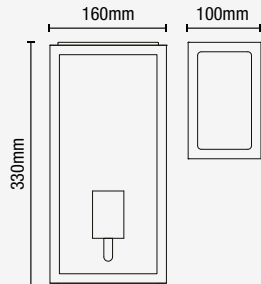

IP44

- Stainless steel construction
- Contemporary box lantern
- Available in 3 finishes

MINERVA

Box Lantern

IP44 Rated
Class 1
1.7kg

Code	Description	Finish	Lamp	Dimensions
ZN-20944-BLK	Minerva Box Lantern	Black	1 x 10W max LED E27 GLS	W:160mm H:330mm Proj:100mm
ZN-20944-SIL		Silver		
ZN_20944-ANTH		Anthracite