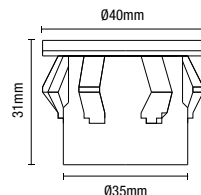

OHIO

Circular Decking Light

IP65 Rated

35mm Cut-out

1M Cable

Class 2

0.13kg

Code	Description	Lamp	Kelvin	Lumen	Dimensions
CUL-26465-WW	Ohio Circular 240V Decking Light	0.5W LED	3000	20	Dia:40mm
CUL-26465-CW	Ohio Circular 240V Decking Light	0.5W LED	6000	20	Dia:40mm