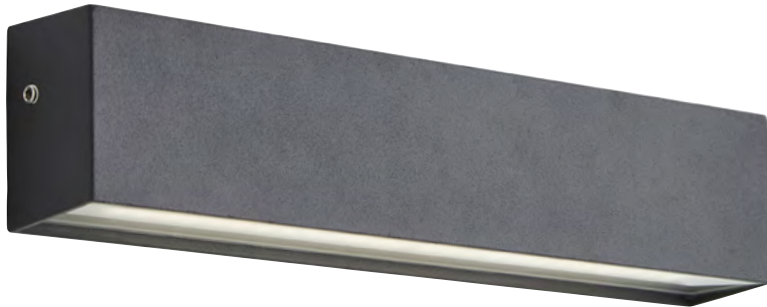

MOKU

Up/Down Wall Light

Code	Finish	Description	Lamp	Dimensions
ZN-29992-BLK	Black	Moku Up/Down Wall Light	1 x 9W LED Max E27 GLS	H:94mm W:360mm Proj:78mm

480 Lumens

IP54

- Aluminium body with glass diffuser
- 9W LED module (SMD)
- K: 4000
- Lm: 408
- Lm/W: 53