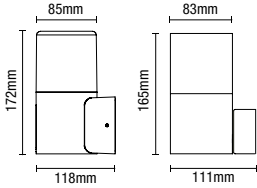

NEW
FOR
2023

IP44

- Steel & glass construction

CHESIL

Wall Lantern

Code	Description	Finish	Lamp	Dimensions
ZN-42095-BLK	Chesil Wall Lantern	Black	1 x 10W max LED E27 GLS	W:320mm H:240mm Proj:380mm

NEW
FOR
2023

Code	Description	Finish	Lamp	Dimensions
ZN-42019-SST	Brean Up/Down Wall Light	Stainless Steel	2 x 7W max LED GU10	W:75mm H:305mm Proj:112mm

NEW
FOR
2023

IP44

- Aluminium & PC construction
- Available in 2 round or square