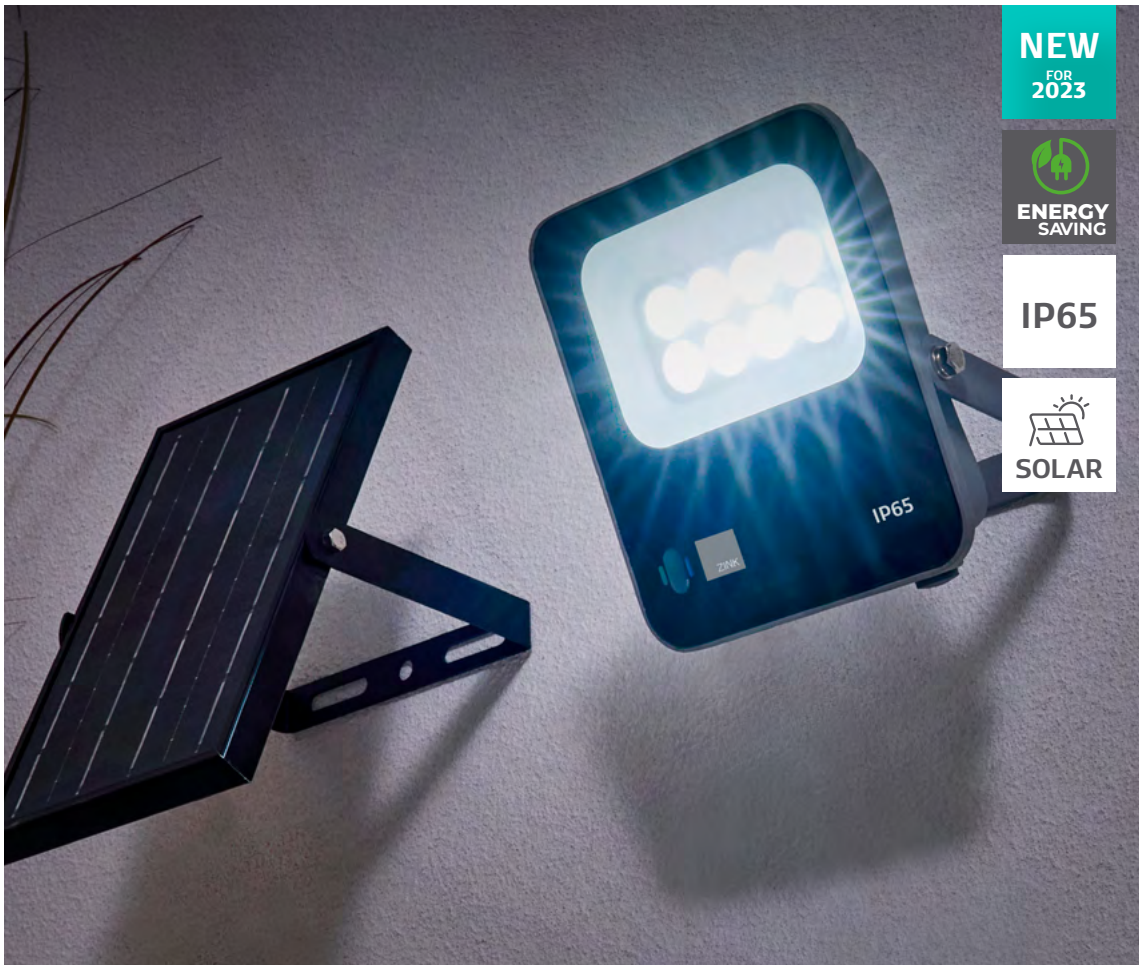

- Remote control operated with adjustable functions. ON/OFF, Brightness ±, Timer 3, 5 or 8 Hours, Automatic.
- Aluminium, glass & steel construction
- Separate solar panel with 1m cable allows installation in areas with no mains power
- Energy saving solar powered LED light
- Charge lasts up to 12 hours after full charge
- IP65 weather resistant
- Available in 3 sizes and wattages

- Compatible with Smart Apps
- ABS & PC construction
- Integrated solar panel allows installation in areas with no mains power
- Energy saving solar powered LED light
- Charge lasts up to 6 hours on high, 12 hours on low brightness after full charge
- IP44 weather resistant