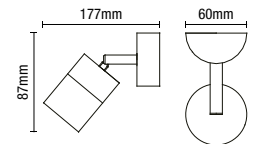

ISLAY

Spotlight

Code	Description	Finish	Lamp	Dimensions
CZ-29321-SST	Islay Spotlight	Stainless Steel	1 x 7W max LED GU10	H:87mm W:60mm Proj:177mm
CZ-29321-BLK		Black		
CZ-29321-ANTH		Anthracite