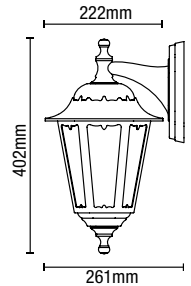

IP44

- Polycarbonate construction
- Corrosion resistant
- 2 alternate installation options

BIANCA

Up or Down Wall Lantern

IP44
Rated

Class 2

0.73kg

Code	Description	Lamp	Dimensions
CZ-25145-BLK	Bianca Up or Down Wall Lantern	1 x 10W max LED E27 GLS	Proj:261mm W:222mm H:402mm

IP44

MANUAL
OVERRIDE