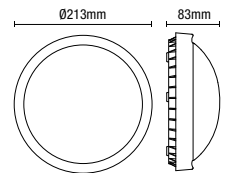

- Black PC / Opal diffuser
- Corrosion resistant
- Colour changing technology
- Switch between 3000K/4000K/6000K
- Available with or without PIR sensor
- 6m Detection Distance
- 15W LED module (SMD)
- Lm/W: 50
- Hrs: 25,000
- Push-fit connectors

TURUS

LED Oval Bulkhead

Code	Sensor	Description	Power (w)	Colour (k)	Total Flux (lm)	Efficiency (lm/W)	Dimensions
CZ-34016-BLK	-	Turus Oval Bulkhead	15W	CCT	1200	80	H:210mm W:115mm Proj:50mm
CZ-34017-BLK	PIR	Turus Oval Bulkhead	15W	CCT	840	56	H:210mm W:115mm Proj:50mm

- Polycarbonate and ABS construction
- Corrosion resistant
- Can be wall or ceiling mounted
- 8W LED module (SMD)
- Lm/W: 73
- Hrs: 20,000

OXFORD

Round LED Bulkhead

Code	Description	Power (w)	Colour (k)	Total Flux (lm)	Efficiency (lm/W)	Dimensions
CZ-31750-BLK	Oxford Round Bulkhead	8W	4000k	590	73	Proj:83mm Dia:213mm