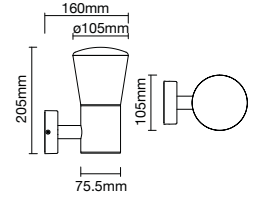

NEW

IP44

- Aluminium & polycarbonate construction
- Matching bollard light available
- Available in 2 finishes
- Compatible with most E27 lamps