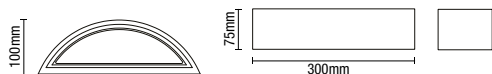

PAINT
TO MATCH
DECOR

MARTOS

Round Up/Down Light

Class 1

0.95kg

Code	Lamp	Dimensions
INL-37222-WHT	1 x 3W max LED G9	H:1205mm W:150mm Proj:130mm

- White plaster finish
- Can be painted to match decor

PAINT
TO MATCH
DECOR