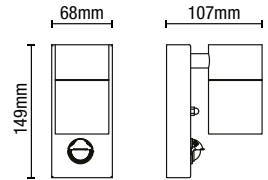

LETO

Downlight with PIR Sensor

Class 1

PIR Sensor

0.5kg

Available in 5 colour options

Code	Description	Finish	Lamp	Dimensions
ZN-37938-BLK	Leto Downlight	Black	1 x 7W max LED GU10	H:149mm W:68mm Proj:107mm
ZN-37938-SST		Stainless Steel		
ZN-37938-ANTH		Anthracite		
ZN-37938-WHT		White		
ZN-37938-COP		Copper