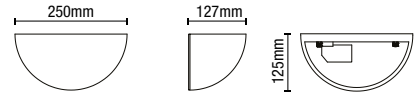

- White plaster finish
- Can be painted to match decor

MAO

Wall Uplighter

Class 1

1.2kg

Code	Lamp	Dimensions
INL-38610-WHT	1 x 10W max LED E27 GLS	H:125mm W:250mm Proj:127mm

PAINT
TO MATCH
DECOR