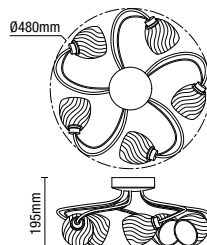

VERIA

5 Light Ceiling Light

Code	Finish	Description	Lamp	Dimensions
SPA-35829-SBRS	Satin Brass/Clear	Veria 5 Light Ceiling Light	3 x 3W max LED G9	H:195mm Dia:480mm
SPA-35829-CHR	Chrome/Smoke