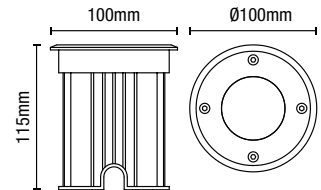

PAN Ground Light

IP67
Rated

87mm
Cut-out

Class 1

0.35kg

Code	Description	Finish	Lamp	Dimensions	Cutout
ZN-29184-BLK	Pan Ground Light	Black	1 x 7W max LED GU10	Dia:100mm H:135mm	Dia:87mm

IP67