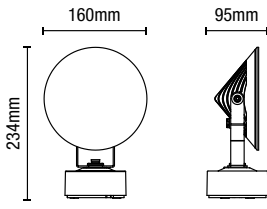

3 Different
Mounting
Options

Wall Light

- Die-cast aluminium construction
- Includes ground spike
- Cable length: 150mm
- 12W COB LED
- K: 4000
- Lm: 700
- Lm/W: 58

GORDA

LED Spotlight with Ground Spike

IP65 Rated | 4000K CW | 0.15M Cable | Class 1

Code	Finish	Description	Power (w)	Colour (k)	Total Flux (lm)	Efficiency (lm/W)	Dimensions
ZN-35741-BLK	Black	Gorda LED Spotlight	12W	4000k	700	58	H:234mm W:160mm Proj:195mm