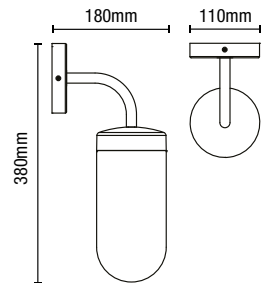

- Contemporary styling
- Available in 6 different finishes

KEW Wall Lantern

IP44
Rated

Class 1

0.91kg

Available in
5 colour options

Code	Description	Finish	Lamp	Dimensions
ZN-31808-POLSST	Kew Wall Lantern	Polished Steel	1 x 10W max LED E27 GLS	Proj:180mm W:110mm H:380mm
ZN-31809-SST		Stainless Steel		
ZN-31809-PBLU		Pale Blue		
ZN-31809-MNT		Mint		
ZN-31809-IVO		Ivory