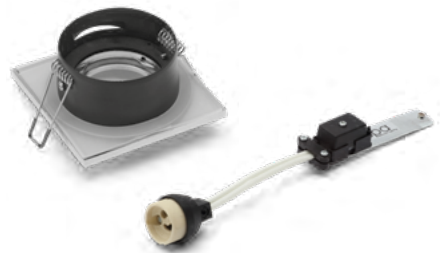

IP65

Tilted

Fixed

- Die-cast aluminium with glass lens
- Adjustable tilt, max 40°
- Available in 6 finishes

CALI

Square Tiltable Downlight

IP65
Rated

74mm
Cut-out