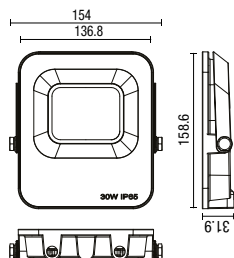

NEW

Upto
11000
Lumens

IP65

- Die-cast aluminium with polycarbonate diffuser
- Pre wired with 500mm cable
- Horizontal & Vertical adjustment on bracket
- 25,000 hours lifetime
- PIR sensor with adjustable LUX sensitivity and timer
- 12m Detection Distance