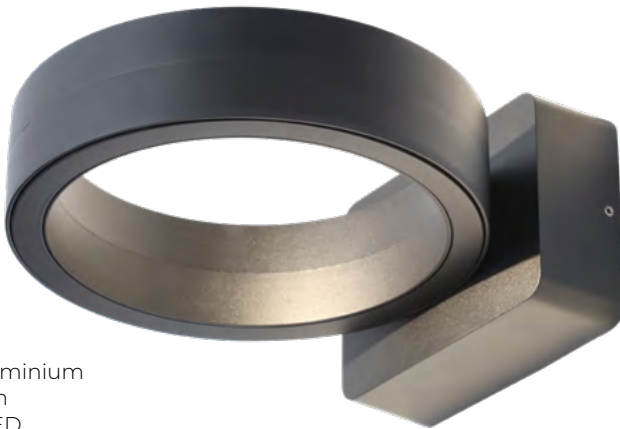

- IP44 rated
- Constructed from [201] stainless steel and clear glass
- Screw in spike or deck mount included
- Cable length: 500mm
- Available in 2 finishes

IP44

LETO Dual Mount Ground Spotlight

Code	Finish	Description	Lamp	Dimensions
ZN-29180-SST	Stainless Steel	Leto Dual Mount Spotlight	1 x 7W max LED GU10	H:276mm W:60mm Proj:107mm
ZN-29180-BLK	Black			

- IP44 rated
- Constructed from [201] stainless steel and clear glass
- Available in 2 finishes

IP44

LETO Adjustable Twin Spotlight

Code	Finish	Description	Lamp	Dimensions
ZN-34018-SST	Stainless Steel	Leto Adjustable Twin Spotlight	2 x 7W max LED GU10	H:132mm W:127mm Proj:160mm
ZN-34018-BLK	Black			

IP44

- IP44 rated
- Die-cast aluminium construction

NEVIS

Downlight

Code	Finish	Description	Lamp	Dimensions
ZN-35740-BLK	Black	Nevis Downlight	1 x 7W max LED GU10	H:120mm W:110mm Proj:155mm

900 Lumens

IP65

- Die-cast aluminium construction
- 16W COB LED
- K: 4000
- Lm: 900
- Lm/W: 56.25