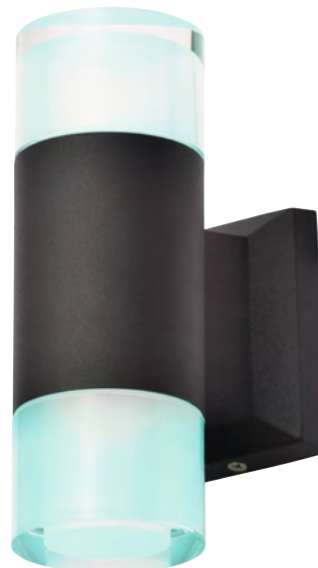

IP44

- Die-cast aluminium construction
- Available in 3 finishes

SKYE

Double Cone Up/Down Wall Light

Code	Description	Finish	Lamp	Dimensions
ZN-29347-SIL	Skye Double Cone Up/Down Wall Light	Silver	2 x 7W max LED GU10	H:220mm W:77mm Proj:90mm
ZN-29347-BLK		Black		
ZN-29347-ANTH		Anthracite		