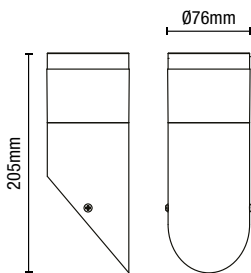

NEW

400 Lumens

IP44

POLLUX

Wall Light

IP44 Rated |
 3000K WW |
 Class 1 |
 0.56kg

Code	Finish	Description	Power (w)	Colour (k)	Total Flux (lm)	Dimensions
ZN-39998-BLK	Black	Pollux Up/Down Wall Light	8W	3000k	400	H:280mm W:76mm Proj:108mm
ZN-39998-SST	Stainless Steel					