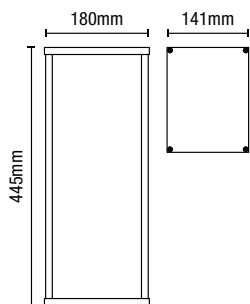

IP44

- Stainless steel construction
- Contemporary wall lantern
- Ribbed glass effect