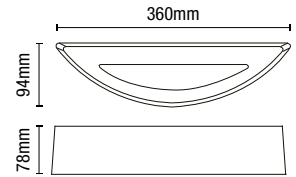

IP44

- IP44 rated
- Die-cast aluminium construction

MOKU

Up/Down Wall Light

Code	Finish	Description	Lamp	Dimensions
ZN-29992-BLK	Black	Moku Up/Down Wall Light	1 x 9W LED Max E27 GLS	H:94mm W:360mm Proj:78mm

480 Lumens

IP54

- Aluminium body with glass diffuser
- 9W LED module (SMD)
- K: 4000
- Lm: 408
- Lm/W: 53

CANNES

Linear Wall Light

Code	Finish	Description	Power (w)	Colour (k)	Total Flux (lm)	Dimensions
ZN-38636-ANTH	Anthracite	Cannes LED Linear Wall Light	9W	4000k	480	H:50mm W:235mm Proj:33mm