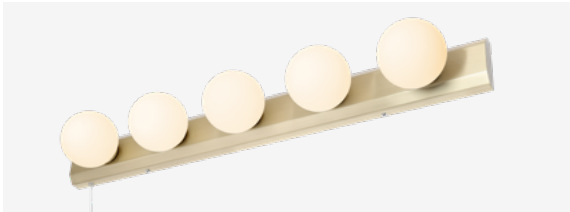

IP44

- Available in 3 finishes
- Pull switch

ARA

Hollywood 5 Light Bar Wall Light

IP44 Rated | Class 1 | 2kg

Code	Finish	Description	Lamp	Dimensions
SPA-PR13145-CHR	Chrome	Ara 5 Light Wall Light	5 x 3W max LED G9	W:680mm H:80mm Proj:110mm
SPA-PR13145-MBLK	Matt Black			
SPA-PR13145-SATBRS	Satin Brass