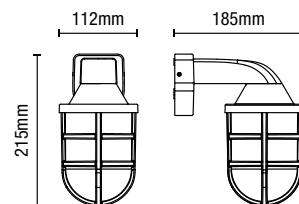

JURA

Wall Lantern

IP44
Rated

Class 2

Code	Description	Lamp	Dimensions
CZ-35742-BLK	Jura Wall Lantern	1 x 10W LED Max E27 GLS	Proj:185mm W:112mm H:215mm