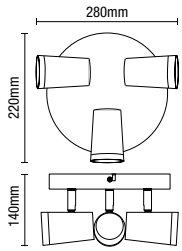

IP44

- Chrome finish
- Directable spotlights

FREYA

3 Light Spotlight