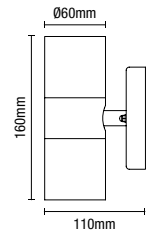

- Polycarbonate construction
- Corrosion resistant

NESO

Up/Down Wall Light

IP65
Rated

Class 2

Code	Description	Lamp	Dimensions
CZ-25144-BLK-65	Neso Up/Down Wall Light	2 x 7W Max LED GU10	Proj:110mm W:81mm H:160mm