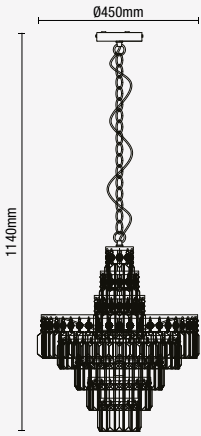

IP44

- Chrome finish
- Decorative chiselled glass droplets

BELLE

4 Light Chandelier

Code	Description	Lamp	Dimensions
SPA-24677-CHR	Belle 4 Light Chandelier	4 x 3W max LED C9	H:1140mm Dia:450mm