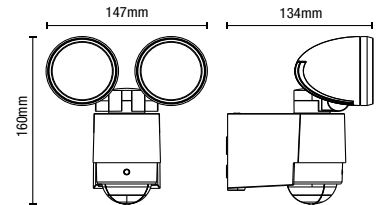

Code	Finish	Description	Power (w)	Colour (k)	Total Flux (lm)	Efficiency (lm/W)	Dimensions
ZN-39746-BLK	Black	Gigi Eyelid Bulkhead	20W	CCT	1700	85	Dia:360mm Proj:94mm

480
Lumens

IP44

- Polycarbonate construction
- PIR sensor with adjustable LUX sensitivity and timer
- 5-12m Detection Distance
- Hrs: 20,000