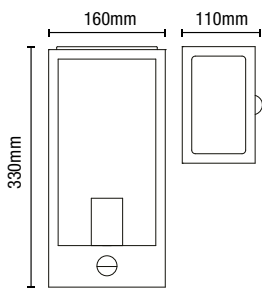

- Contemporary box lantern
- PIR Sensor
- 3-2000 LUX (adjustable)