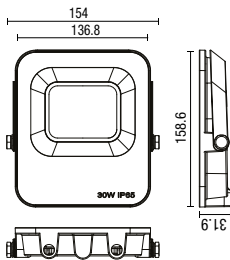

NEW
FOR
2023

Upto
16500
Lumens

IP65

- Die-cast aluminium with polycarbonate diffuser
- Pre wired with 500mm cable
- Horizontal & Vertical adjustment on bracket
- 25,000 hours lifetime
- PIR sensor with adjustable LUX sensitivity and timer
- 12m Detection Distance