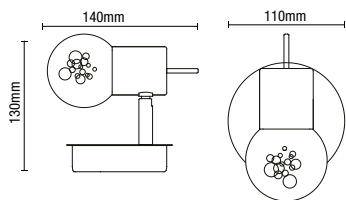

- 5W LED module (SMD)
- Lm/W: 70
- CRI: 80
- Hrs: 20,000