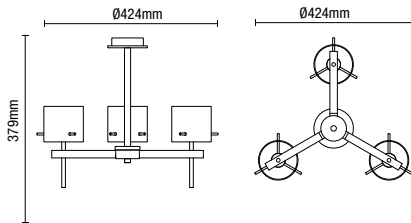

IP44

- Glass cylinder shade
- Bulb covers for use in bathroom
- Matching items available
- Available in chrome & satin brass