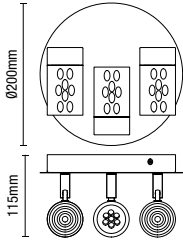

1100
Lumens

IP44

- 15W LED module (SMD)
- Lm/W: 74
- CRI: 80
- Hrs: 20,000

FELIX

Bubble LED 3 Light Spotlight

Code	Description	Power (w)	Colour (k)	Total Flux (lm)	Efficiency (lm/W)	Dimensions
SPA-31735-CHR	Felix 3 Light Bubble Spotlight	15W	4000k	1100	74	H:115mm Dia:200mm