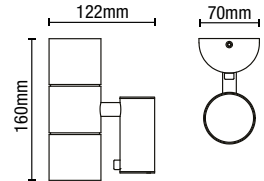

LETO

Up/Down Wall Light with PIR

Code	Finish	Description	Lamp	Dimensions
ZN-29179-SST	Stainless Steel	Leto Up/Down Wall Light with PIR	2 x 7W max LED GU10	H:215mm W:68mm Proj:107mm
ZN-29179-BLK	Black			
ZN-29179-ANTH	Anthracite			
ZN-29179-COP	Copper			

IP44

- IP44 rated
- Constructed from [201] stainless steel and clear glass
- Photocell sensor
- Available in 2 finishes