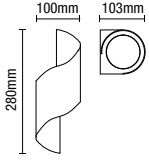

NEW
FOR
2023

IP54

460
Lumens

- Die-cast aluminium construction
- Wall mounted
- 9W LED
- K: 4000
- Lm: 460
- Lm/W: 51.1