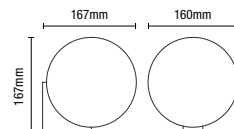

THIVA

Bathroom Wall Light

IP44
Rated

Class 1

0.5kg

Available in
3 colour options

Code	Finish	Description	Lamp	Dimensions
SPA-38576-TBLK	Textured Black	Thiva Bathroom Wall Light	1 x 3W max LED G9	H:167mm W:160mm Proj:167mm
SPA-38576-CHR	Chrome			
SPA-38576-SBRS	Satin Brass