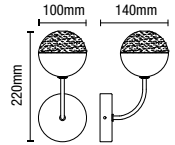

400 Lumens

IP44

- Crackle effect diffuser
- 5W LED module (SMD)
- Lm/W: 80
- CRI: 80

RHODES

LED Bathroom Wall Light

Code	Finish	Description	Power (w)	Colour (k)	Total Flux (lm)	Dimensions
SPA-36300-CHR	Chrome	Rhodes LED Wall Light	5W	4000k	400	H:220mm W:100mm Proj:140mm

800 Lumens

IP44

- Crackle effect diffuser
- 10W LED module (SMD)
- K: 4000
- Lm: 800
- Lm/W: 80
- CRI: 80

RHODES

LED Bathroom 2 Light Wall Light

Code	Finish	Description	Power (w)	Colour (k)	Total Flux (lm)	Dimensions
SPA-36301-CHR	Chrome	Rhodes LED 2 Light Wall Light	10W	4000k	800	H:220mm W:250mm Proj:140mm