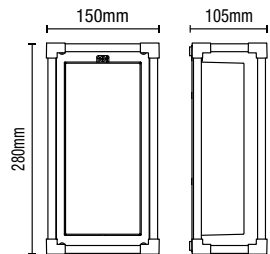

PESSAC

Frame LED Wall Light

Code	Finish	Description	Power (w)	Colour (k)	Total Flux (lm)	Dimensions
ZN-38620-BLK	Black	Pessac Frame Wall Light	18W	4000k	1000	H:280mm W:150mm Proj:105mm