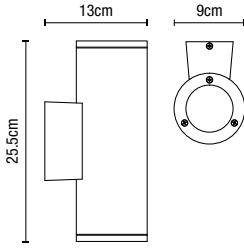

**1200
Lumens**

IP54