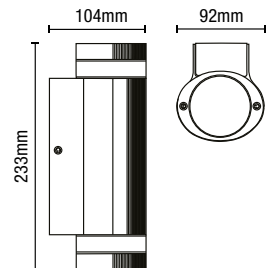

HELIX Up/Down Wall Light

Code	Sensor	Description	Lamp	Dimensions
ZN-35594-BLK	-	Helix Up/Down Wall Light	2 x 7W max LED GU10	H:233mm W:92mm Proj:104mm
ZN-35685-BLK	Photocell