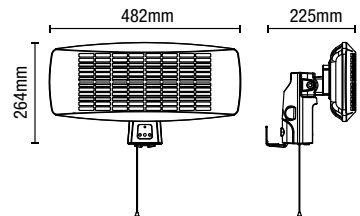

BLAZE

Wall Mount Patio Heater Variable Watt

3 Heat Settings | IP24 Rated | 2.0kg

Code	Description	Finish	Power (w)	Dimensions
ZR-32297-BLK	Blaze Wall Mount Patio Heater	Black	2000	H:264mm W:482mm Proj:225mm