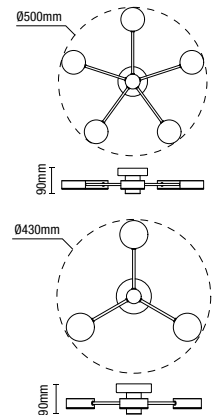

EDESSA LED Wall Light

Code	Finish	Description	Power (w)	Colour (k)	Total Flux (lm)	Dimensions
SPA-36309-CHR	Chrome	Edessa LED 2 Light Wall Light	10W	4000k	500	H:320mm W:225mm Proj:50mm

Upto
1200
Lumens

IP44