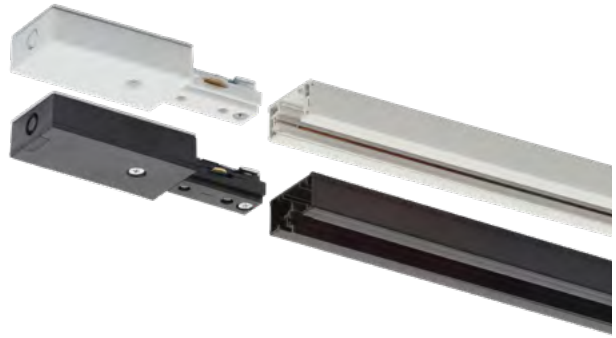

- 220-240V
- Die-cast Aluminium and ABS construction
- Includes 1 x live end & 1 x dead end

TOR

Single Circuit Track

Code	Description	Colour	Length	Dimensions
CUL-21637-WHT	Tor Single Circuit Track	White	1000mm	L:1000mm W:37mm Proj:17mm
CUL-21638-WHT	Tor Single Circuit Track	White	1500mm	L:1500mm W:37mm Proj:17mm
CUL-21639-WHT	Tor Single Circuit Track	White	2000mm	L:2000mm W:37mm Proj:17mm
CUL-26333-BLK	Tor Single Circuit Track	Black	1000mm	L:1000mm W:37mm Proj:17mm
CUL-26334-BLK	Tor Single Circuit Track	Black	1500mm	L:1500mm W:37mm Proj:17mm
CUL-26335-BLK	Tor Single Circuit Track	Black	2000mm	L:2000mm W:37mm Proj:17mm