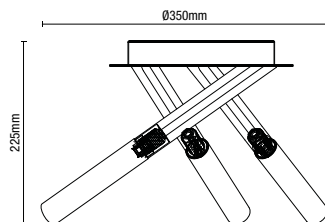

PORTO Semi Flush

Code	Finish	Description	Lamp	Dimensions
SPA-31309-CHR	Chrome	Porto 1 Light Semi-Flush	1 x 10W max LED E27 GLS	H:340mm Dia:250mm
SPA-31309-MBLK	Matt Black			
SPA-31309-SBRS	Brass			

IP44