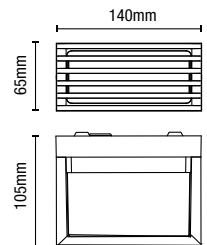

EMILE

Wall Lantern

IP23
Rated

Class 1

1.5kg

Code	Description	Finish	Lamp	Dimensions
ZN-29203-ABR	Emile Wall Lantern	Antique Brass	1 x 10W max LED E27 GLS	Proj:200mm W:180mm H:400mm

274
Lumens

IP54