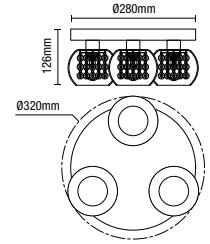

IP44

- Chrome finish with clear or smoke glass shades
- Decorative crystal style glass droplets

MEGARA

3 Light Ceiling Light

Code	Finish	Description	Lamp	Dimensions
SPA-35840-CLR	Chrome/Clear	Megara 3 Light Ceiling Light	3 x 3W max LED G9	H:126mm Dia:320mm
SPA-35840-SMK	Chrome/Smoke			

IP44

- Chrome finish with clear or smoke glass shades
- Decorative crystal style glass droplets

MEGARA

5 Light Ceiling Light

Code	Finish	Description	Lamp	Dimensions
SPA-35841-CLR	Chrome/Clear	Megara 5 Light Ceiling Light	5 x 3W max LED G9	H:126mm Dia:350mm
SPA-35841-SMK	Chrome/Smoke