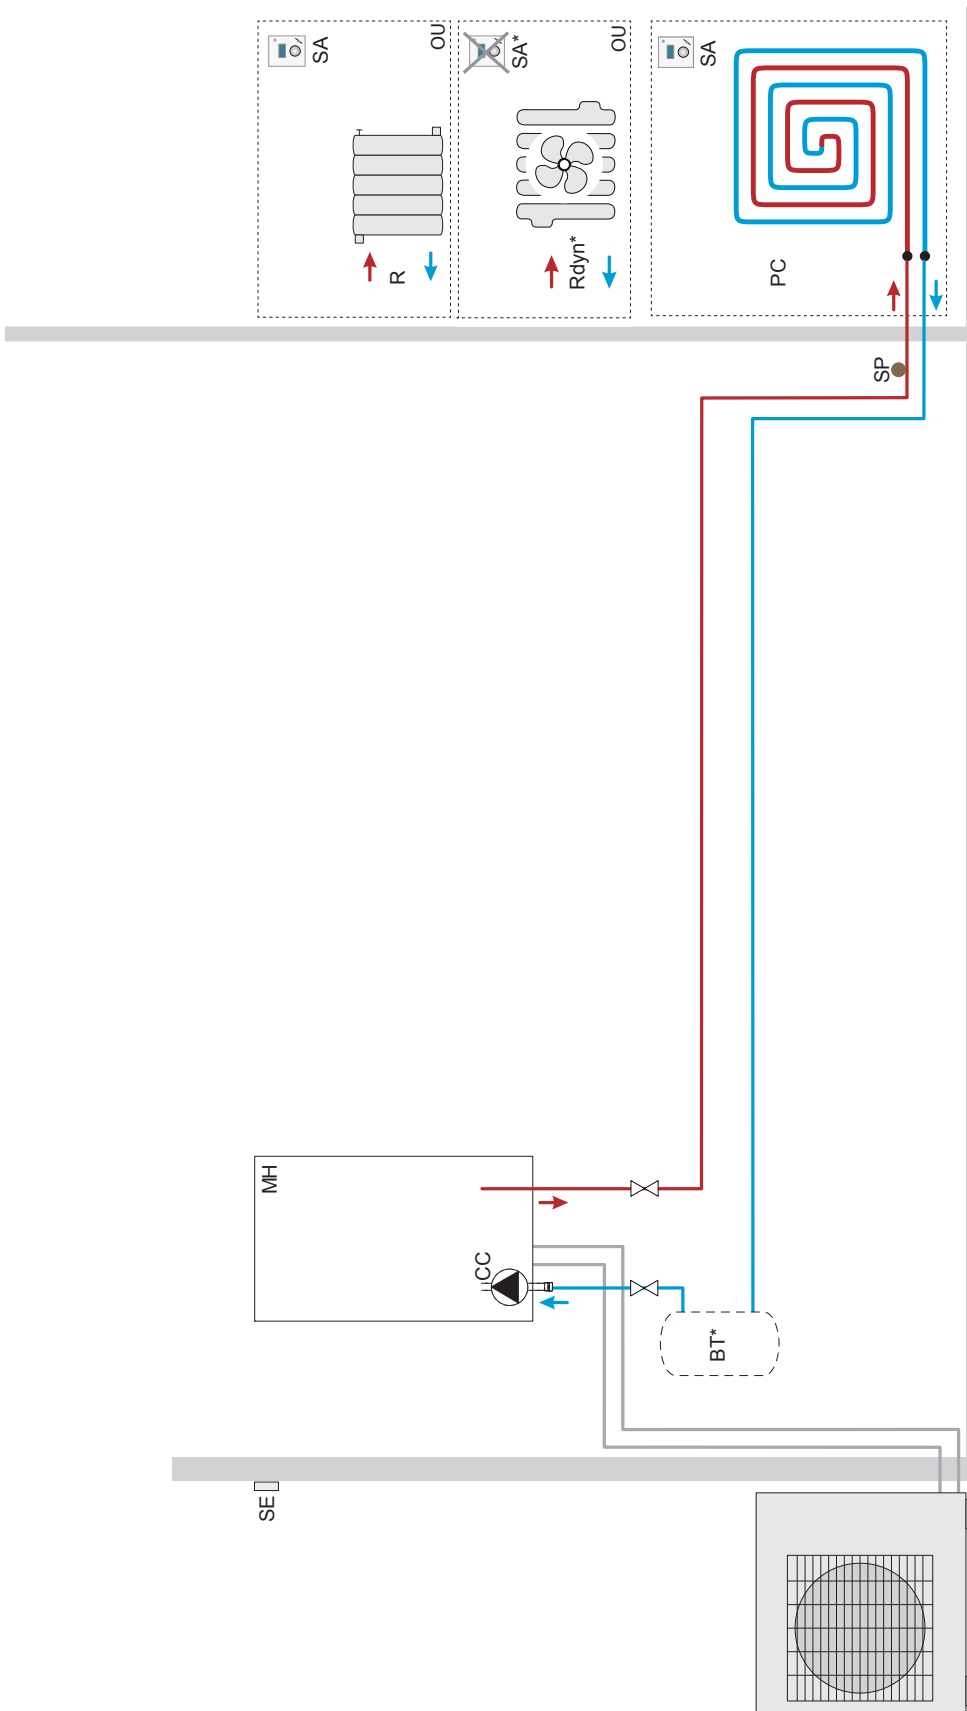

► Overall hydraulic layout

■ Configuration : one heating circuit

Key:

- **BT*** - Buffer tank (depending on water volume: see *Manual*)
- **CC** - Heating circulation pump
- **EB** - Electrical backup
- **MH** - Hydraulic unit
- **PC** - Underfloor heating system
- **R** - Radiator
- **Rdyn*** - Dynamic radiator
- **SA*** - Room sensor (option/ except with Rdyn)
- **SE** - Outside sensor
- **SP** - Heated floor thermal safety fuse