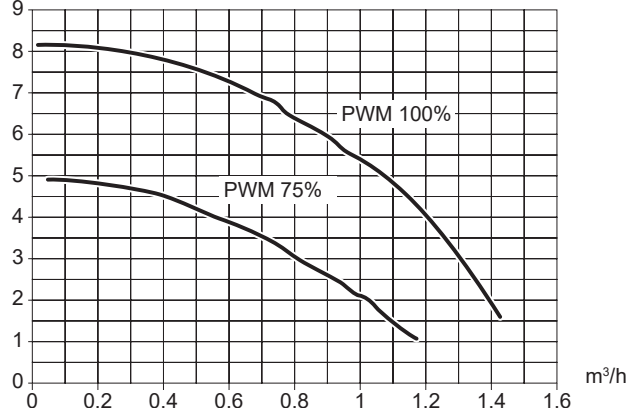

# Hydraulic circuit

► Availables flow and pressure

Size 5/6/8

mCE (1 mbar = 10 mmCE = 100 Pa)

Size 10

mCE (1 mbar = 10 mmCE = 100 Pa)