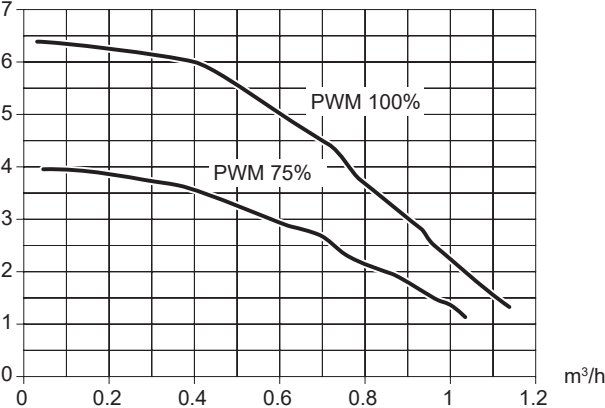

Hydraulic circuit

► Availables flow and pressure

Size 5/6/8

mCE (1 mbar = 10 mmCE = 100 Pa)