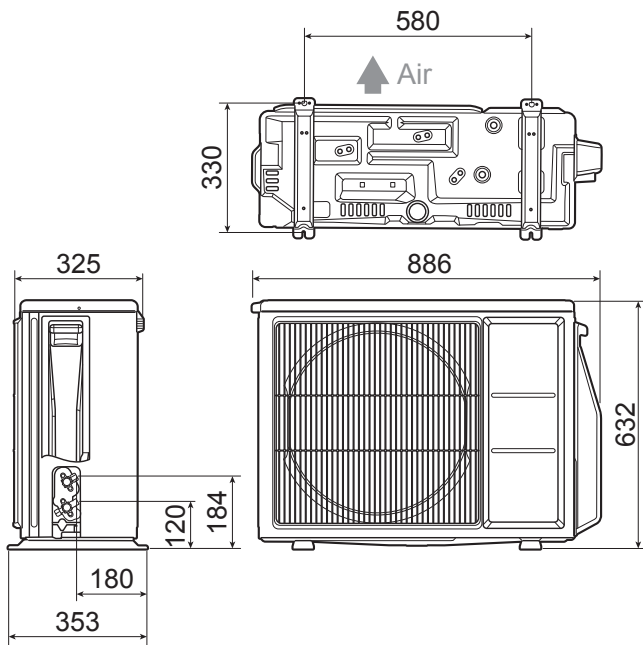

► Drawing of the heat pump

▼ Dimensional drawing

Outdoors units

Size 5/6