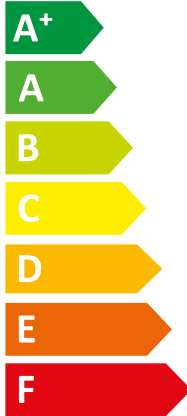

ENERGY

VWL 125/6 A 230V S2 + VIH QW

Vaillant

190/6 E GB

A++

A

Two icons showing sound power levels. The top icon shows a house with a speaker and the text "30 dB". The bottom icon shows a house with a speaker and the text "51 dB".

A legend with three colored squares and their corresponding power consumption values: a dark blue square for "11 kW", a medium blue square for "12 kW", and a light blue square for "11 kW".