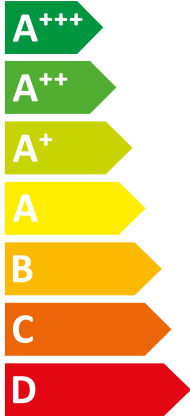

ENERGY

VWL 125/6 A 230V S2 + VIH QW

Vaillant

190/6 E GB

A++

A

Two icons showing sound power levels. The top icon shows a house with a speaker and the text "30 dB". The bottom icon shows a house with a speaker and the text "51 dB".

A legend with three colored squares and their corresponding power consumption values: a dark blue square for "11 kW", a medium blue square for "12 kW", and a light blue square for "11 kW".