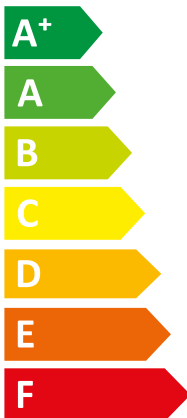

# ENERGY

VWL 125/6 A S2 + VIH QW 190/6 E

| Vaillant

|| GB

A++

A

Two icons showing sound power levels. The top icon shows a speaker inside a house with the text "30 dB". The bottom icon shows a speaker outside a house with the text "51 dB".

A legend with three colored squares and their corresponding power consumption values: a dark blue square for "11 kW", a medium blue square for "12 kW", and a light blue square for "11 kW".