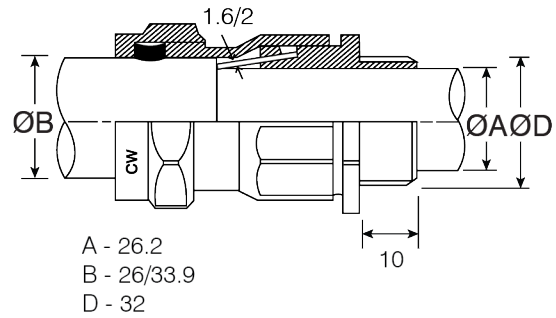

Product Code: QCW32

Luckinslive 399414365

Description: CW Armoured Industrial Brass Glands 32mm (PK2)

Dimensions

Maximum Inner Cable Diameter (mm)	26.2
Maximum Outer Cable Diameter (mm)	26/33.9
Armour Wire Diameter (mm)	1.6/2
Entry Thread (mm)	10
Gland Size (mm)	32

General Information

Ingress Protection	IP65
Operational Temperature (°C)	-20 to +80

Materials

Gland Body & Earth Tag:	Brass
Locknut:	Steel
Insert & Sleeve:	PVC (Polyvinyl Chloride)
Seal:	Natural Rubber

Standards