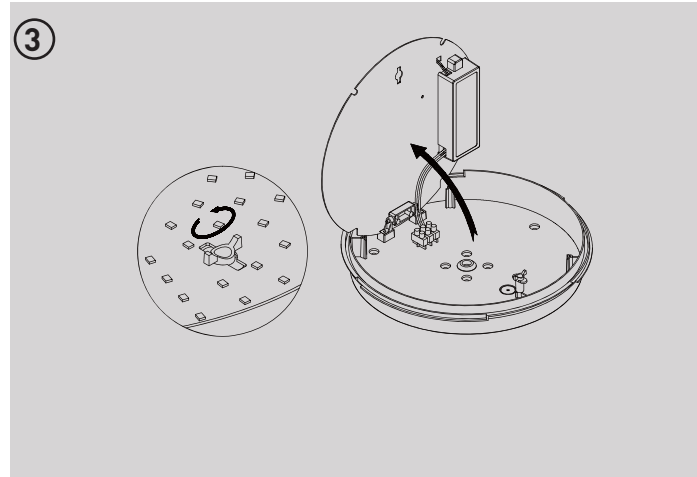

Front

Rear
210mm

LUCECO

Installation & Operating Instructions

LED SIERRA BULKHEAD

1 ACCESSORIES:

LUCECO