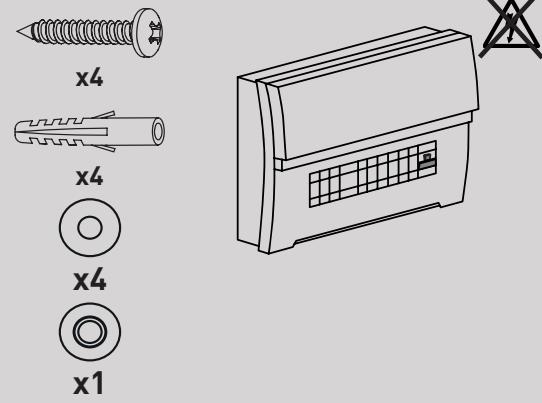

Front

Rear
210mm

LUCECO

Installation & Operating Instructions

LED SIERRA BULKHEAD

1 ACCESSORIES:

LUCECO