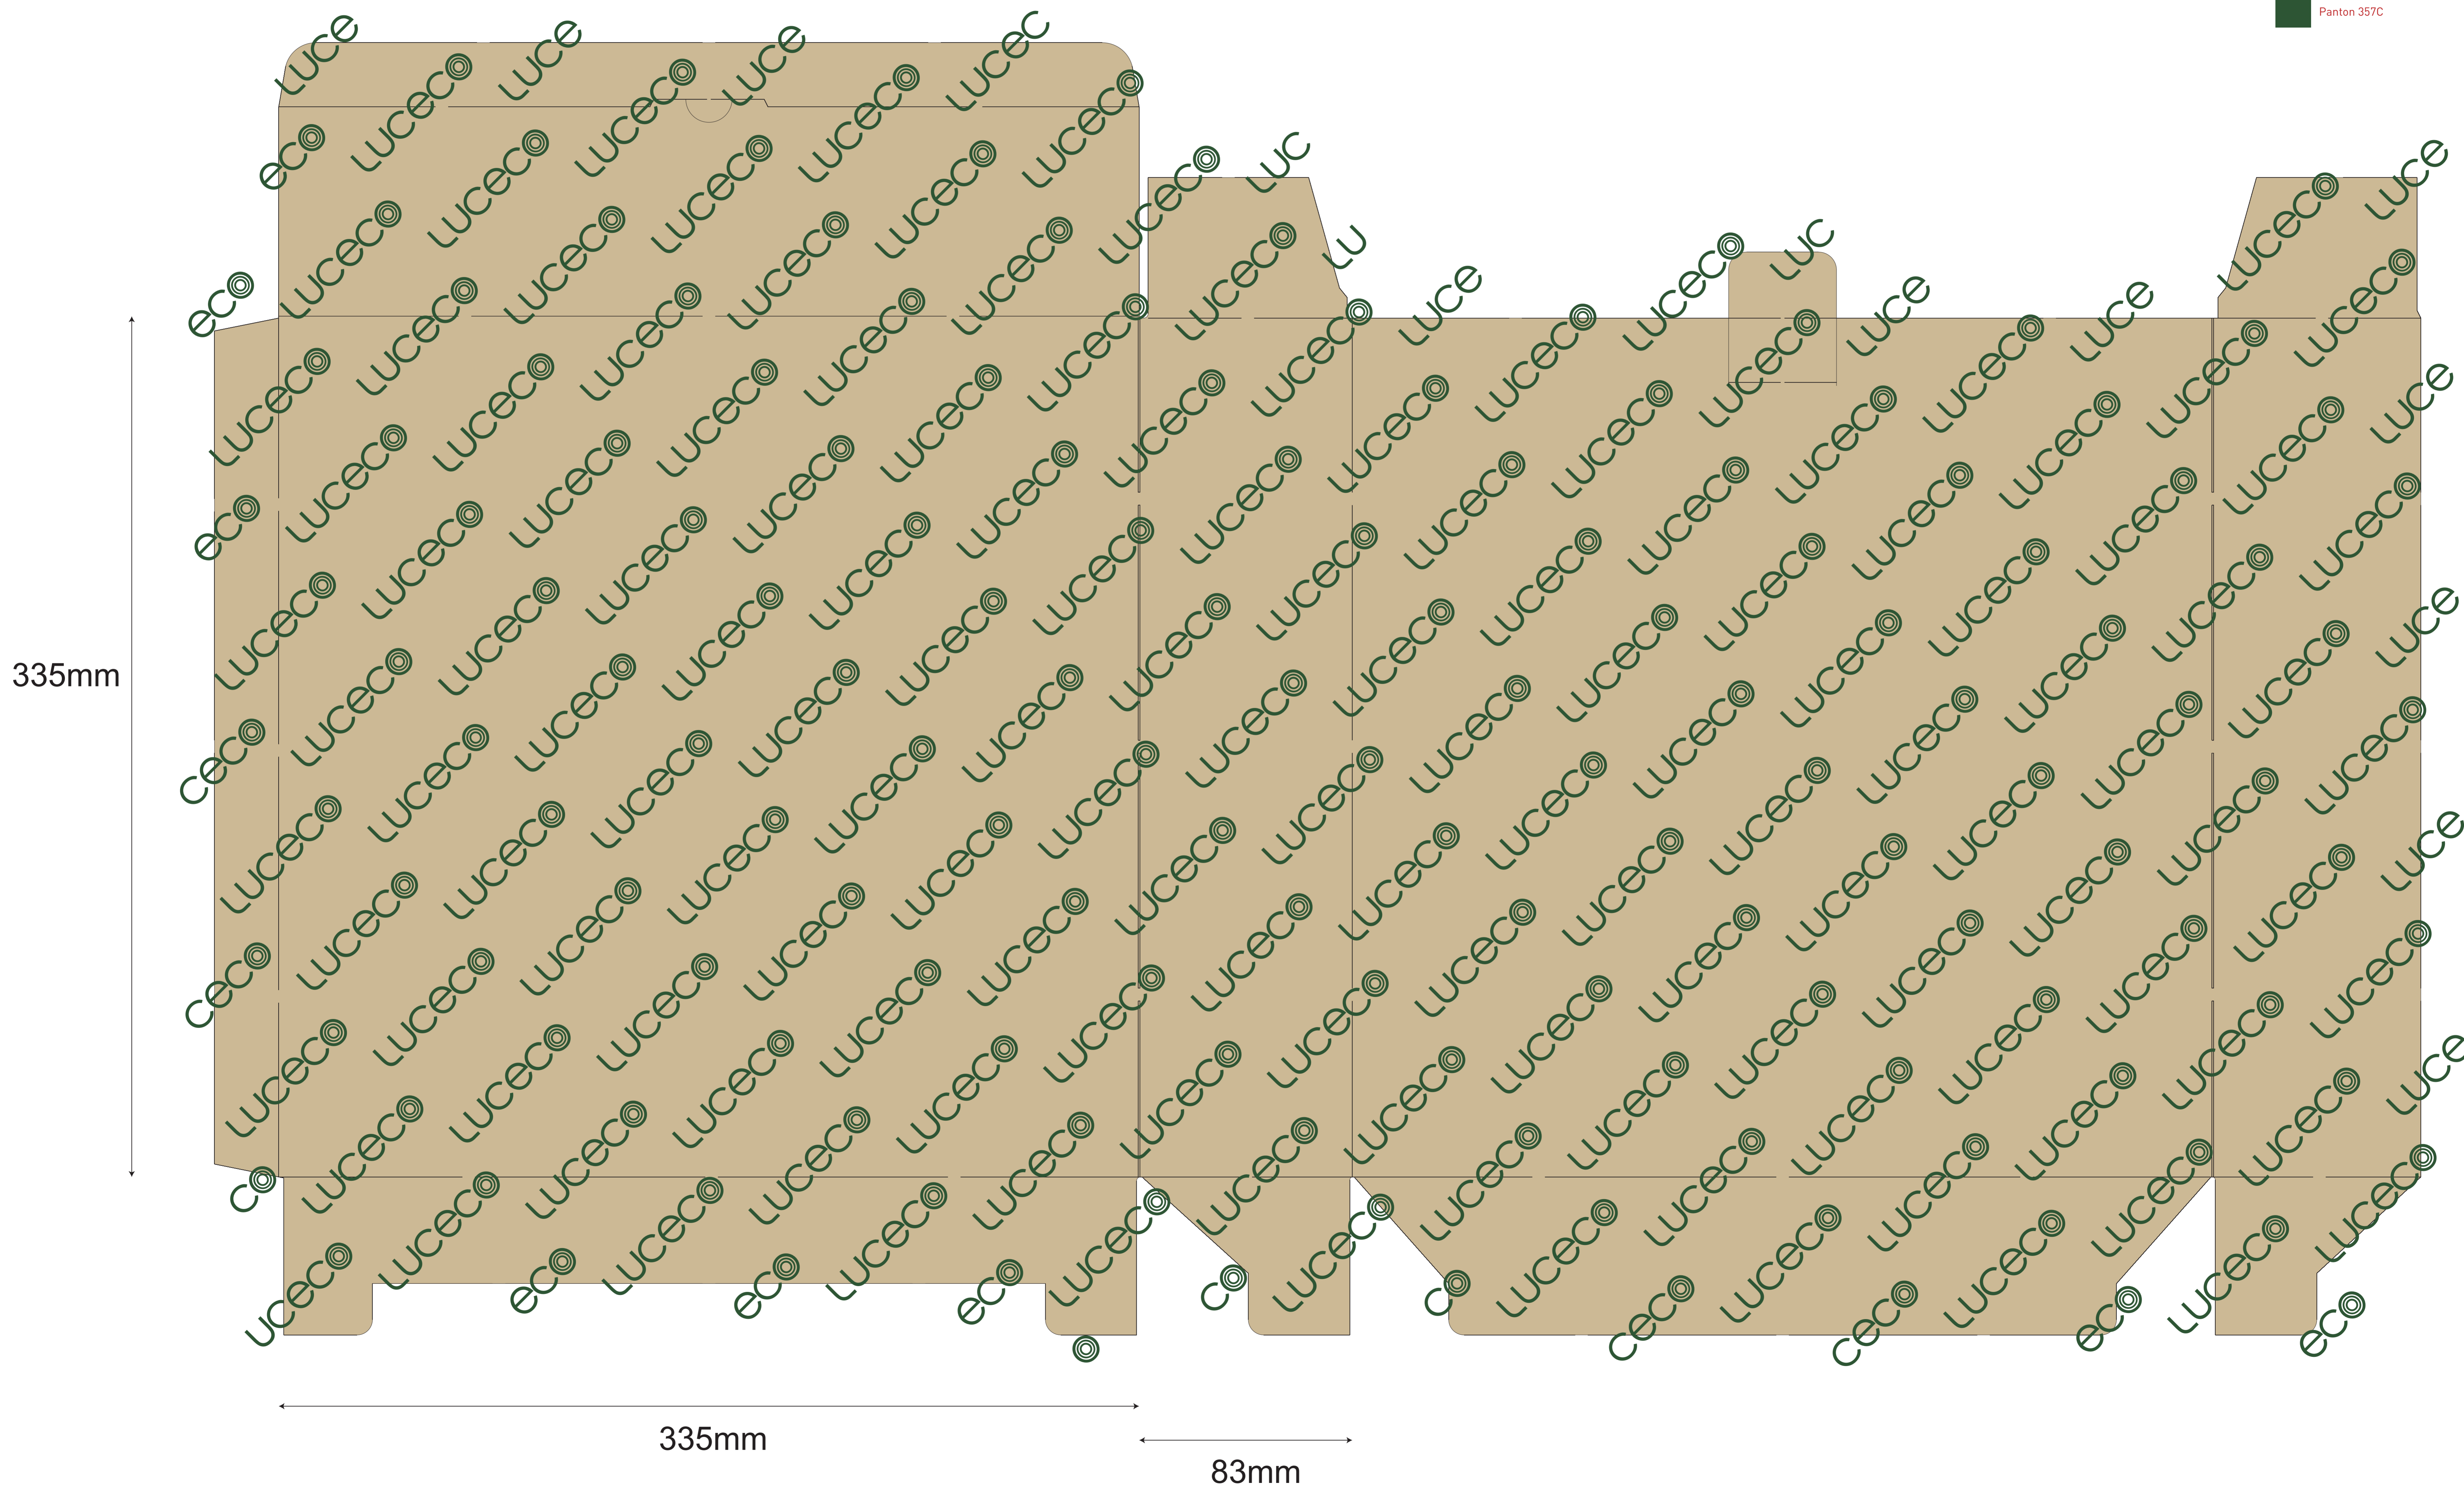

60mm
LUCEC® 10.52mm

Pantone 357C