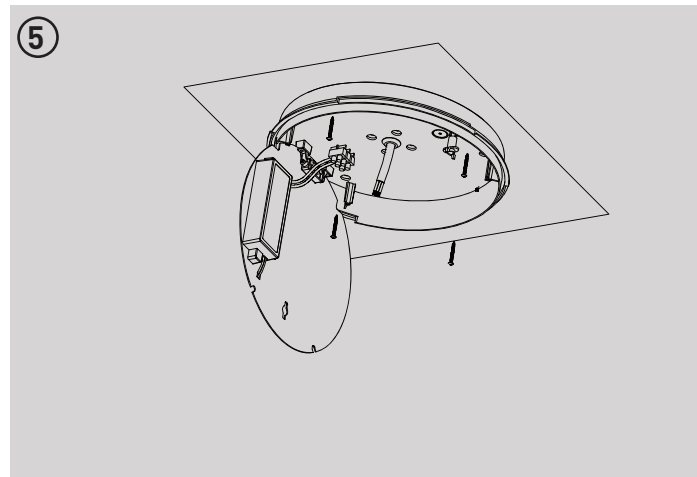

Front

Rear
210mm

LUCECO

Installation & Operating Instructions

LED SIERRA BULKHEAD

1 ACCESSORIES:

LUCECO