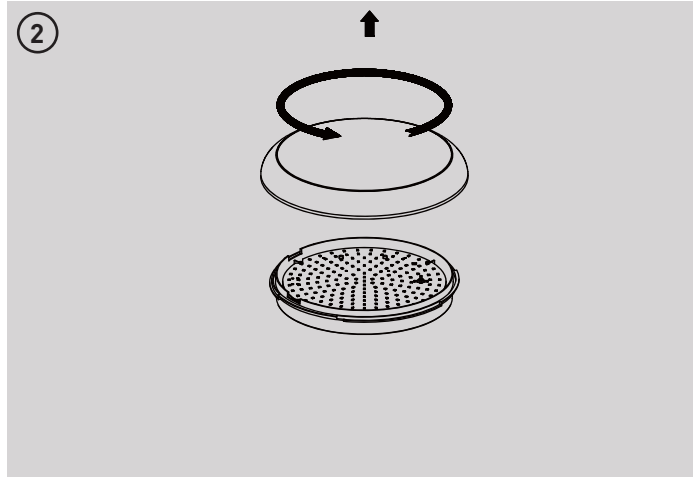

Front

Rear
210mm

LUCECO

Installation & Operating Instructions

LED SIERRA BULKHEAD

1 ACCESSORIES:

LUCECO