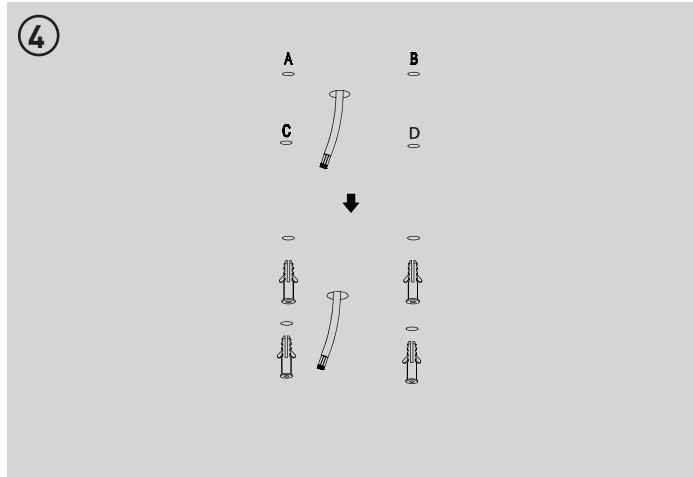

Front

Rear
210mm

LUCECO

Installation & Operating Instructions

LED SIERRA BULKHEAD

1 ACCESSORIES:

LUCECO