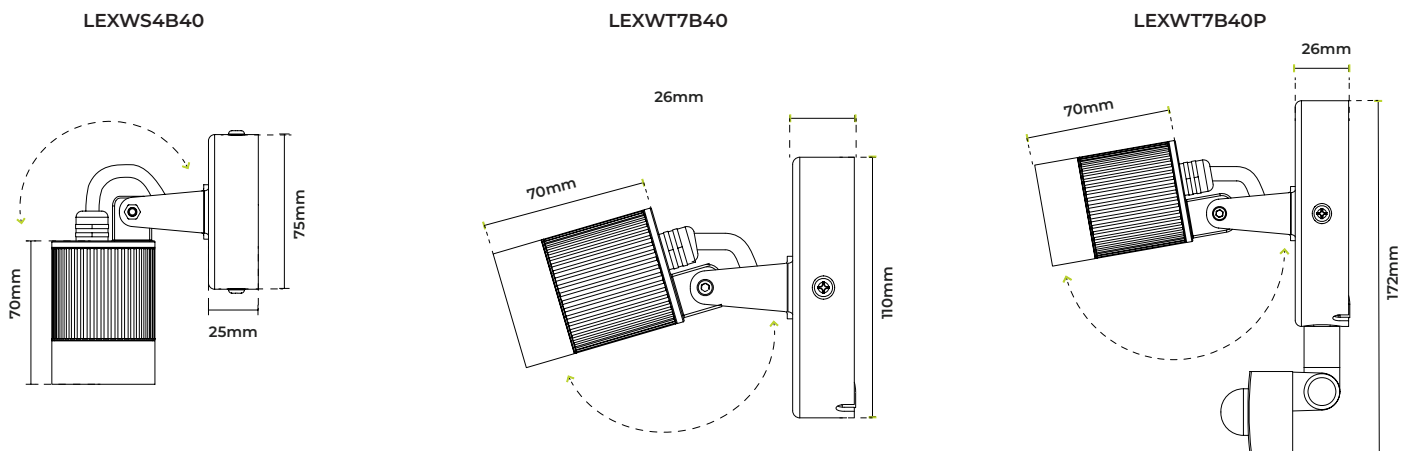

## EXTERIOR LED WALL LIGHT

### Product Features

- Exterior single and twin wall lights with adjustable LED heads
- Die-cast aluminium housing for increased durability
- Suitable for use and ambient, decorative or security lighting
- PIR option available for twin head version

CAT NO.	TYPE	LUMINAIRE LUMENS	WATTAGE
LEXWS4B40	Single Head	360	5W
LEXWT7B40	Twin Head	720	10W
LEXWT7B40P	Twin Head PIR	720	10W

### Product Drawing

CAT NO.	WEIGHT (kg)	EFFICACY (Lm/cW)	CRI	FREQUENCY (Hz)	IK RATING	TEMP RANGE (°C)	AMBIENT TEMP RATED LIFE (°C)	L/B RATED LIFE
LEXWS4B40	0.4	72	>80	50-60	IK04	0 to +25	25	L70/B50
LEXWT7B40	0.77	72	>80	50-60	IK04	0 to +25	25	L70/B50
LEXWT7B40P	0.8	72	>80	50-60	IK04	0 to +25	25	L70/B50